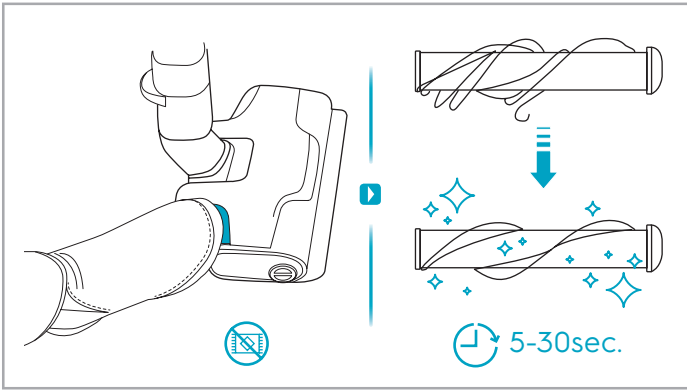

support.emea.aeg.com www.aeg.com

2.5h 100%

- 100%
- 75-100%
- 50-75%
- 25-50%
- 0%

ADC-42FMG-35 35042EPB
ADC-42FMG-35 35042EPG

✗ ✗

✓ ✓

→

ON
OFF