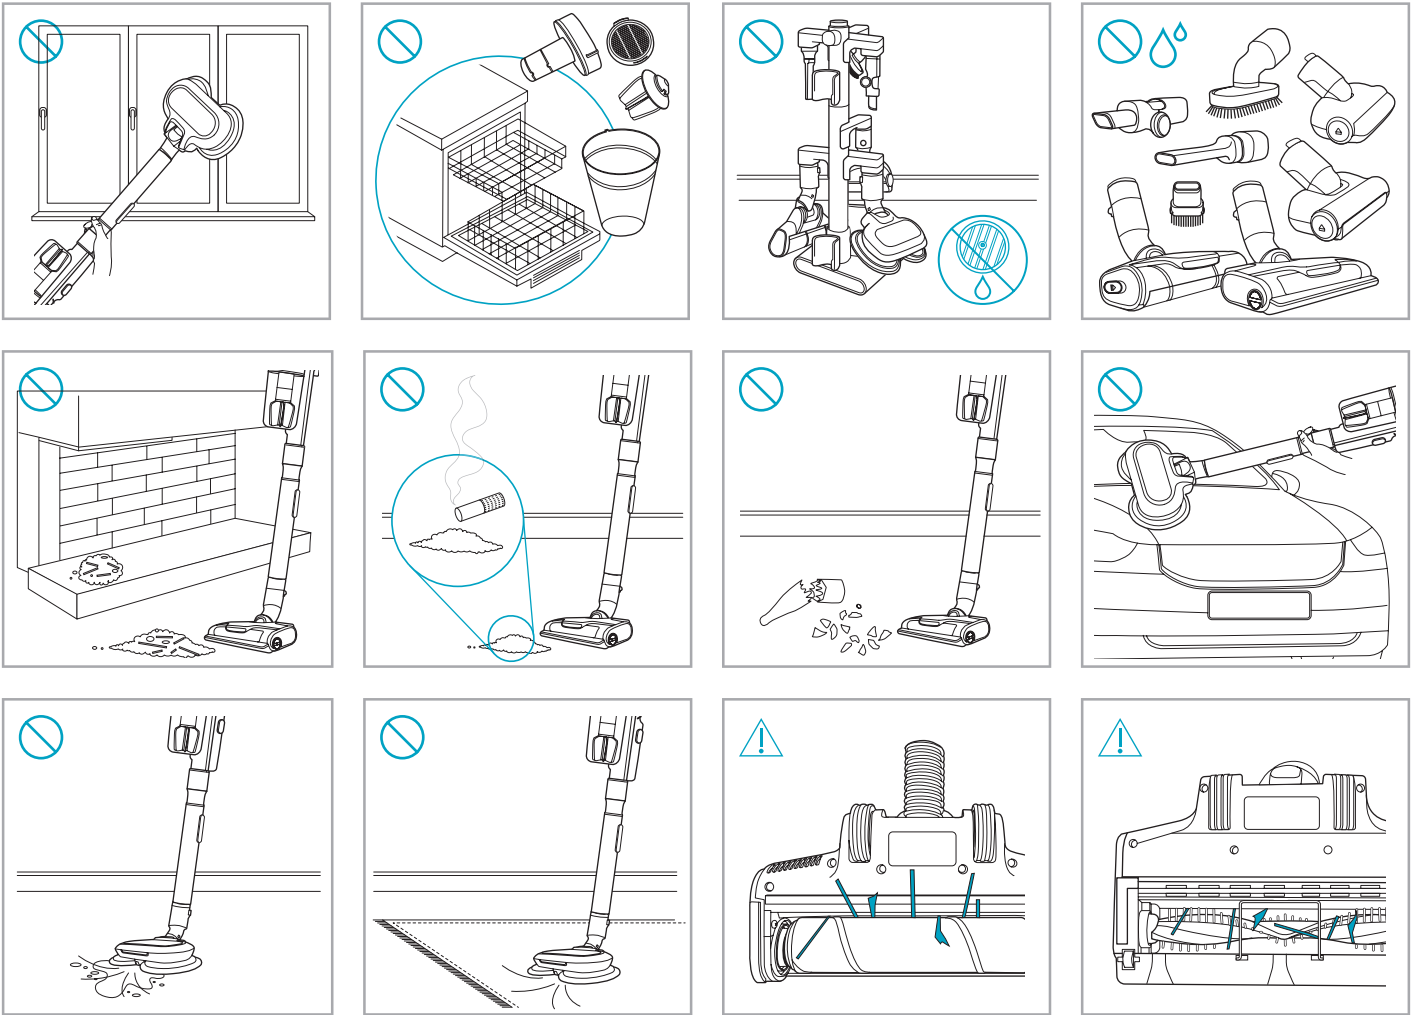

support.emea.aeg.com www.aeg.com

2.5h 100%

- 100%
- 75-100%
- 50-75%
- 25-50%
- 0%

ADC-42FMG-35 35042EPB
ADC-42FMG-35 35042EPG

✗ ✗

✓ ✓

→

ON
OFF