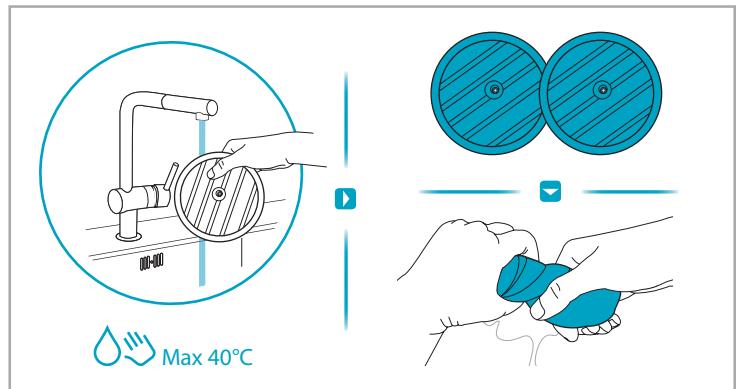

support.emea.aeg.com www.aeg.com

2.5h 100%

- 100%
- 75-100%
- 50-75%
- 25-50%
- 0%

ADC-42FMG-35 35042EPB
ADC-42FMG-35 35042EPG

✗ ✗

✓ ✓

→

ON
OFF