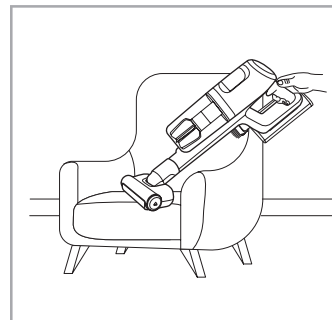

support.emea.aeg.com www.aeg.com

2.5h 100%

- 100%
- 75-100%
- 50-75%
- 25-50%
- 0%

ADC-42FMG-35 35042EPB
ADC-42FMG-35 35042EPG

✗ ✗

✓ ✓

→

ON
OFF