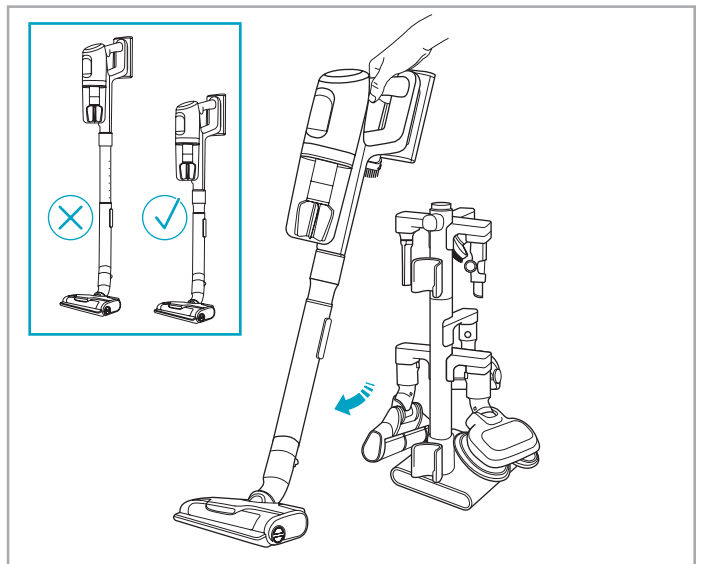

support.emea.aeg.com www.aeg.com

2.5h 100%

- 100%
- 75-100%
- 50-75%
- 25-50%
- 0%

ADC-42FMG-35 35042EPB
ADC-42FMG-35 35042EPG

✗ ✗

✓ ✓

→

ON
OFF