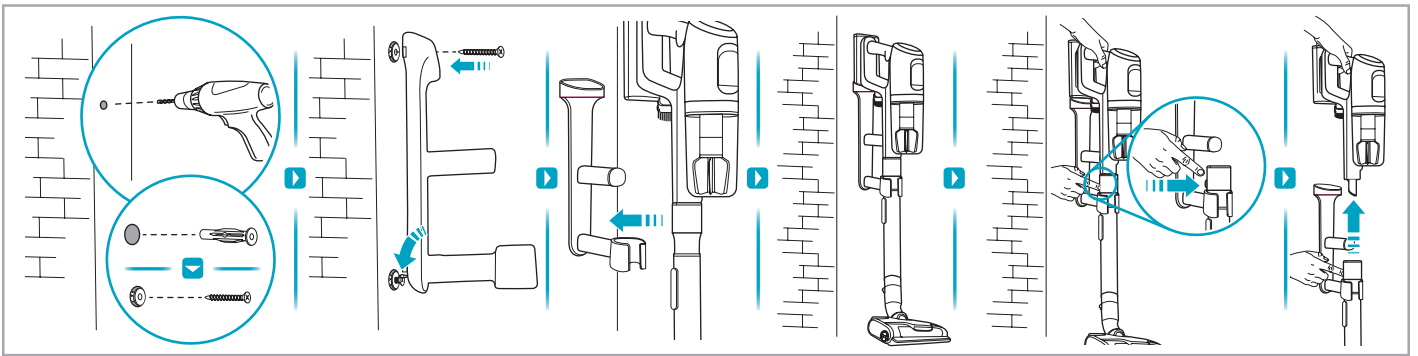

support.emea.aeg.com www.aeg.com

2.5h 100%

- 100%
- 75-100%
- 50-75%
- 25-50%
- 0%

ADC-42FMG-35 35042EPB
ADC-42FMG-35 35042EPG

✗ ✗

✓ ✓

→

ON
OFF