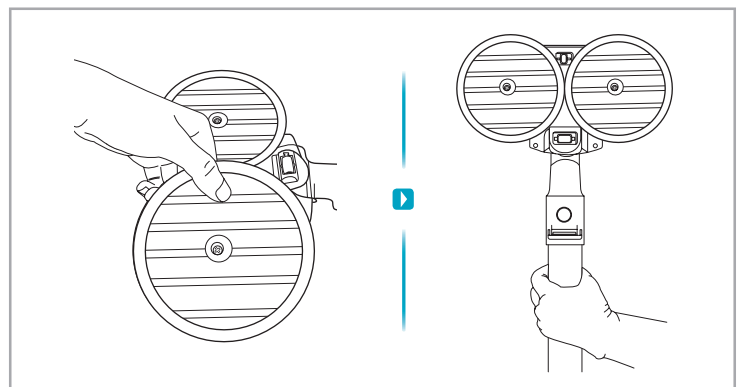

support.emea.aeg.com www.aeg.com

2.5h 100%

- 100%
- 75-100%
- 50-75%
- 25-50%
- 0%

ADC-42FMG-35 35042EPB
ADC-42FMG-35 35042EPG

✗ ✗

✓ ✓

→

ON
OFF