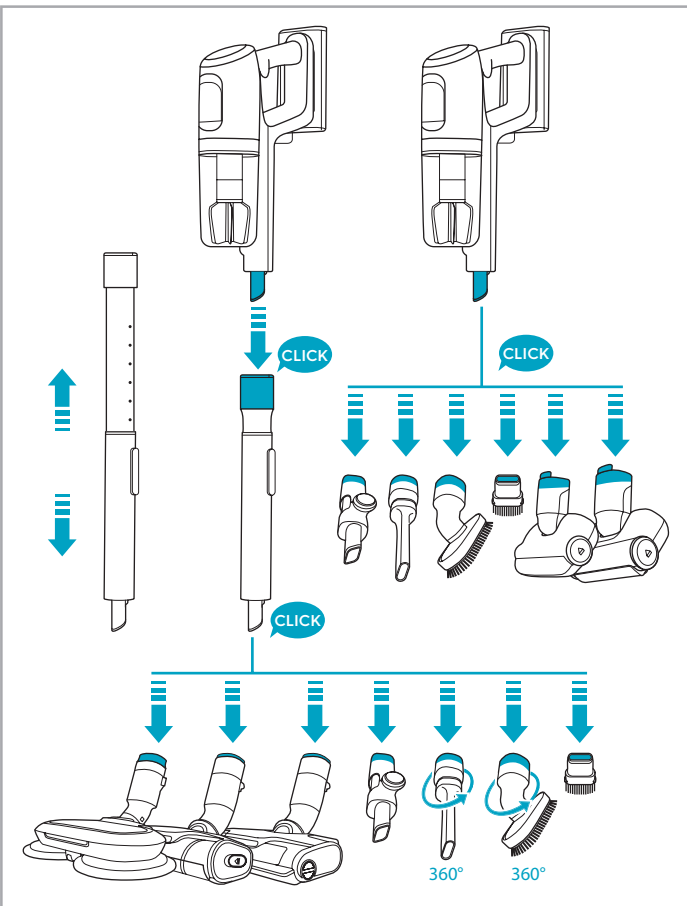

support.emea.aeg.com www.aeg.com

2.5h 100%

- 100%
- 75-100%
- 50-75%
- 25-50%
- 0%

ADC-42FMG-35 35042EPB
ADC-42FMG-35 35042EPG

✗ ✗

✓ ✓

→

ON
OFF