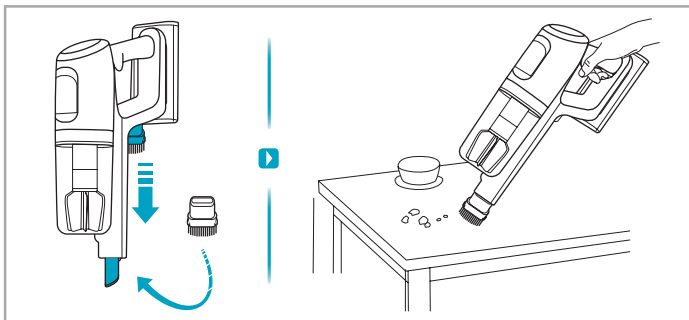

support.emea.aeg.com www.aeg.com

2.5h 100%

- 100%
- 75-100%
- 50-75%
- 25-50%
- 0%

ADC-42FMG-35 35042EPB
ADC-42FMG-35 35042EPG

✗ ✗

✓ ✓

→

ON
OFF