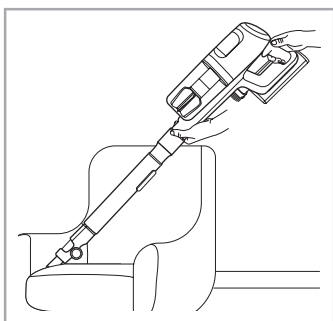

support.emea.aeg.com www.aeg.com

2.5h 100%

- 100%
- 75-100%
- 50-75%
- 25-50%
- 0%

ADC-42FMG-35 35042EPB
ADC-42FMG-35 35042EPG

✗ ✗

✓ ✓

→

ON
OFF