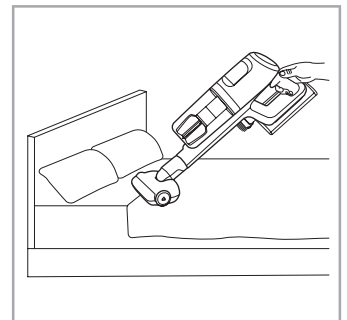

support.emea.aeg.com www.aeg.com

2.5h 100%

- 100%
- 75-100%
- 50-75%
- 25-50%
- 0%

ADC-42FMG-35 35042EPB
ADC-42FMG-35 35042EPG

✗ ✗

✓ ✓

→

ON
OFF