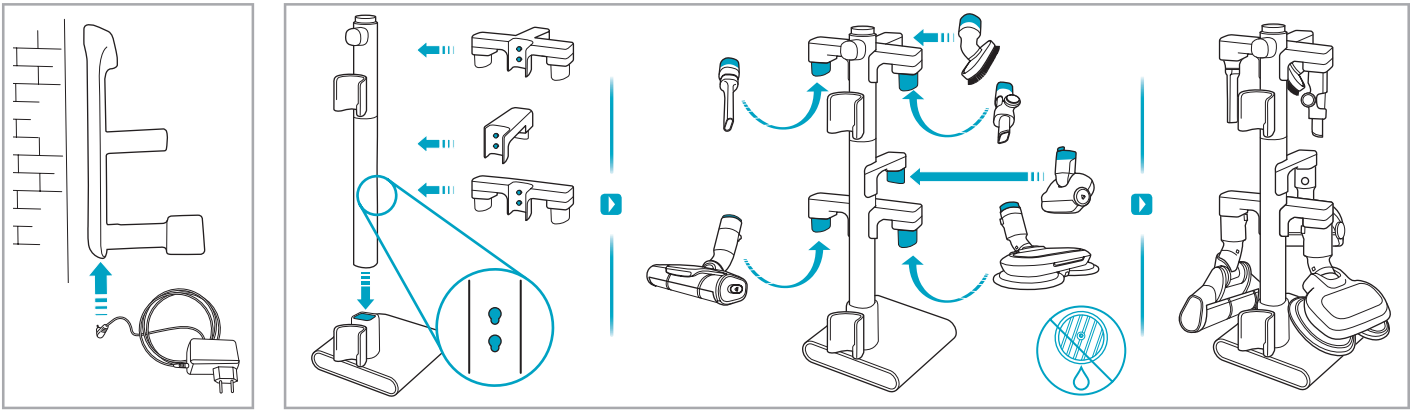

support.emea.aeg.com www.aeg.com

2.5h 100%

- 100%
- 75-100%
- 50-75%
- 25-50%
- 0%

ADC-42FMG-35 35042EPB
ADC-42FMG-35 35042EPG

✗ ✗

✓ ✓

→

ON
OFF