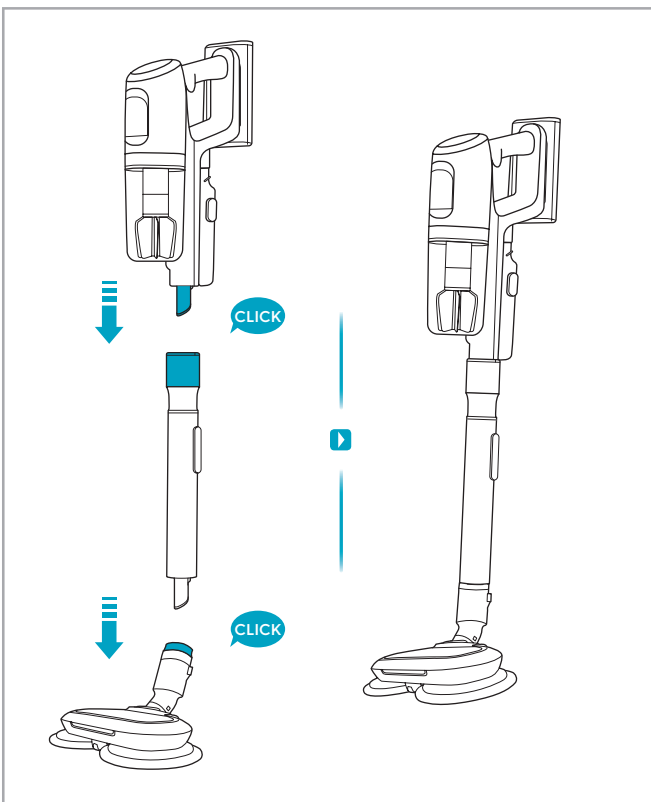

support.emea.aeg.com www.aeg.com

2.5h 100%

- 100%
- 75-100%
- 50-75%
- 25-50%
- 0%

ADC-42FMG-35 35042EPB
ADC-42FMG-35 35042EPG

✗ ✗

✓ ✓

→

ON
OFF