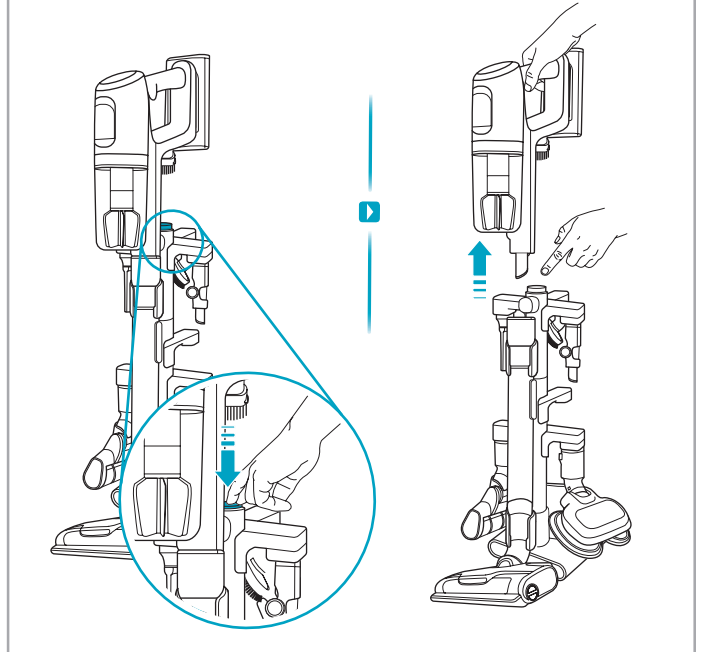

support.emea.aeg.com www.aeg.com

2.5h 100%

- 100%
- 75-100%
- 50-75%
- 25-50%
- 0%

ADC-42FMG-35 35042EPB
ADC-42FMG-35 35042EPG

✗ ✗

✓ ✓

→

ON
OFF