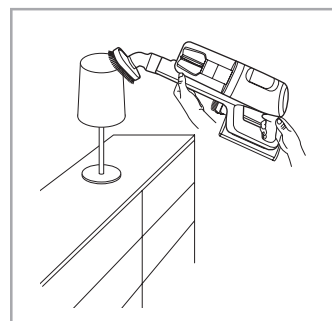

support.emea.aeg.com www.aeg.com

2.5h 100%

- 100%
- 75-100%
- 50-75%
- 25-50%
- 0%

ADC-42FMG-35 35042EPB
ADC-42FMG-35 35042EPG

✗ ✗

✓ ✓

→

ON
OFF