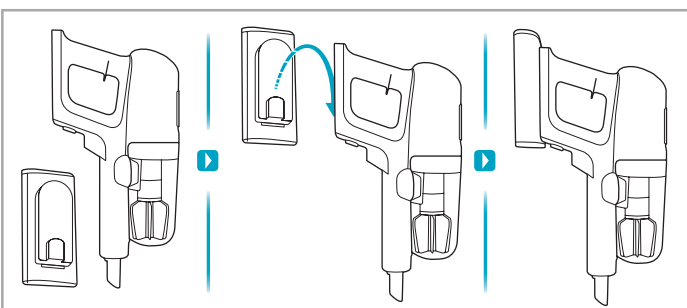

support.emea.aeg.com www.aeg.com

2.5h 100%

- 100%
- 75-100%
- 50-75%
- 25-50%
- 0%

ADC-42FMG-35 35042EPB
ADC-42FMG-35 35042EPG

✗ ✗

✓ ✓

→

ON
OFF