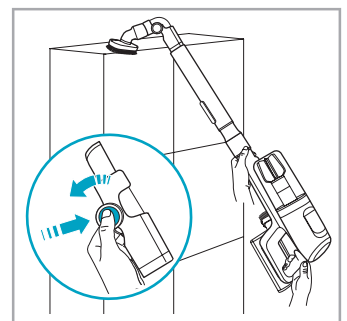

support.emea.aeg.com www.aeg.com

2.5h 100%

- 100%
- 75-100%
- 50-75%
- 25-50%
- 0%

ADC-42FMG-35 35042EPB
ADC-42FMG-35 35042EPG

✗ ✗

✓ ✓

→

ON
OFF