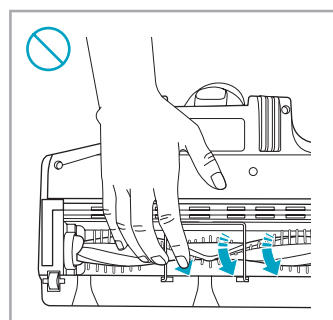

support.emea.aeg.com www.aeg.com

2.5h 100%

- 100%
- 75-100%
- 50-75%
- 25-50%
- 0%

ADC-42FMG-35 35042EPB
ADC-42FMG-35 35042EPG

✗ ✗

✓ ✓

→

ON
OFF