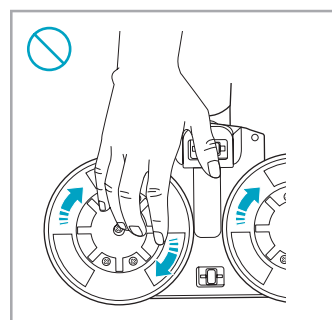

support.emea.aeg.com www.aeg.com

2.5h 100%

- 100%
- 75-100%
- 50-75%
- 25-50%
- 0%

ADC-42FMG-35 35042EPB
ADC-42FMG-35 35042EPG

✗ ✗

✓ ✓

→

ON
OFF