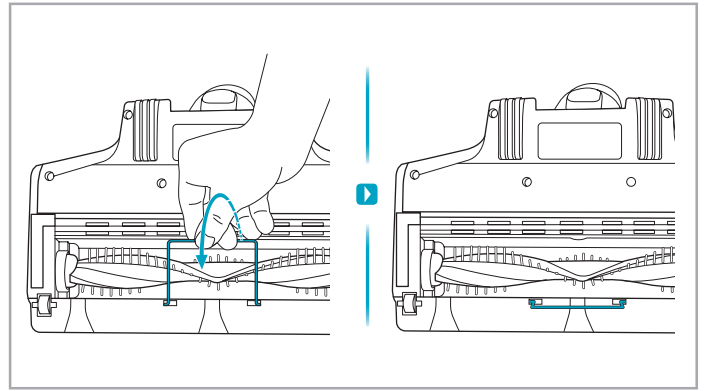

support.emea.aeg.com www.aeg.com

2.5h 100%

- 100%
- 75-100%
- 50-75%
- 25-50%
- 0%

ADC-42FMG-35 35042EPB
ADC-42FMG-35 35042EPG

✗ ✗

✓ ✓

→

ON
OFF