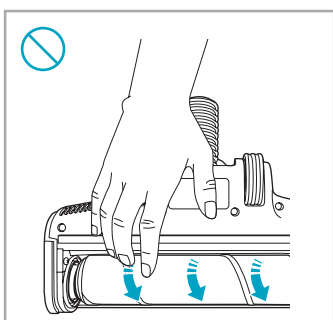

support.emea.aeg.com www.aeg.com

2.5h 100%

- 100%
- 75-100%
- 50-75%
- 25-50%
- 0%

ADC-42FMG-35 35042EPB
ADC-42FMG-35 35042EPG

✗ ✗

✓ ✓

→

ON
OFF