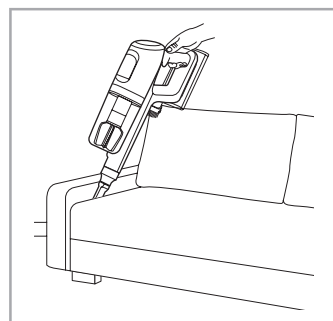

support.emea.aeg.com www.aeg.com

2.5h 100%

- 100%
- 75-100%
- 50-75%
- 25-50%
- 0%

ADC-42FMG-35 35042EPB
ADC-42FMG-35 35042EPG

✗ ✗

✓ ✓

→

ON
OFF