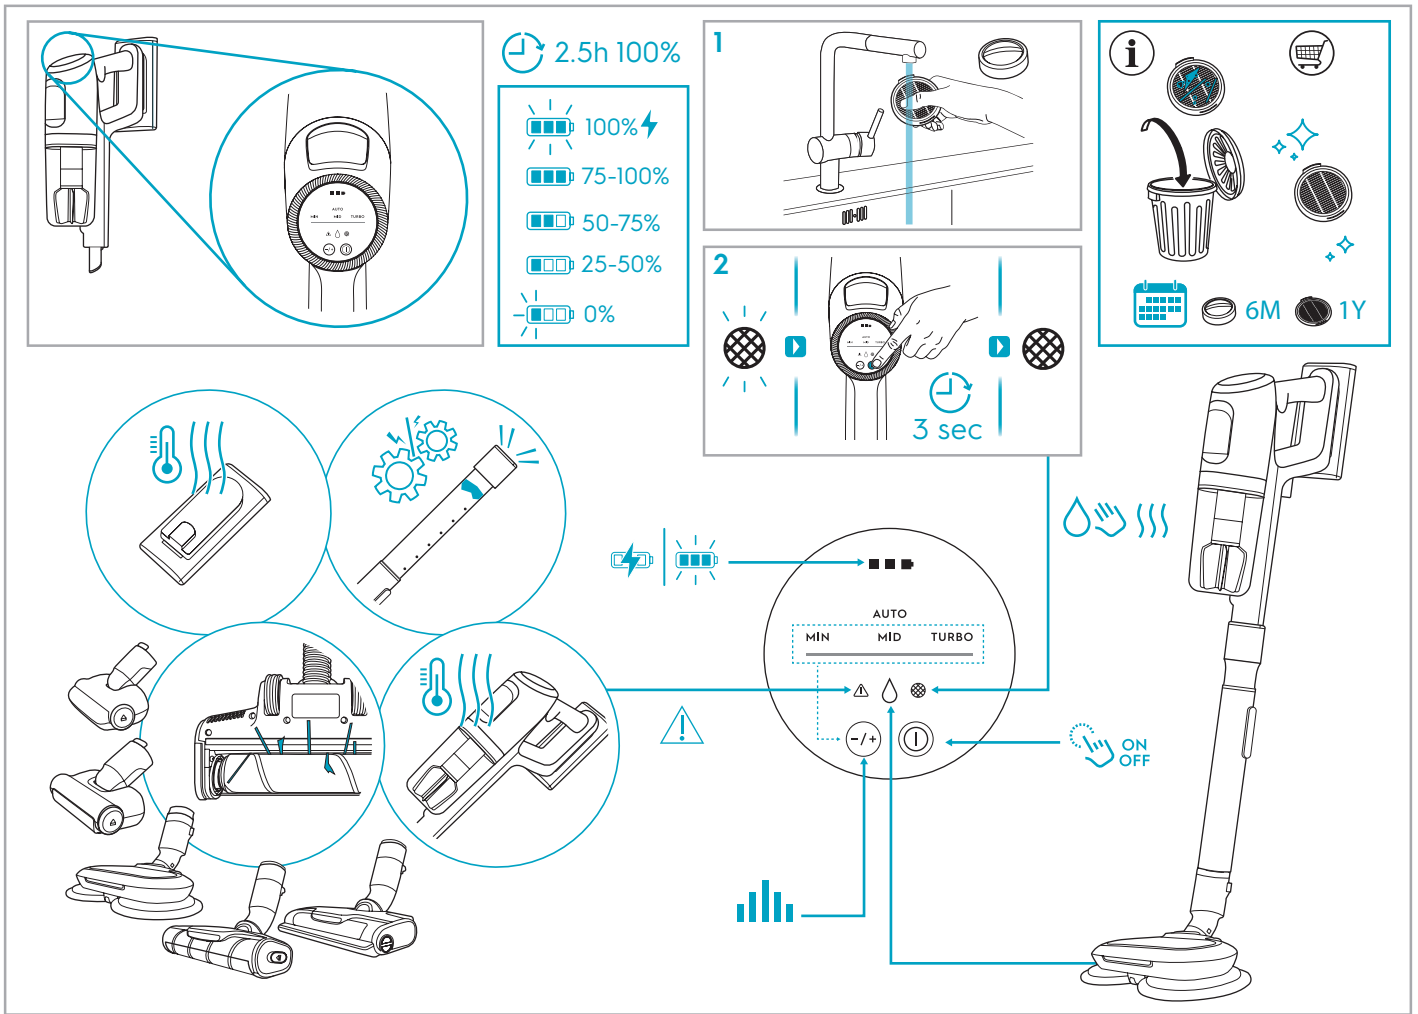

support.emea.aeg.com www.aeg.com

2.5h 100%

- 100%
- 75-100%
- 50-75%
- 25-50%
- 0%

ADC-42FMG-35 35042EPB
ADC-42FMG-35 35042EPG

✗ ✗

✓ ✓

→

ON
OFF