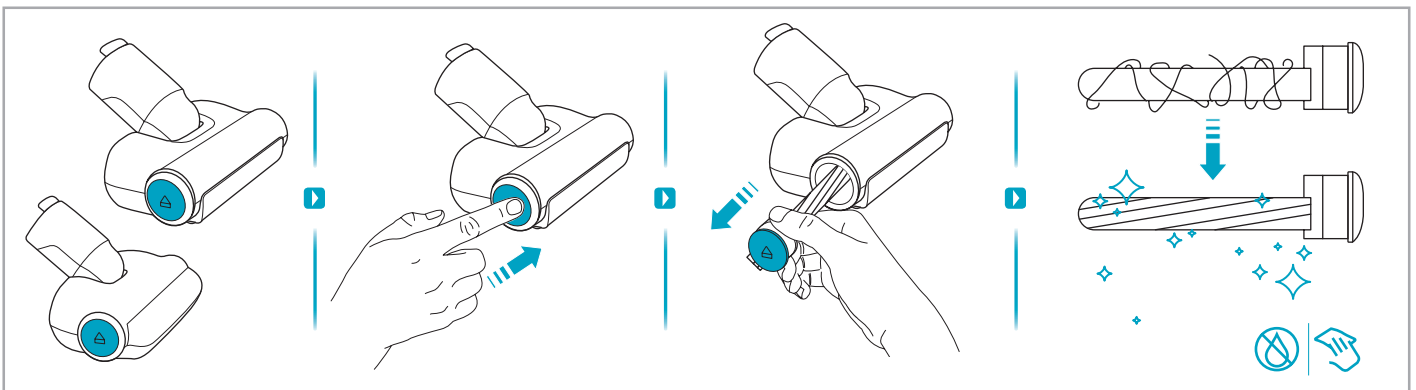

support.emea.aeg.com www.aeg.com

2.5h 100%

- 100%
- 75-100%
- 50-75%
- 25-50%
- 0%

ADC-42FMG-35 35042EPB
ADC-42FMG-35 35042EPG

✗ ✗

✓ ✓

→

ON
OFF