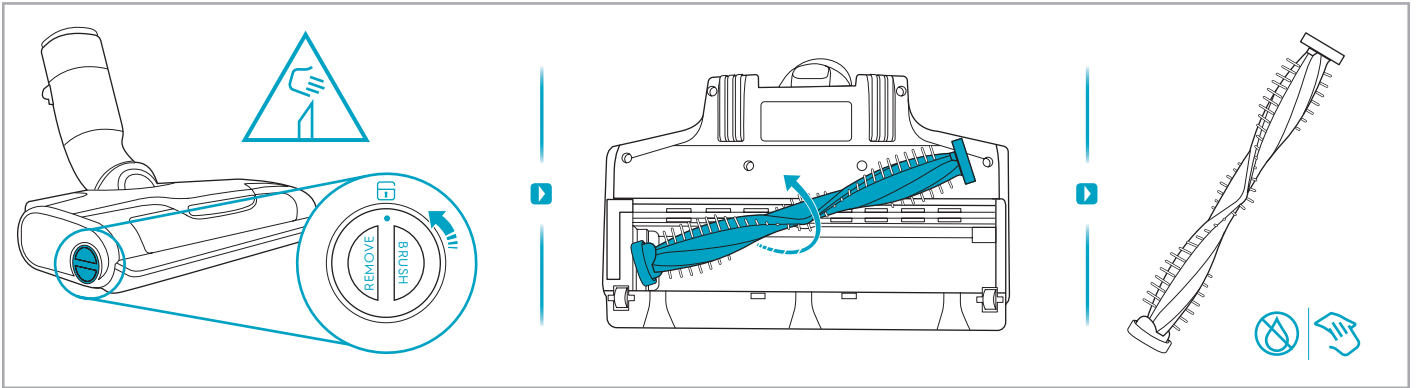

support.emea.aeg.com www.aeg.com

2.5h 100%

- 100%
- 75-100%
- 50-75%
- 25-50%
- 0%

ADC-42FMG-35 35042EPB
ADC-42FMG-35 35042EPG

✗ ✗

✓ ✓

→

ON
OFF