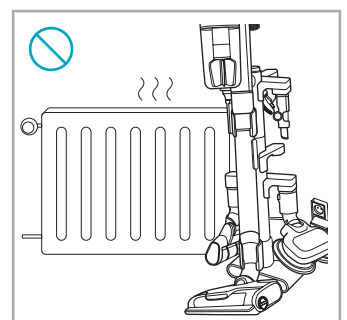

support.emea.aeg.com www.aeg.com

2.5h 100%

- 100%
- 75-100%
- 50-75%
- 25-50%
- 0%

ADC-42FMG-35 35042EPB
ADC-42FMG-35 35042EPG

✗ ✗

✓ ✓

→

ON
OFF