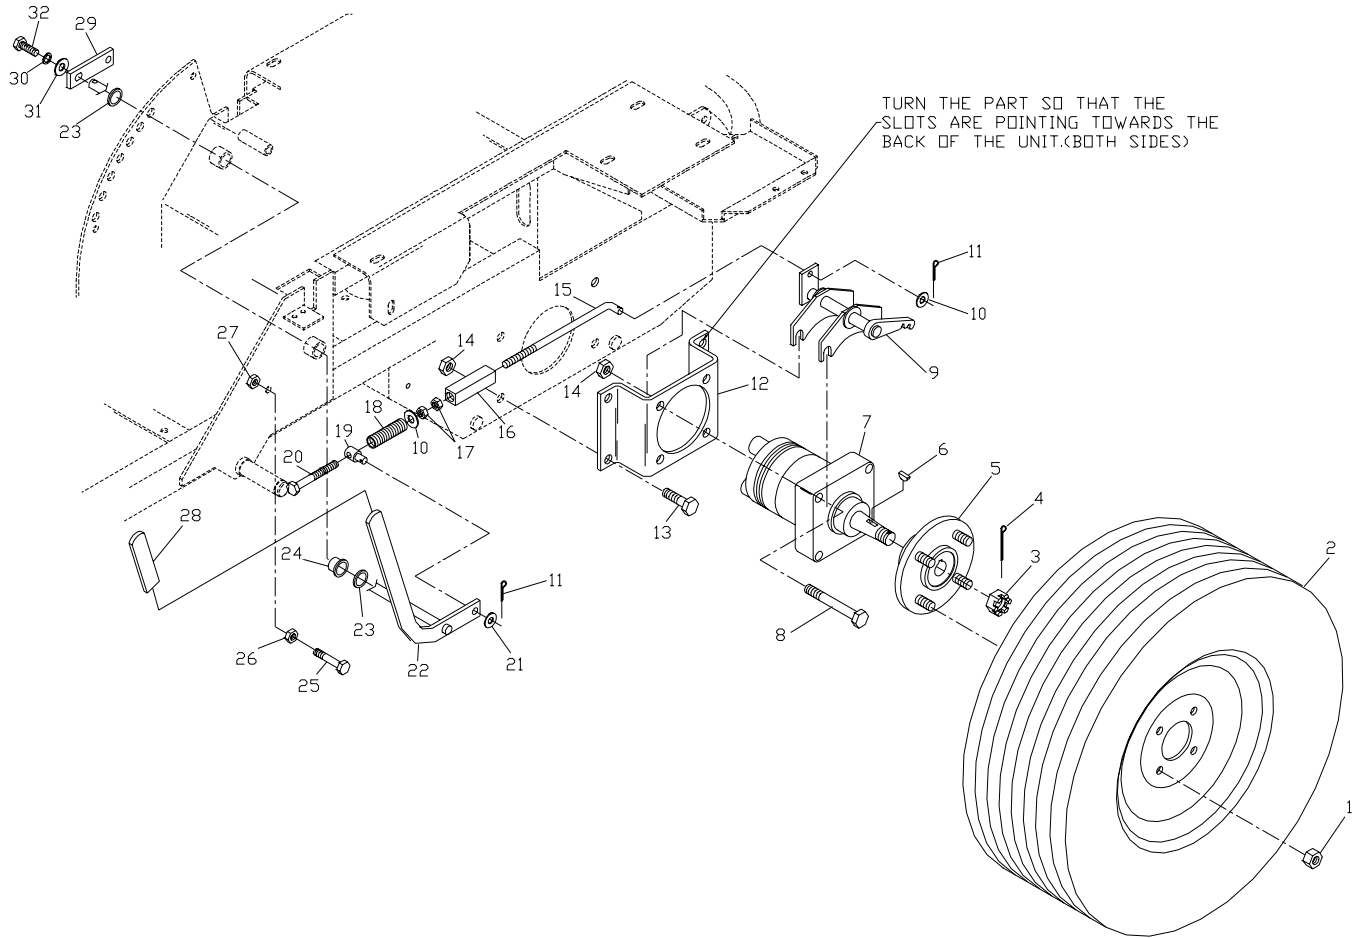

PARK BRAKE ASSEMBLY

PARK BRAKE ASSEMBLY

ITEM	PART NO.	QTY.	DESCRIPTION
1.	539101173	8	LUG NUT 1/2F
2.	539105164	2	REAR TIRE ASM.(COMPLETE)
	539105165	1	TIRE
	539105166	1	RIM
	539912234	1	VALVE STEM
3.	539101468	2	HEX SLOTTED NUT
4.	539990297	2	COTTER PIN
5.	539103244	2	HUB, W/SPROCKET
6.	539101465	2	KEY, #808 WOODRUFF
7.	539102705	2	WHEEL MOTOR
8.	539101332	8	HCS 1/2C X 2 3/4
9.	539103266	1	BRAKE WELDMENT LEFT
	539103265	1	BRAKE WELDMENT RIGHT(NOT SHOWN)
10.	539990692	2	WASHER 5/16 FLAT
11.	539990365	4	1/8 X 3/4 COTTER PIN
12.	539103255	2	MOTOR STANDOFF
13.	539990622	8	HCS 1/2C X 1 1/4 SERRATED HEAD
14.	539101331	16	NUT 1/2C NYLOC
15.	539103273	2	BRAKE LINKAGE
16.	539101983	2	TURNBUCKLE
17.	539990196	4	5/16C HEX NUT
18.	539102796	2	SPRING
19.	539103272	2	BRAKE SWIVEL
20.	539103304	2	HCS 5/16C, SPECIAL
21.	539990122	2	3/8 SAE WASHER
22.	539103574	1	PIVOT SHAFT
23.	539102843	4	SPRING WASHER
24.	539102519	2	BUSHING
25.	539990730	1	HCS 3/8C X 1 3/4
26.	539990613	1	3/8C WHIZ NUT
27.	539990546	1	NUT 3/8C CENTERLOCK
28.	539976526	1	GRIP
29.	539103576	1	ARM, PARK BRAKE
30.	539990052	1	1/4" LOCKWASHER
31.	539990598	1	WASHER 1/4" FLAT
32.	539990072	1	HCS 1/4C X 5/8"