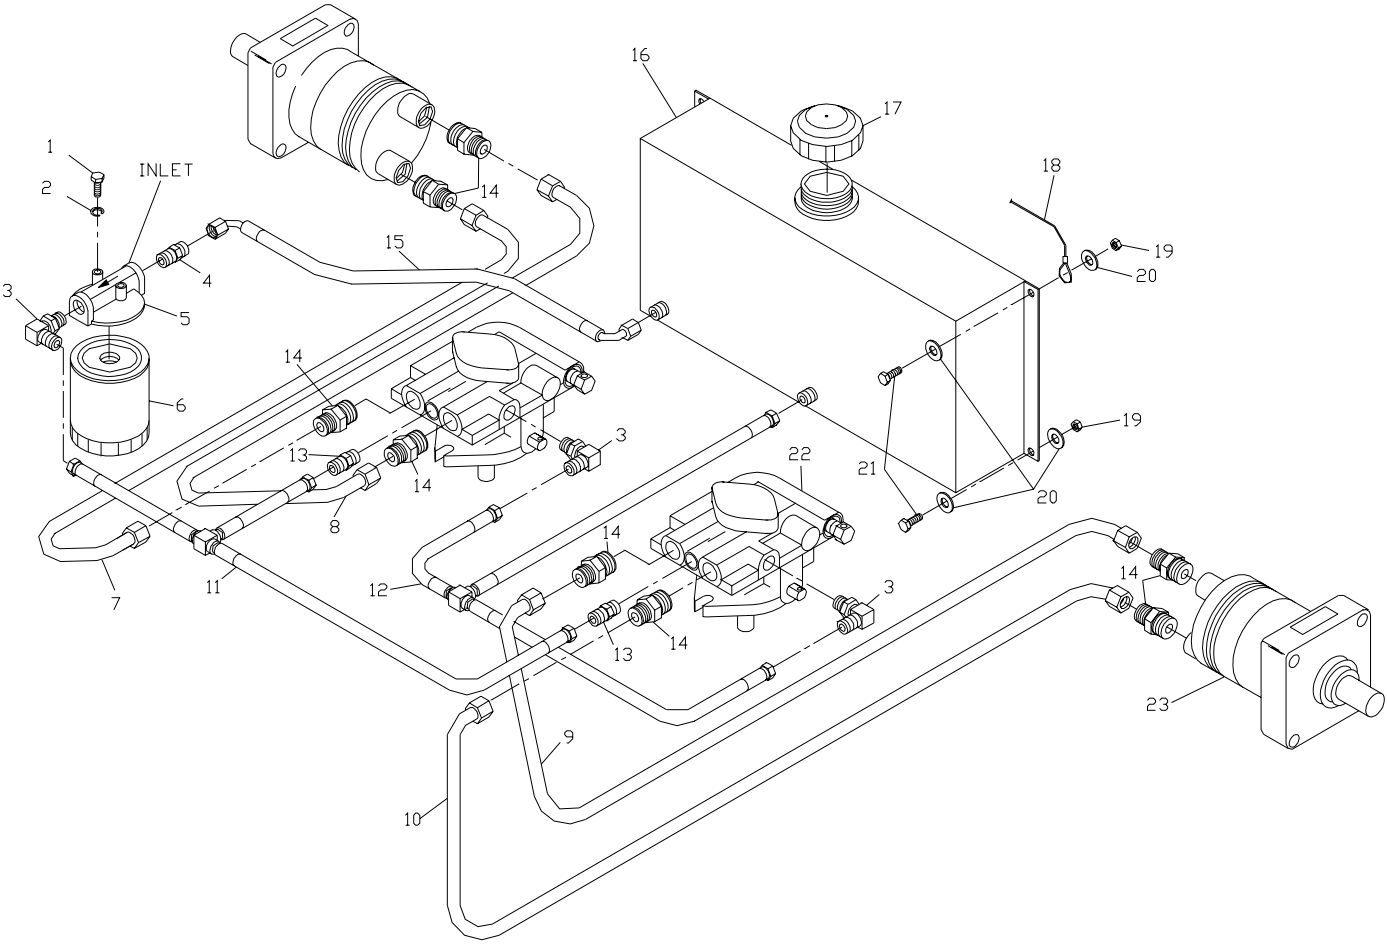

NOTE: ALL FASTENERS ARE GRADE 5 UNLESS OTHERWISE SPECIFIED.

HYDRAULIC ASSEMBLY

HYDRAULIC ASSEMBLY

ITEM	PART NO.	QTY.	DESCRIPTION
1.	539990072	2	HCS 1/4C X 5/8
2.	539990052	2	1/4" LOCKWASHER
3.	539101238	3	F6801-6-6-0 90 DEG. ELBOW
4.	539103316	1	F6400-6-6-0 STRAIGHT FITTING
5.	539101165	1	FILTER HEAD
6.	539102606	1	FILTER
7.	539103318	1	RIGHT OUTSIDE TUBE
8.	539103319	1	RIGHT INSIDE TUBE
9.	539103320	1	LEFT INSIDE TUBE
10.	539103321	1	LEFT OUTSIDE TUBE
11.	539103314	1	SUCTION TEE ASSEMBLY
12.	539103315	1	RETURN TEE ASSEMBLY
13.	539101236	2	F6400-6-4-0 STRAIGHT FITTING
14.	539101237	8	F6400-8-8-0 STRAIGHT FITTING
15.	539103326	1	TANK HOSE
16.	539103336	1	TANK, HYDRAULIC
17.	539101202	1	HYDRAULIC CAP
18.	539103247	1	SEAT LANYARD
19.	539990761	4	NUT 1/4C CENTERLOCK
20.	539990598	8	WASHER 1/4 FLAT
21.	539990548	4	HCS 1/4C X 1
22.	539101111	2	PUMP
23.	539102705	2	WHEEL MOTOR
	539103664	1	SEAL KIT

ENGINE ASSEMBLY

ITEM	PART NO.	QTY.	DESCRIPTION
1.	539990184	4.....	NUT 5/16C CENTERLOCK
2.	539990669	4.....	HCS 5/16C X 1 3/4
3.	539101720	1.....	SPACER
4.	539101995	1.....	KEY 1/4 SQ. X 1 1/8
5.	539103259	1.....	PULLEY
6.	539102050	1.....	10GA. MACHINERY BUSHING
7.	539103245	1.....	ELECTRIC CLUTCH
8.	539990247	1.....	7/16 LOCKWASHER
9.	539991120.	1.....	HCS 7/16F X 2 1/2
10.	539106819	1.....	CLUTCH TIE DOWN