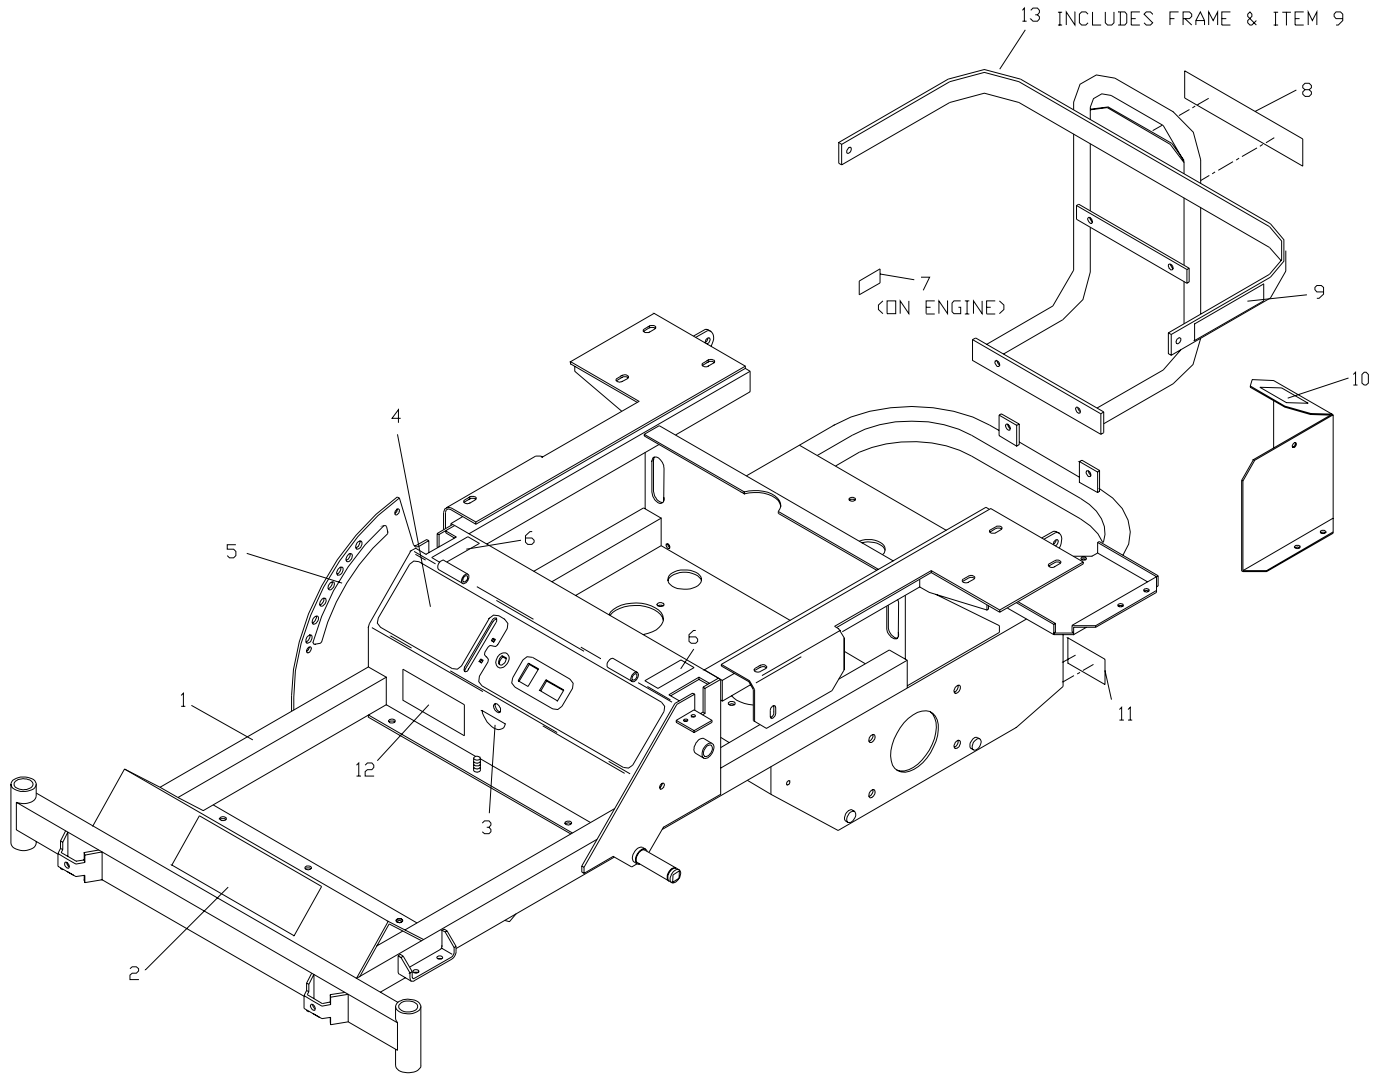

FRAME DECALS

ITEM	PART NO.	QTY.	DESCRIPTION
1.	539105120..	1	FRAME W/DECALS (KAWASAKI)
.....	539105121..	1	FRAME W/DECALS (KOHLER)
2.	539104804..	1	DECAL, HUSQVARNA
3.	539102670..	1	DECAL, FUEL VALVE
4.	539103581..	1	DECAL, CONSOLE (KAWASAKI)
.....	539105078..	1	DECAL, CONSOLE (KOHLER)
5.	539104205..	1	DECAL, LOCATOR
6.	539103333..	2	DECAL, MOTION CONTROL
7.	539100128..	1	DECAL, EXHAUST
8.	539104787..	1	DECAL, HUSQVARNA
9.	539102669..	1	DECAL, BATTERY
10.	539101881..	1	DECAL, PROP. 65
11.	539100361..	1	DECAL, DANGER
12.	539105071..	1	DECAL, NASCAR
13.	539105119..	1	ENGINE GUARD W/DECALS