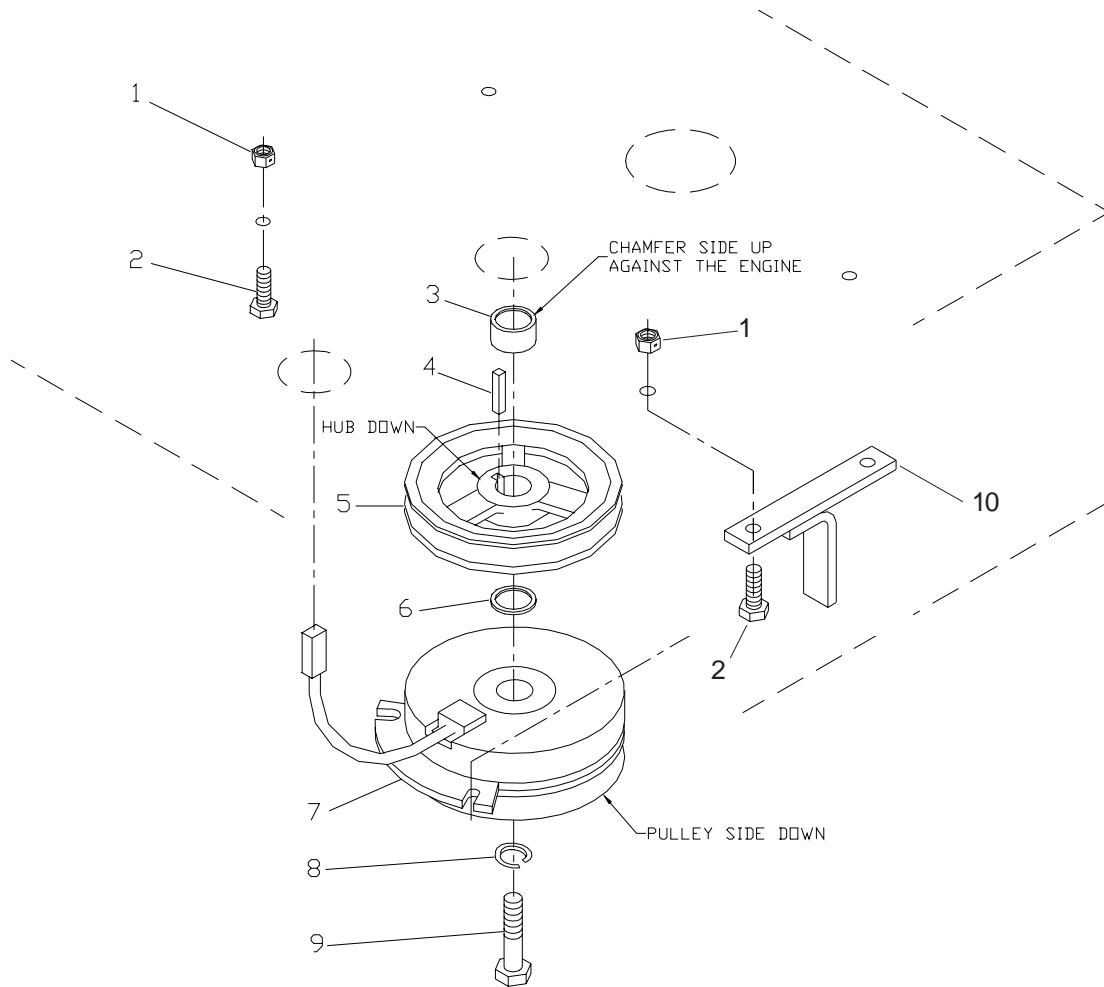

ENGINE ASSEMBLY

ITEM	PART NO.	QTY.	DESCRIPTION
1.	539990184	4.....	NUT 5/16C CENTERLOCK
2.	539990669	4.....	HCS 5/16C X 1 3/4
3.	539101720	1.....	SPACER
4.	539101995	1.....	KEY 1/4 SQ. X 1 1/8
5.	539103259	1.....	PULLEY
6.	539102050	1.....	10GA. MACHINERY BUSHING
7.	539103245	1.....	ELECTRIC CLUTCH
8.	539990247	1.....	7/16 LOCKWASHER
9.	539991120.	1.....	HCS 7/16F X 2 1/2
10.	539106819	1.....	CLUTCH TIE DOWN