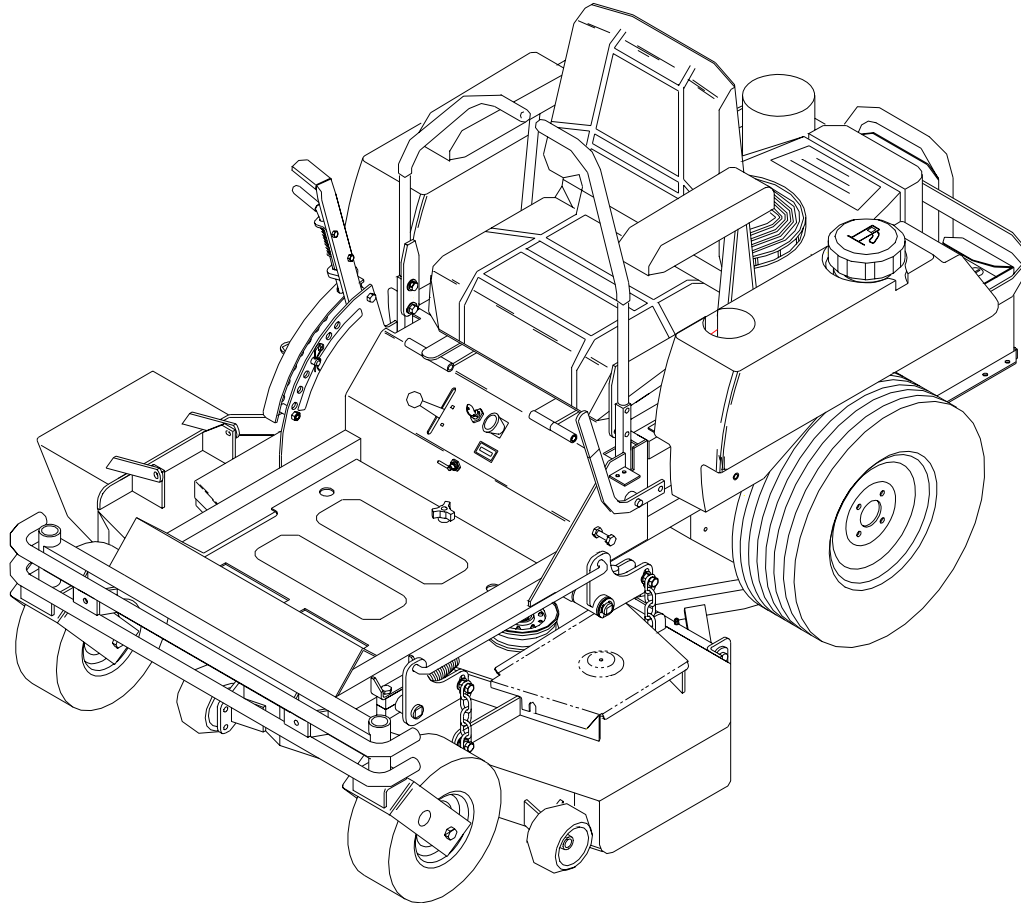

Husqvarna

Parts manual

Models:

968999157 / ZTHKH4818A
968999158 / ZTHKH4820A
968999168 / ZTHKW4818A
968999169 / ZTHKW4821A
968999170 / ZTHQL4218A
968999172 / ZTHQL4221A