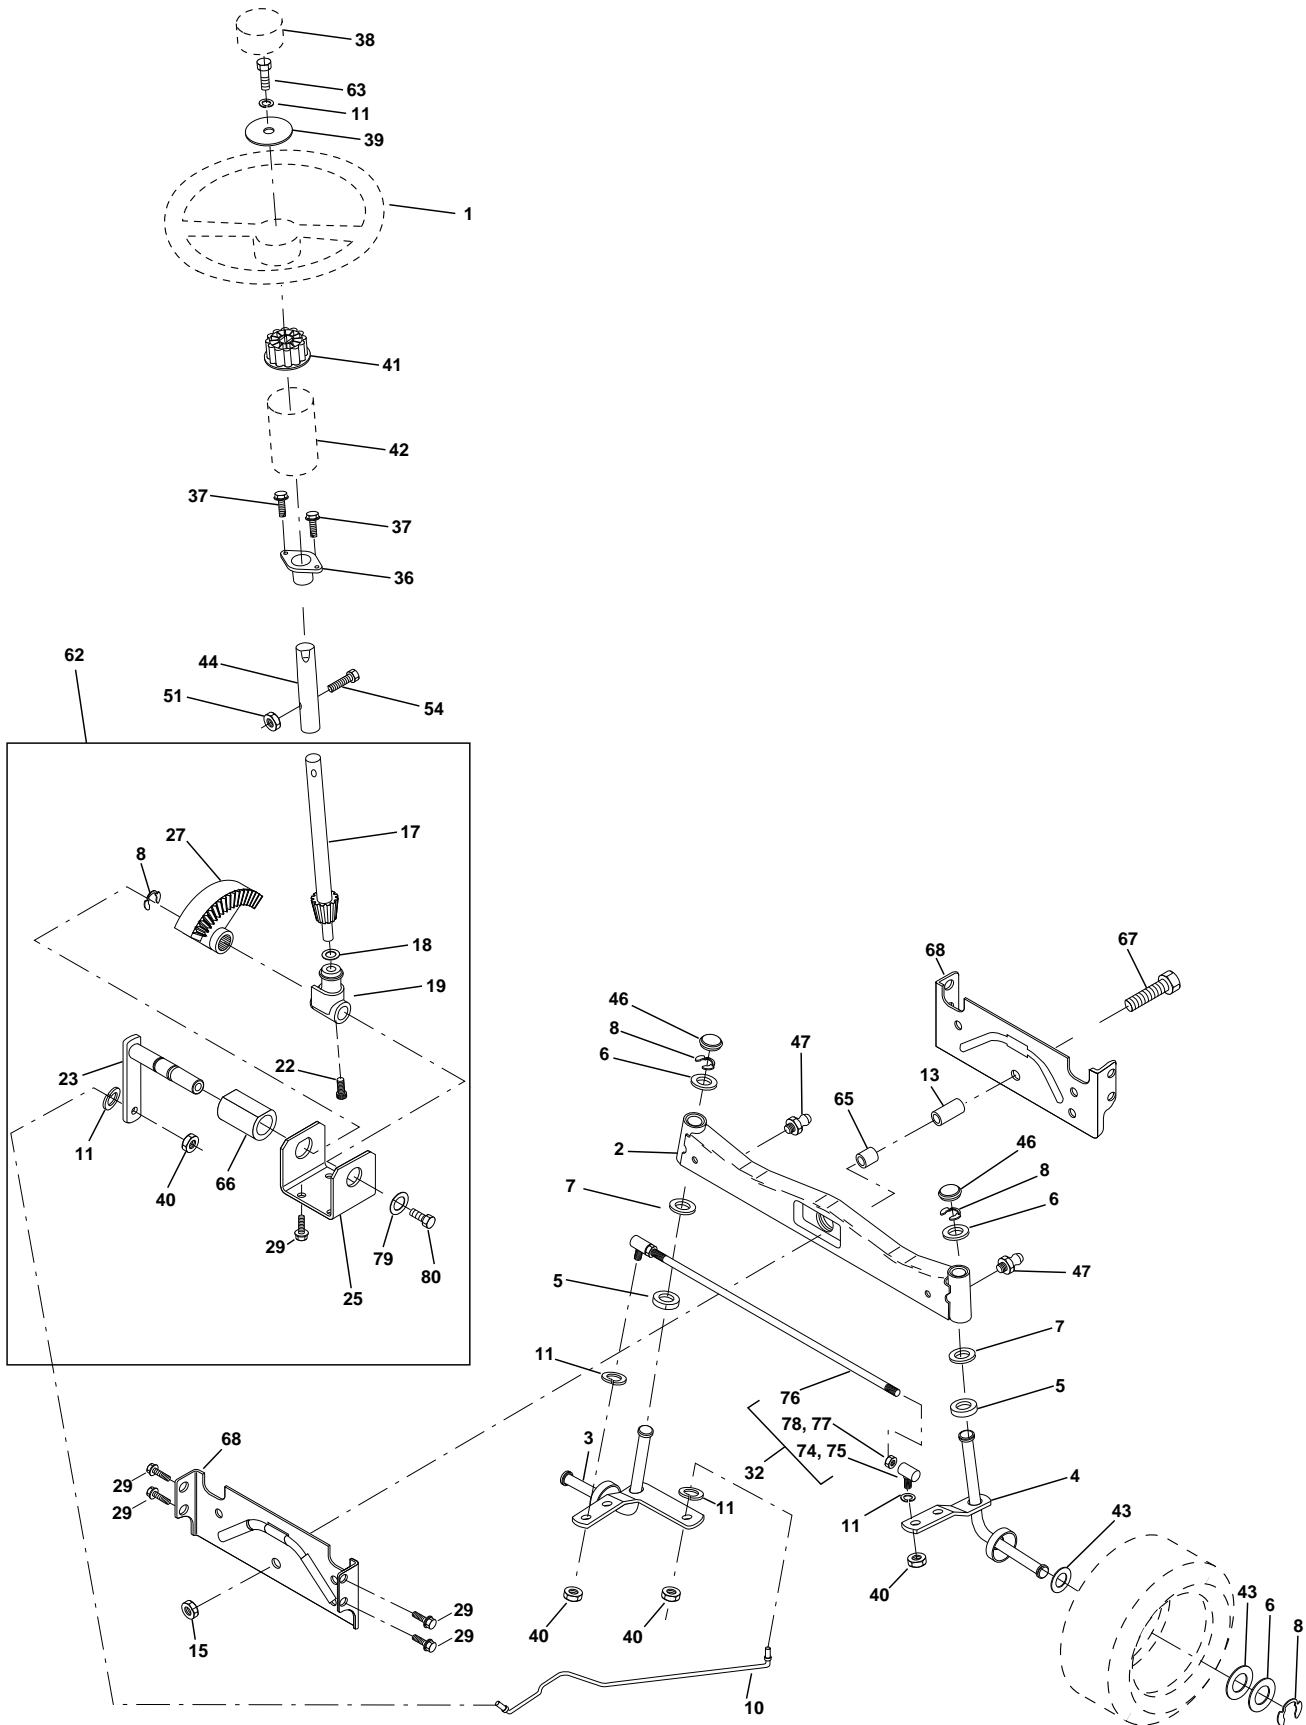

NOTE: All component dimensions given in U.S. inches
1 inch = 25.4 mm

REPAIR PARTS

TRACTOR - MODEL NO. LTH130 (954140005K), PRODUCT NO. 954 14 00-05
DRIVE

REPAIR PARTS

TRACTOR - MODEL NO. LTH130 (954140005K), PRODUCT NO. 954 14 00-05

NOTE: All component dimensions give in U.S. inches.
1 inch = 25.4 mm.

REPAIR PARTS

TRACTOR - MODEL NO. LTH130 (954140005K), PRODUCT NO. 954 14 00-05

STEERING ASSEMBLY

REPAIR PARTS

TRACTOR - MODEL NO. LTH130 (954140005K), PRODUCT NO. 954 14 00-05

NOTE: All component dimensions given in U.S. inches.
1 inch = 25.4 mm.

REPAIR PARTS

TRACTOR - MODEL NO. LTH130 (954140005K), PRODUCT NO. 954 14 00-05

SEAT ASSEMBLY

KEY PART NO. NO.

DESCRIPTION

1	532140838	Seat
2	532140551	Bracket Pivot Seat 8 720
3	874760616	Bolt Fin Hex 3/8-16unc X 1
4	819131610	Washer 13/32 X 1 X 10 Ga
5	532145006	Clip Push-In
6	873800600	Nut Hex w/Ins. 3/8-16 Unc
7	532124181	Spring Seat Cprsn 2 250 Blk Zi
8	817490616	Screw Thdrol 3/8-16 X 1 Ty-tt
9	819131614	Washer 13/32 X 1 X 14 Ga.
10	532155925	Pan Seat
11	532166369	Knob Seat 1/2-13 UNC Blk
12	532121246	Bracket Mounting Switch