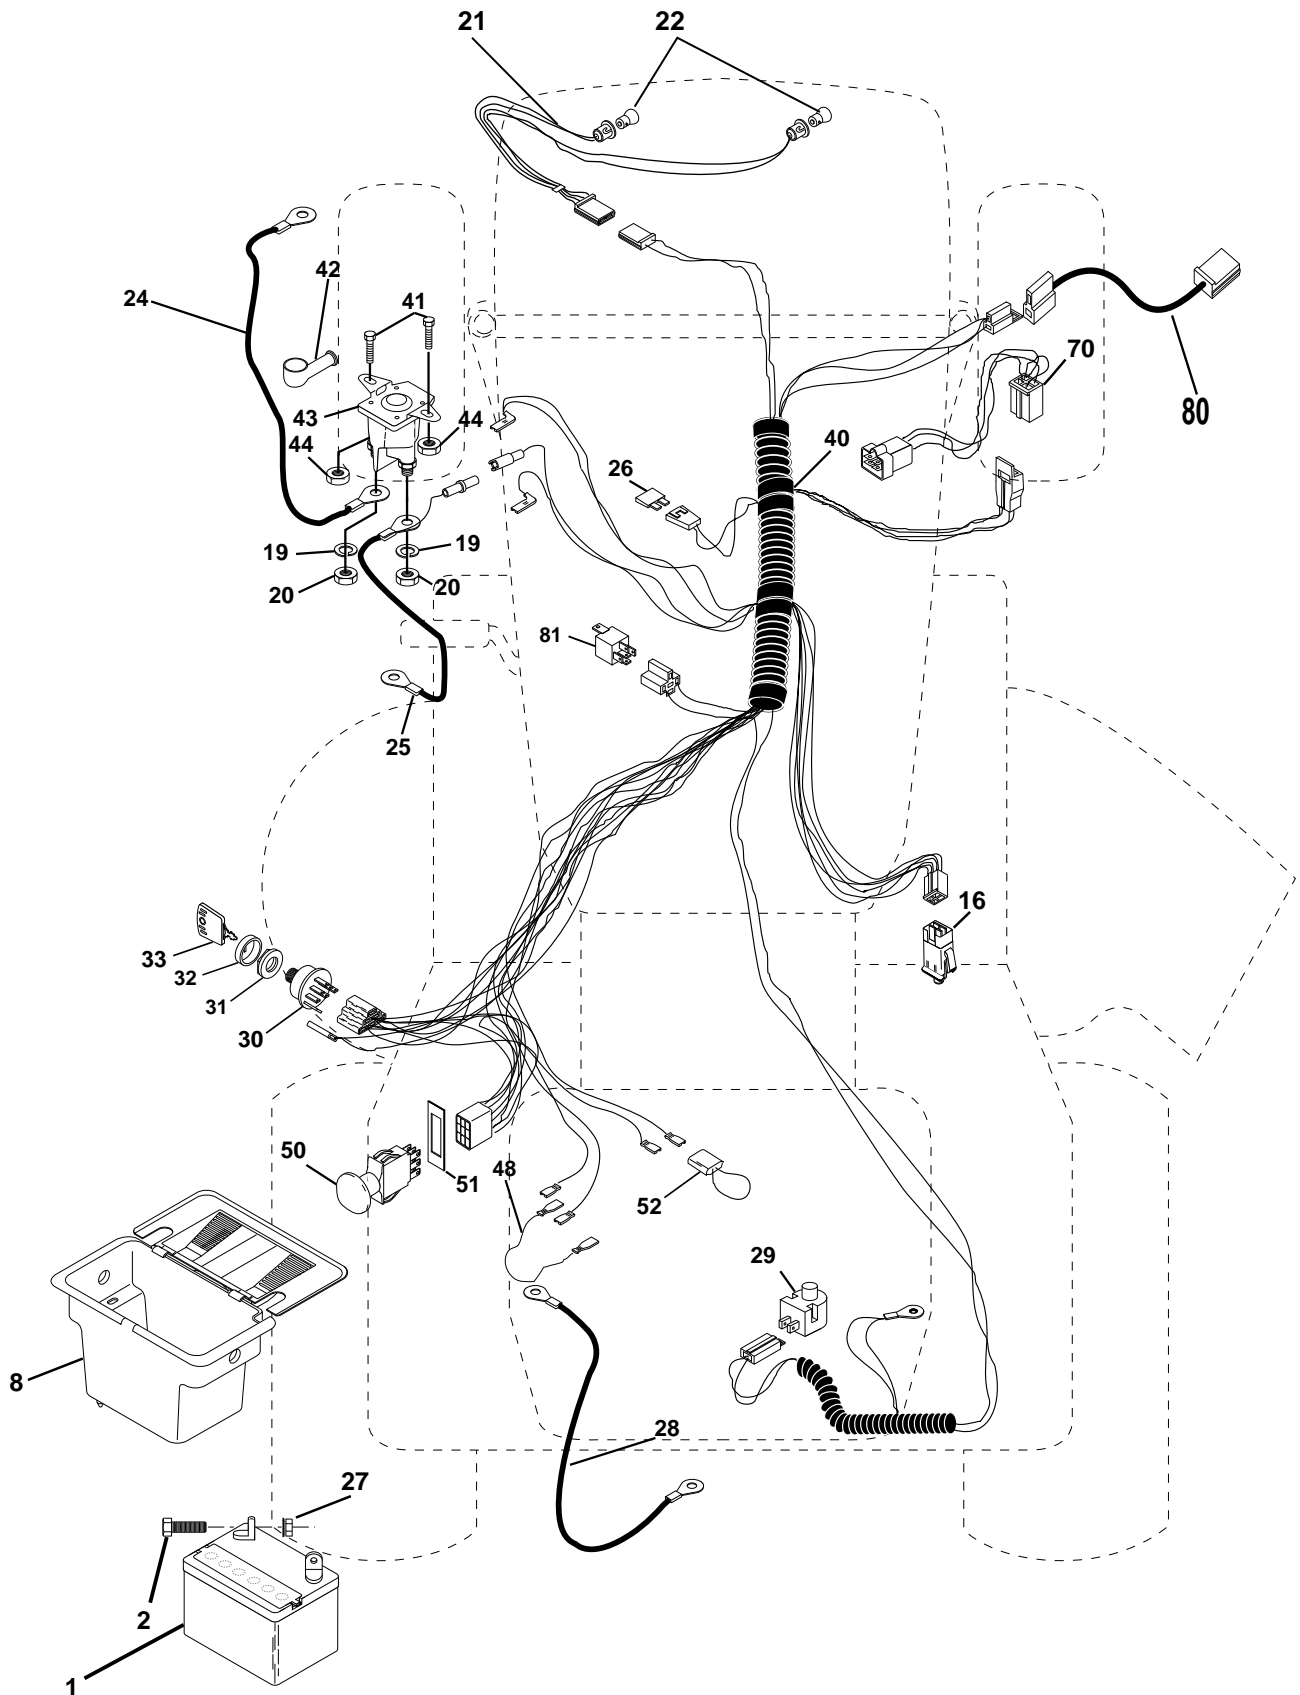

LTH 130

03.1999
PARTS LISTING

954140005K

REPAIR PARTS

TRACTOR - MODEL NO. LTH130 (954140005K), PRODUCT NO. 954 14 00-05
ELECTRICAL

REPAIR PARTS

TRACTOR - MODEL NO. LTH130 (954140005K), PRODUCT NO. 954 14 00-05

NOTE: All component dimensions given in U.S. inches
1 inch = 25.4 mm

REPAIR PARTS

TRACTOR - MODEL NO. LTH130 (954140005K), PRODUCT NO. 954 14 00-05
DRIVE

REPAIR PARTS

TRACTOR - MODEL NO. LTH130 (954140005K), PRODUCT NO. 954 14 00-05

NOTE: All component dimensions given in U.S. inches.
1 inch = 25.4 mm.

REPAIR PARTS

TRACTOR - MODEL NO. LTH130 (954140005K), PRODUCT NO. 954 14 00-05

SEAT ASSEMBLY

KEY PART NO. NO.

DESCRIPTION

1	532140838	Seat
2	532140551	Bracket Pivot Seat 8 720
3	874760616	Bolt Fin Hex 3/8-16unc X 1
4	819131610	Washer 13/32 X 1 X 10 Ga
5	532145006	Clip Push-In
6	873800600	Nut Hex w/Ins. 3/8-16 Unc
7	532124181	Spring Seat Cprsn 2 250 Blk Zi
8	817490616	Screw Thdrol 3/8-16 X 1 Ty-tt
9	819131614	Washer 13/32 X 1 X 14 Ga.
10	532155925	Pan Seat
11	532166369	Knob Seat 1/2-13 UNC Blk
12	532121246	Bracket Mounting Switch

NOTE: All component dimensions given in U.S. inches.
1 inch = 25.4 mm

REPAIR PARTS

TRACTOR - MODEL NO. LTH130 (954140005K), PRODUCT NO. 954 14 00-05

DECALS

KEY NO.	PART NO.	DESCRIPTION	KEY NO.	PART NO.	DESCRIPTION
1	532157032	Decal Oper Step Thru Eng/Fr	14	532160396	Decal V-Belt Schematic
2	532157007	Decal Fender Auto Husq. Radius	20	532145005	Decal Bat Dan/Psn
3	532150725	Decal Hood RH	--	532154515	Pad Footrest LH STLT
4	532150726	Decal Hood LH	--	532154516	Pad Footrest RH STLT
5	532166102	Decal HP Engine	--	532138311	Decal Handle Lft Height Adjust
8	532137259	Decal Warning	--	532142341	Decal Drawbar Cntrl Mvt Hyd LT
9	532150617	Decal Fender Husq	--	532168272	Manual Owner's (English)
10	532157140	Decal Fender Danger Eng/Fr	--	532168273	Manual Owner's (French)