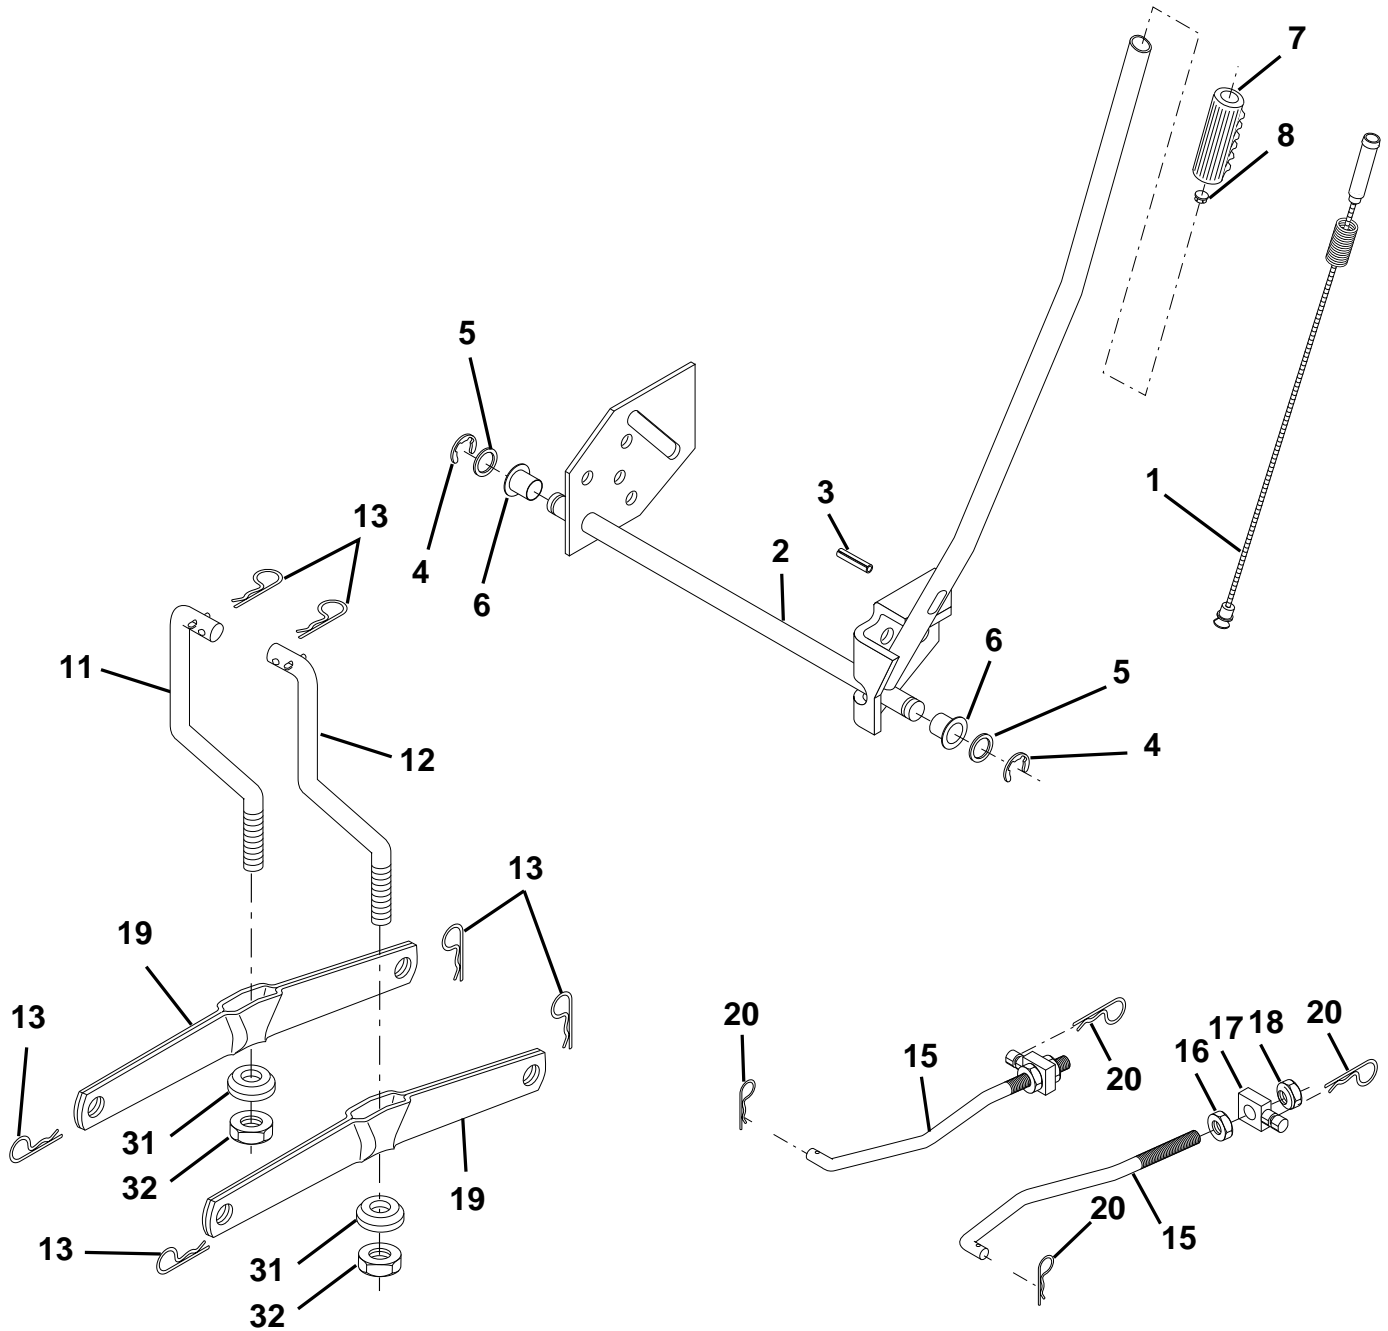

REPAIR PARTS

TRACTOR - MODEL NO. LTH130 (954140005K), PRODUCT NO. 954 14 00-05
MOWER LIFT

REPAIR PARTS

TRACTOR - MODEL NO. LTH130 (954140005K), PRODUCT NO. 954 14 00-05
MOWER LIFT

KEY NO.	PART NO.	DESCRIPTION
1	532159460	Wire Asm Inner W/plunger
2	532159471	Shaft Asm Lift
3	532105767	Pin Groove
4	812000002	E Ring #5133-62
5	819211621	Washer PLTD 21/32 X 1 X 21ga
6	532120183	Bearing Nylon Blk 629 Id
7	532109413	Grip Handle Bicycle
8	532124526	Button Plunger Black
11	532139865	Link Lift LH
12	532139866	Link Lift RH
13	532124670	Retainer Spring
15	532127218	Link Front
16	873350800	Nut Jam Hex 1/2-13 Unc
17	532130171	Trunnion Blk Zinc
18	873680800	Nut Crownlock 1/2-13 Unc
19	532139868	Arm Suspension Rear
20	532163552	Spring, Retainer
31	532140302	Bearing Pvt. Lift Spherical
32	873540600	Nut Crownlock 3/8-24

NOTE: All component dimensions given in U.S. inches
1 inch = 25.4 mm