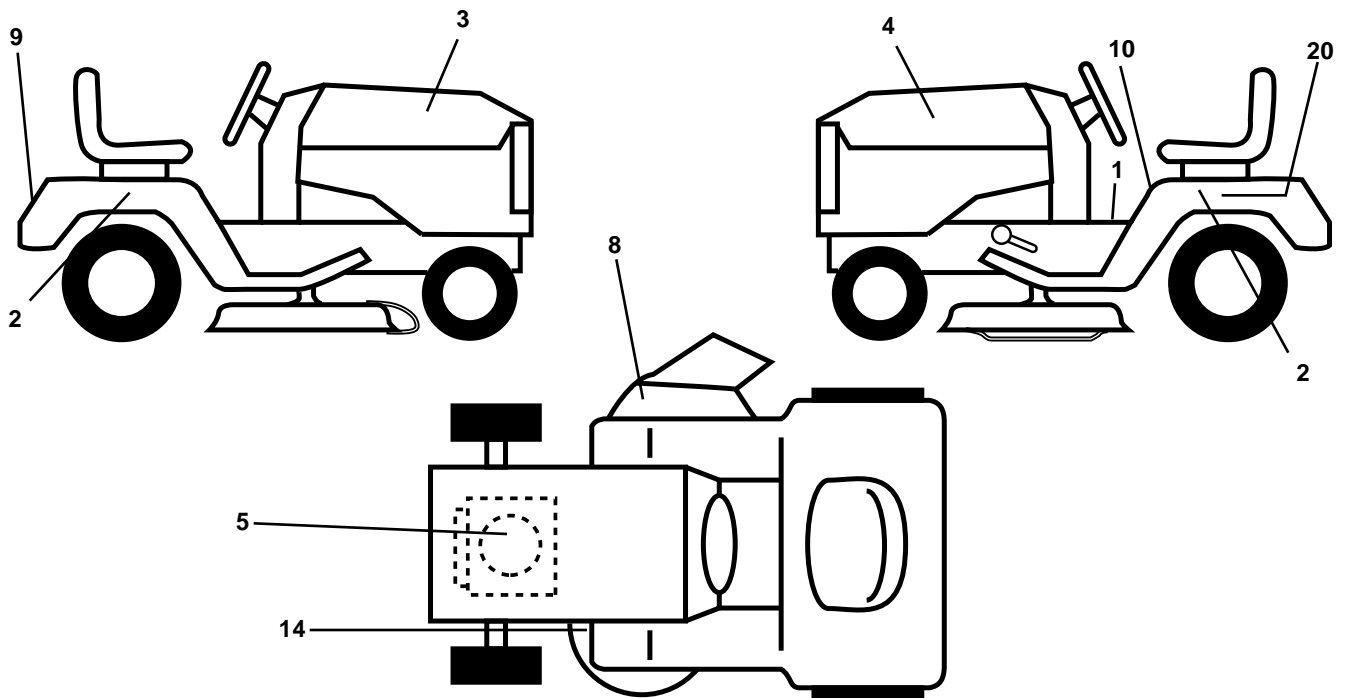

NOTE: All component dimensions given in U.S. inches.
1 inch = 25.4 mm.

REPAIR PARTS

TRACTOR - MODEL NO. LTH130 (954140005K), PRODUCT NO. 954 14 00-05

SEAT ASSEMBLY

KEY PART NO. NO.

DESCRIPTION

1	532140838	Seat
2	532140551	Bracket Pivot Seat 8 720
3	874760616	Bolt Fin Hex 3/8-16unc X 1
4	819131610	Washer 13/32 X 1 X 10 Ga
5	532145006	Clip Push-In
6	873800600	Nut Hex w/Ins. 3/8-16 Unc
7	532124181	Spring Seat Cprsn 2 250 Blk Zi
8	817490616	Screw Thdrol 3/8-16 X 1 Ty-tt
9	819131614	Washer 13/32 X 1 X 14 Ga.
10	532155925	Pan Seat
11	532166369	Knob Seat 1/2-13 UNC Blk
12	532121246	Bracket Mounting Switch

KEY PART NO. NO.

DESCRIPTION

13	532121248	Bushing Snap Blk Nyl 50 Id
14	872050412	Bolt Rdhd Sqnk 1/4-20x1-1/2
15	532134300	Spacer Split 28x 96 Yel Zinc
16	532121250	Spring Cprsn 1 27 Blk Pnt
17	532123976	Nut Lock 1/4 Lge Flg Gr 5 Zinc
18	532124238	Cap Spring Seat
21	532153236	Bolt Shoulder 5/16-18 Unc
22	873800500	Nut Hex Lock W/Ins 5/16-18
24	819171912	Washer 17/32 X 1-3/16 X 12 Ga.
25	532127018	Bolt Shoulder 5/16-18 X 62

NOTE: All component dimensions given in U.S. inches.
1 inch = 25.4 mm

REPAIR PARTS

TRACTOR - MODEL NO. LTH130 (954140005K), PRODUCT NO. 954 14 00-05

DECALS

KEY NO.	PART NO.	DESCRIPTION	KEY NO.	PART NO.	DESCRIPTION
1	532157032	Decal Oper Step Thru Eng/Fr	14	532160396	Decal V-Belt Schematic
2	532157007	Decal Fender Auto Husq. Radius	20	532145005	Decal Bat Dan/Psn
3	532150725	Decal Hood RH	--	532154515	Pad Footrest LH STLT
4	532150726	Decal Hood LH	--	532154516	Pad Footrest RH STLT
5	532166102	Decal HP Engine	--	532138311	Decal Handle Lft Height Adjust
8	532137259	Decal Warning	--	532142341	Decal Drawbar Cntrl Mvt Hyd LT
9	532150617	Decal Fender Husq	--	532168272	Manual Owner's (English)
10	532157140	Decal Fender Danger Eng/Fr	--	532168273	Manual Owner's (French)