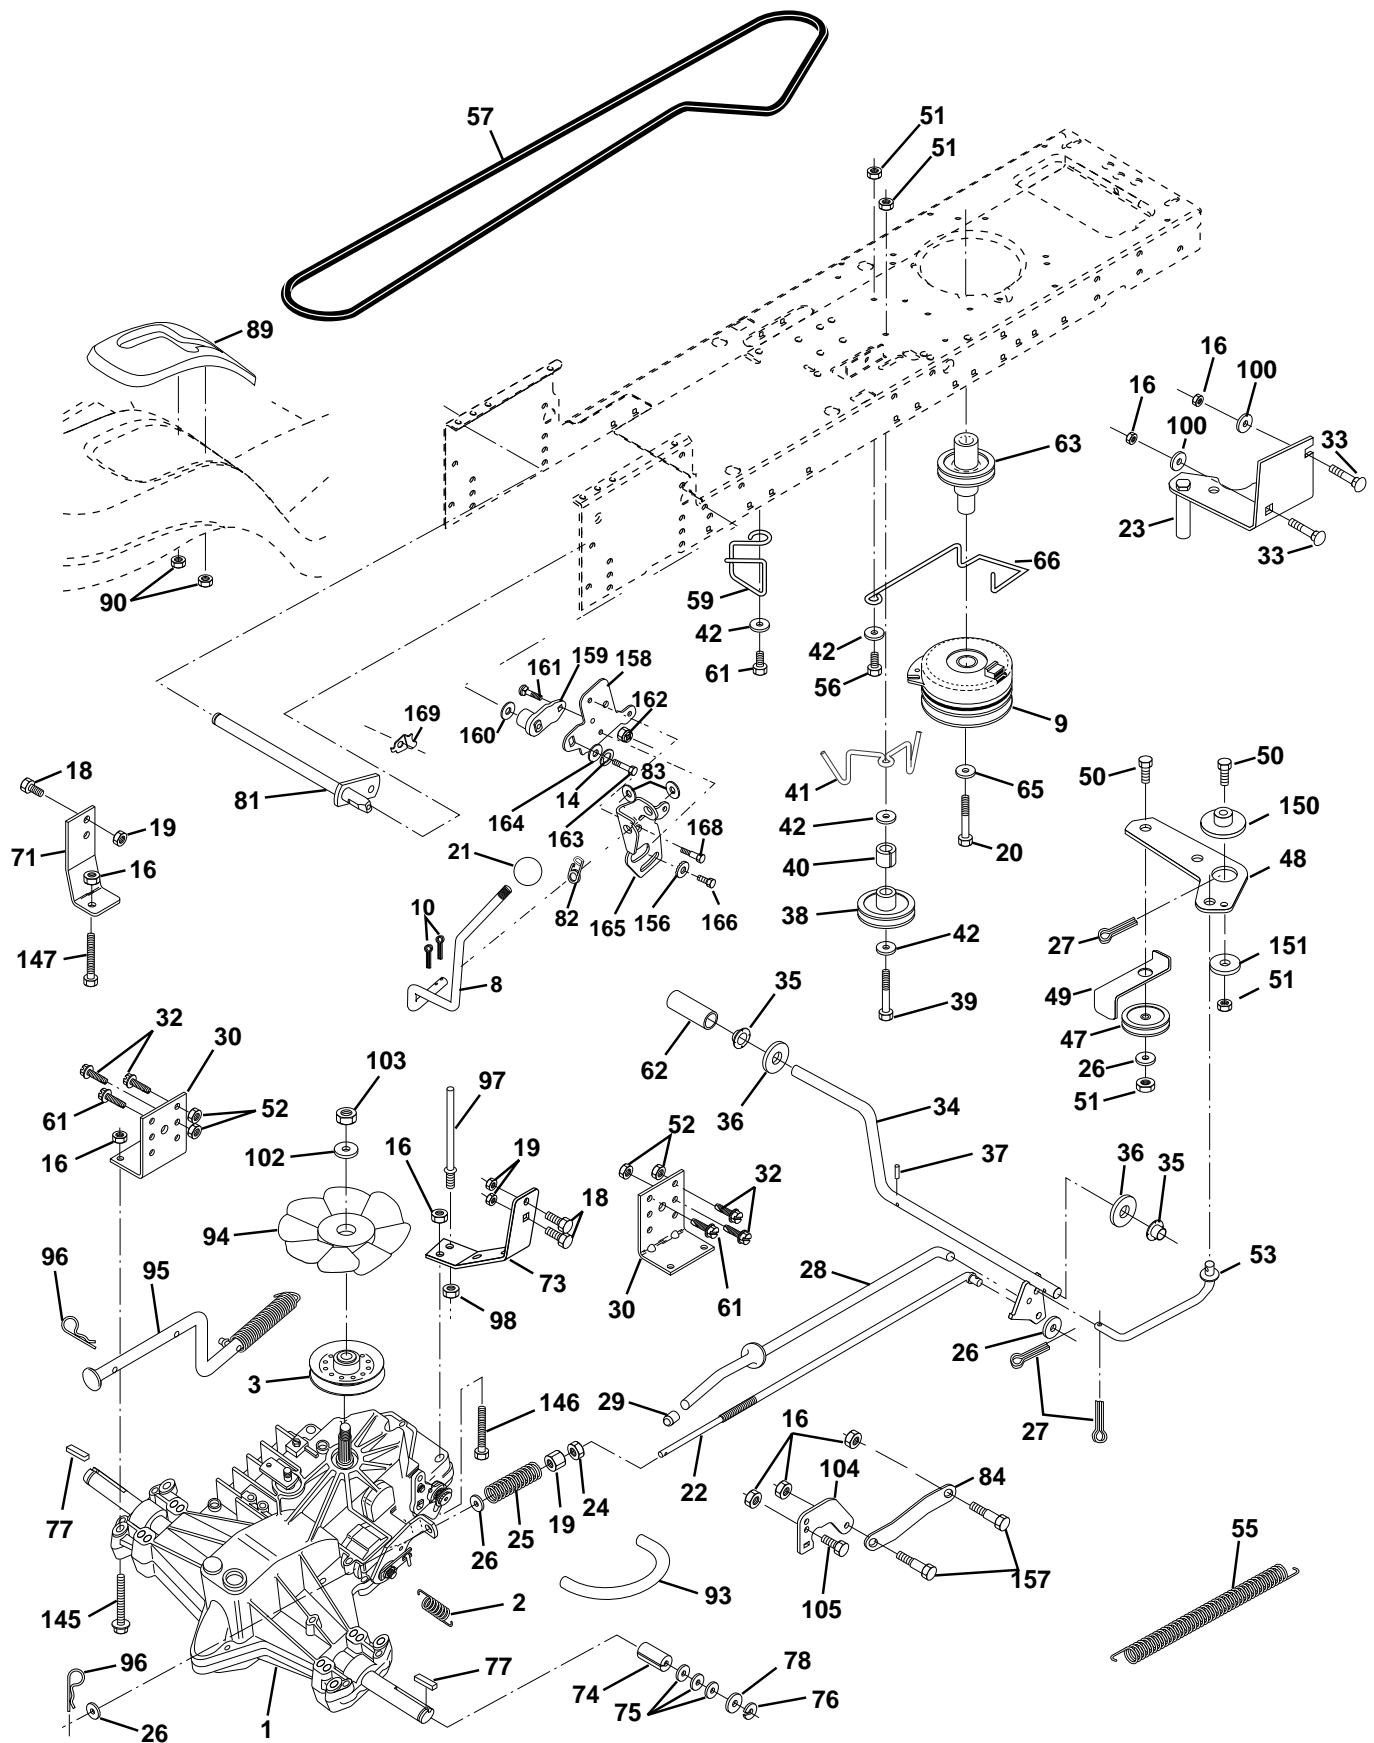

NOTE: All component dimensions given in U.S. inches.
1 inch = 25.4 mm.

REPAIR PARTS

TRACTOR - MODEL NO. LTH130 (954140005K), PRODUCT NO. 954 14 00-05
CHASSIS AND ENCLOSURES

REPAIR PARTS

TRACTOR - MODEL NO. LTH130 (954140005K), PRODUCT NO. 954 14 00-05

NOTE: All component dimensions given in U.S. inches
1 inch = 25.4 mm

REPAIR PARTS

TRACTOR - MODEL NO. LTH130 (954140005K), PRODUCT NO. 954 14 00-05
DRIVE

REPAIR PARTS

TRACTOR - MODEL NO. LTH130 (954140005K), PRODUCT NO. 954 14 00-05

NOTE: All component dimensions give in U.S. inches.
1 inch = 25.4 mm.

REPAIR PARTS

TRACTOR - MODEL NO. LTH130 (954140005K), PRODUCT NO. 954 14 00-05

STEERING ASSEMBLY

REPAIR PARTS

TRACTOR - MODEL NO. LTH130 (954140005K), PRODUCT NO. 954 14 00-05

NOTE: All component dimensions given in U.S. inches.
1 inch = 25.4 mm.

REPAIR PARTS

TRACTOR - MODEL NO. LTH130 (954140005K), PRODUCT NO. 954 14 00-05

SEAT ASSEMBLY

KEY PART NO. NO.

DESCRIPTION

1	532140838	Seat
2	532140551	Bracket Pivot Seat 8 720
3	874760616	Bolt Fin Hex 3/8-16unc X 1
4	819131610	Washer 13/32 X 1 X 10 Ga
5	532145006	Clip Push-In
6	873800600	Nut Hex w/Ins. 3/8-16 Unc
7	532124181	Spring Seat Cprsn 2 250 Blk Zi
8	817490616	Screw Thdrol 3/8-16 X 1 Ty-tt
9	819131614	Washer 13/32 X 1 X 14 Ga.
10	532155925	Pan Seat
11	532166369	Knob Seat 1/2-13 UNC Blk
12	532121246	Bracket Mounting Switch