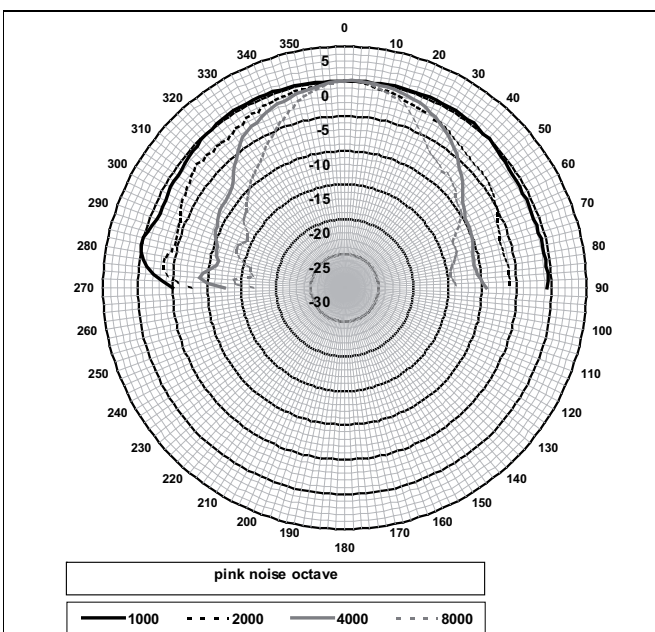

4

5: Connection LC3-UC06-LZ (4Ω)

6: Connection LC3-UC06 (100 V)

7: Connection LC3-UC06 + LC3-CBB (optional)

8: LC3-UC06 + LC3-CBB (optional)

9

10

Dimensions LC3-UC06 + LC3-CBB (optional)

Circuit diagram LC3-UC06-LZ (4Ω)

Circuit diagram LC3-UC06 (100 V)

Frequency response

Horizontal/Vertical polar diagram.
Normalized at 0-degrees axis.

Horizontal/Vertical polar diagram.
Normalized at 0-degrees axis.

2 Technical specifications

| Electrical* | LC3-UC06 | LC3-UC06-LZ |
|--|-----------------------------------|-----------------------------------|
| Description | Ceiling Loudspeaker | Ceiling Loudspeaker |
| Maximum power | 9 W | 9 W |
| Rated power | 6 W (6/3/1.5 W) | 6 W |
| Sound pressure level at rated power / 1 W (1 kHz, 1 m) | 94dB / 86 dB (SPL) | 94dB / 86 dB (SPL) |
| Sound pressure level at rated power / 1 W (4 kHz, 1 m) | 103dB / 95 dB (SPL) | 103dB / 95 dB (SPL) |
| Opening angle at 1 kHz / 4 kHz (-6 dB): | 180 / 85 degrees | 180 / 85 degrees |
| Effective frequency range (-10 dB) | 90 Hz to 20 kHz | 90 Hz to 20 kHz |
| Rated voltage | 100 V | 4.9 V |
| Rated impedance | 1667 Ohm | 4 Ohm |
| Connector | Flying leads: 150 mm (5.90 in) | Flying leads: 150 mm (5.90 in) |