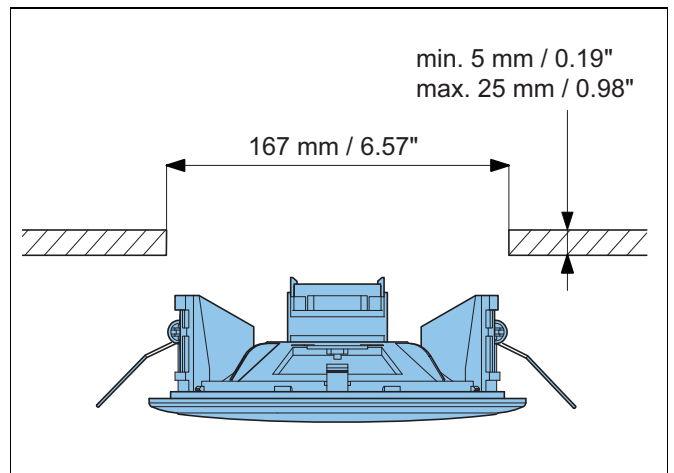

4

5: Connection LC3-UC06-LZ (4Ω)

6: Connection LC3-UC06 (100 V)

7: Connection LC3-UC06 + LC3-CBB (optional)

8: LC3-UC06 + LC3-CBB (optional)

9

10

Dimensions LC3-UC06 + LC3-CBB (optional)

Circuit diagram LC3-UC06-LZ (4Ω)

Circuit diagram LC3-UC06 (100 V)

Frequency response

Horizontal/Vertical polar diagram.
Normalized at 0-degrees axis.

Horizontal/Vertical polar diagram.
Normalized at 0-degrees axis.