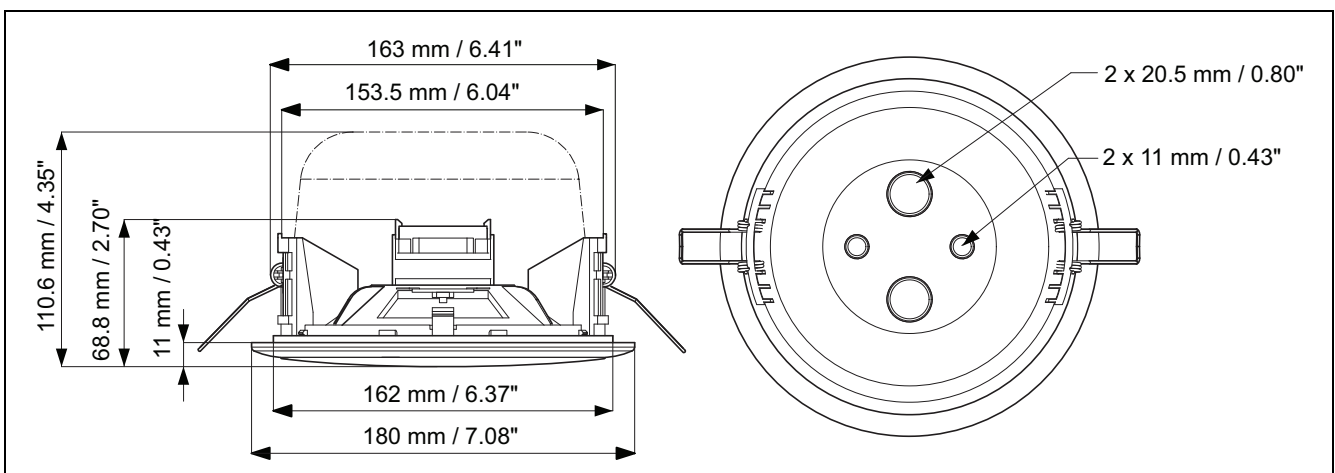

4

5: Connection LC3-UC06-LZ (4Ω)

6: Connection LC3-UC06 (100 V)

7: Connection LC3-UC06 + LC3-CBB (optional)

8: LC3-UC06 + LC3-CBB (optional)

9

10

Dimensions LC3-UC06 + LC3-CBB (optional)

Circuit diagram LC3-UC06-LZ (4Ω)

Circuit diagram LC3-UC06 (100 V)

Frequency response

Horizontal/Vertical polar diagram.
Normalized at 0-degrees axis.

Horizontal/Vertical polar diagram.
Normalized at 0-degrees axis.

2 Technical specifications

| Electrical* | LC3-UC06 | LC3-UC06-LZ |
|--|-----------------------------------|-----------------------------------|
| Description | Ceiling Loudspeaker | Ceiling Loudspeaker |
| Maximum power | 9 W | 9 W |
| Rated power | 6 W (6/3/1.5 W) | 6 W |
| Sound pressure level at rated power / 1 W (1 kHz, 1 m) | 94dB / 86 dB (SPL) | 94dB / 86 dB (SPL) |
| Sound pressure level at rated power / 1 W (4 kHz, 1 m) | 103dB / 95 dB (SPL) | 103dB / 95 dB (SPL) |
| Opening angle at 1 kHz / 4 kHz (-6 dB): | 180 / 85 degrees | 180 / 85 degrees |
| Effective frequency range (-10 dB) | 90 Hz to 20 kHz | 90 Hz to 20 kHz |
| Rated voltage | 100 V | 4.9 V |
| Rated impedance | 1667 Ohm | 4 Ohm |
| Connector | Flying leads: 150 mm (5.90 in) | Flying leads: 150 mm (5.90 in) |

*Technical performance according to IEC 60268-5

| Mechanical | LC3-UC06 | LC3-UC06-LZ | LC3-CBB |
|--------------------------------|------------------------------|------------------------------|-------------------|
| Description | Ceiling Loudspeaker | Ceiling Loudspeaker | Back-Box |
| Diameter | 180 mm (7.08 in) | 180 mm (7.08 in) | 148 mm (5.82 in) |
| Mounting cut-out | 167 mm (6.57 in) | 167 mm (6.57 in) | - |
| Max. ceiling thickness | 5 to 25 mm (0.19 to 0.98 in) | 5 to 25 mm (0.19 to 0.98 in) | - |
| Max. depth | 59 mm (2.32 in) | 59 mm (2.32 in) | 96.3 mm (3.79 in) |
| Material (frame, front grille) | ABS | ABS | ABS |
| Weight | 475 g (1.04 lb) | 337 g (0.74 lb) | 110 g (0.24 lb) |
| Color | White (RAL 9010) | White (RAL 9010) | White (RAL 9010) |