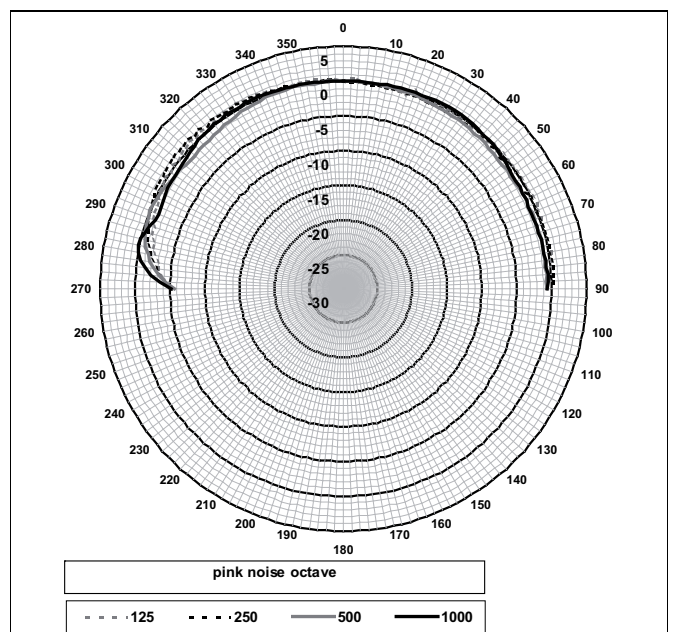

Circuit diagram LC3-UC06-LZ (4Ω)

Circuit diagram LC3-UC06 (100 V)

Frequency response

Horizontal/Vertical polar diagram.
Normalized at 0-degrees axis.

Horizontal/Vertical polar diagram.
Normalized at 0-degrees axis.

2 Technical specifications

| Electrical* | LC3-UC06 | LC3-UC06-LZ |
|--|-----------------------------------|-----------------------------------|
| Description | Ceiling Loudspeaker | Ceiling Loudspeaker |
| Maximum power | 9 W | 9 W |
| Rated power | 6 W (6/3/1.5 W) | 6 W |
| Sound pressure level at rated power / 1 W (1 kHz, 1 m) | 94dB / 86 dB (SPL) | 94dB / 86 dB (SPL) |
| Sound pressure level at rated power / 1 W (4 kHz, 1 m) | 103dB / 95 dB (SPL) | 103dB / 95 dB (SPL) |
| Opening angle at 1 kHz / 4 kHz (-6 dB): | 180 / 85 degrees | 180 / 85 degrees |
| Effective frequency range (-10 dB) | 90 Hz to 20 kHz | 90 Hz to 20 kHz |
| Rated voltage | 100 V | 4.9 V |
| Rated impedance | 1667 Ohm | 4 Ohm |
| Connector | Flying leads: 150 mm (5.90 in) | Flying leads: 150 mm (5.90 in) |