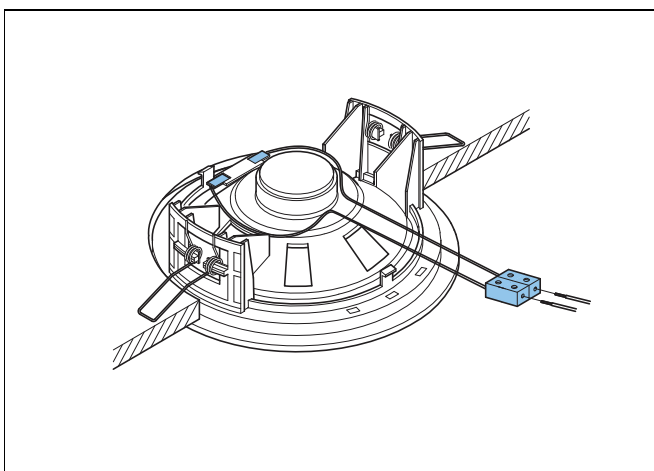

LC3 Ceiling Loudspeaker Range

LC3-UC06, LC3-UC06-LZ, LC3-CBB

BOSCH

en Installation Note

1 Installation

1: Ceiling cut-out template

2

3

4

5: Connection LC3-UC06-LZ (4Ω)

6: Connection LC3-UC06 (100 V)

7: Connection LC3-UC06 + LC3-CBB (optional)

8: LC3-UC06 + LC3-CBB (optional)

9

10

Dimensions LC3-UC06 + LC3-CBB (optional)

Circuit diagram LC3-UC06-LZ (4Ω)

Circuit diagram LC3-UC06 (100 V)

Frequency response

Horizontal/Vertical polar diagram.
Normalized at 0-degrees axis.

Horizontal/Vertical polar diagram.
Normalized at 0-degrees axis.