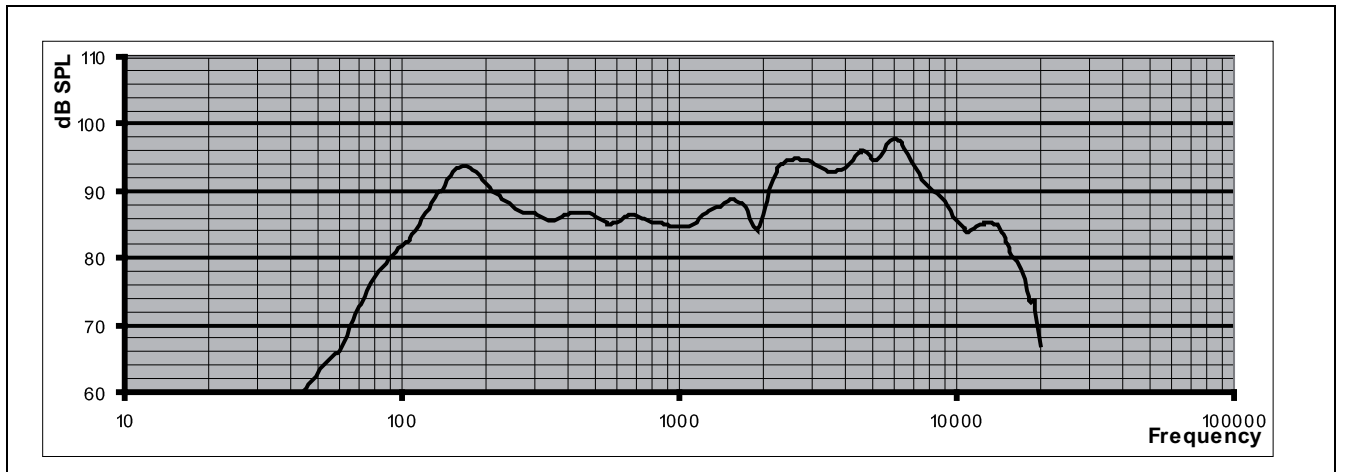

Frequency response