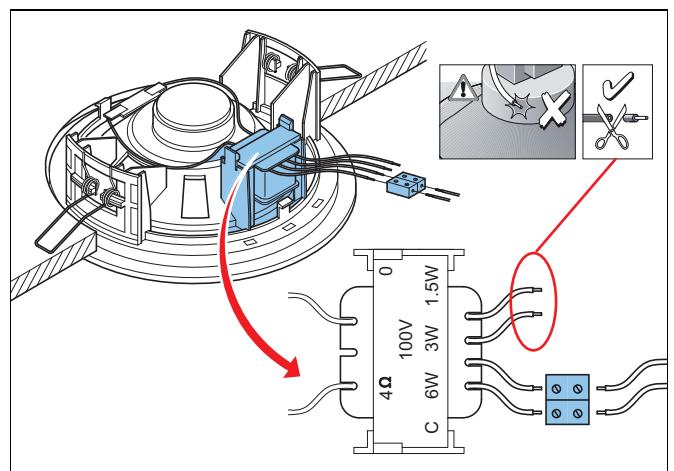

LC3 Ceiling Loudspeaker Range

LC3-UC06, LC3-UC06-LZ, LC3-CBB

BOSCH

en Installation Note

1 Installation

1: Ceiling cut-out template

2

3

4

5: Connection LC3-UC06-LZ (4Ω)

6: Connection LC3-UC06 (100 V)

7: Connection LC3-UC06 + LC3-CBB (optional)

8: LC3-UC06 + LC3-CBB (optional)

9

10

Dimensions LC3-UC06 + LC3-CBB (optional)

Circuit diagram LC3-UC06-LZ (4Ω)

Circuit diagram LC3-UC06 (100 V)

Frequency response

Horizontal/Vertical polar diagram.
Normalized at 0-degrees axis.

Horizontal/Vertical polar diagram.
Normalized at 0-degrees axis.