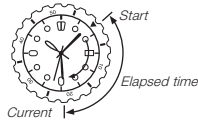

Operation Guide 5486/5494

• Your watch may differ somewhat from the one shown in the illustration.

Crown Operations

Some water-resistant models (100 meters, 200 meters) have a screw-in crown. When you need to perform a crown operation, rotate it towards you to unscrew it. Then pull the crown out. Avoid applying undue force when pulling. The watch loses its water resistance while the crown is unscrewed. After performing a crown operation, fully screw the crown back in.

If your watch has a rotary bezel...

You can rotate the bezel to align its ▼ mark with the minute hand. Then you will be able to tell how much time has elapsed since aligning the ▼ mark.

Specifications

Accuracy at normal temperature (per month)	Battery type	Battery life
±20 seconds	SR927SW	Approx. 3 years

Rotate the **Crown** to change the time setting.

Push the **Crown** back in.

Note

- Take care that you set the correct AM or PM time.
- When changing the time, move the minute hand four or five minutes past your final setting, and then back it up to the setting you want.
- The 24-Hour Hand indicates the current hour of the day. It makes one complete rotation every 24 hours.