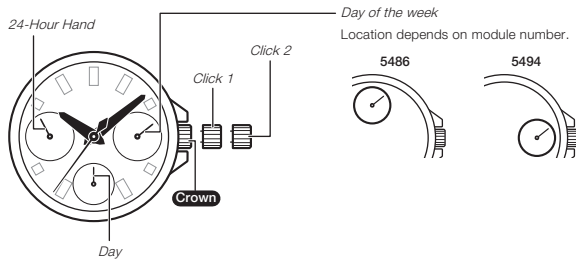

Operation Guide 5486/5494

• Your watch may differ somewhat from the one shown in the illustration.

Crown Operations

Some water-resistant models (100 meters, 200 meters) have a screw-in crown. When you need to perform a crown operation, rotate it towards you to unscrew it. Then pull the crown out. Avoid applying undue force when pulling. The watch loses its water resistance while the crown is unscrewed. After performing a crown operation, fully screw the crown back in.

If your watch has a rotary bezel...

You can rotate the bezel to align its ▼ mark with the minute hand. Then you will be able to tell how much time has elapsed since aligning the ▼ mark.

Specifications

Accuracy at normal temperature (per month)	Battery type	Battery life
±20 seconds	SR927SW	Approx. 3 years

Rotate the **Crown** to change the time setting.

Push the **Crown** back in.

Note

- Take care that you set the correct AM or PM time.
- When changing the time, move the minute hand four or five minutes past your final setting, and then back it up to the setting you want.
- The 24-Hour Hand indicates the current hour of the day. It makes one complete rotation every 24 hours.

To change the day setting

Pull the **Crown** out to Click 1.

Rotate the **Crown** towards you to set the day.

Push the **Crown** back in.

Note

- The day setting uses a 31-day month. Make adjustments for months of shorter lengths.
- Avoid changing the day setting between the hours of 9 p.m. and 4 a.m. Otherwise, the day setting may not change correctly at midnight.