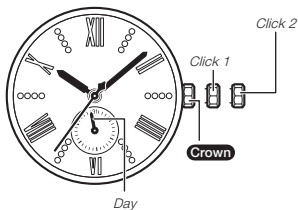

# Operation Guide 5614

CASIO®

- Your watch may differ somewhat from the one shown in the illustration.

### Crown Operations

Some water-resistant models (100 meters, 200 meters) have a screw-in crown. When you need to perform a crown operation, rotate it towards you to unscrew it. Then pull the crown out. Avoid applying undue force when pulling. The watch loses its water resistance while the crown is unscrewed. After performing a crown operation, fully screw the crown back in.

### If your watch has a rotary bezel...

You can rotate the bezel to align its ▼ mark with the minute hand. Then you will be able to tell how much time has elapsed since aligning the ▼ mark.

### To adjust the time setting

When the second hand is at 12 o'clock, pull the **Crown** out to Click 2.

Rotate the **Crown** to change the time setting.

Push the **Crown** back in on a time signal to resume timekeeping.