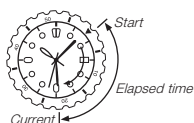

# Operation Guide 5614

CASIO®

- Your watch may differ somewhat from the one shown in the illustration.

### Crown Operations

Some water-resistant models (100 meters, 200 meters) have a screw-in crown. When you need to perform a crown operation, rotate it towards you to unscrew it. Then pull the crown out. Avoid applying undue force when pulling. The watch loses its water resistance while the crown is unscrewed. After performing a crown operation, fully screw the crown back in.

### If your watch has a rotary bezel...

You can rotate the bezel to align its ▼ mark with the minute hand. Then you will be able to tell how much time has elapsed since aligning the ▼ mark.