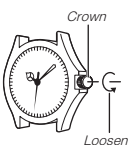

# Operation Guide 5614

CASIO®

- Your watch may differ somewhat from the one shown in the illustration.

### Crown Operations

Some water-resistant models (100 meters, 200 meters) have a screw-in crown. When you need to perform a crown operation, rotate it towards you to unscrew it. Then pull the crown out. Avoid applying undue force when pulling. The watch loses its water resistance while the crown is unscrewed. After performing a crown operation, fully screw the crown back in.

### If your watch has a rotary bezel...

You can rotate the bezel to align its ▼ mark with the minute hand. Then you will be able to tell how much time has elapsed since aligning the ▼ mark.