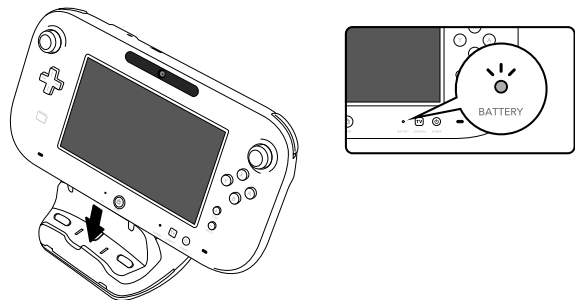

Wii U GamePad:

1. 1 Place the Wii U GamePad into the front charging port on the station as shown below.

1. 2 The Battery LED on the Wii U GamePad lights up orange during charging and will turn off when the battery is fully charged.