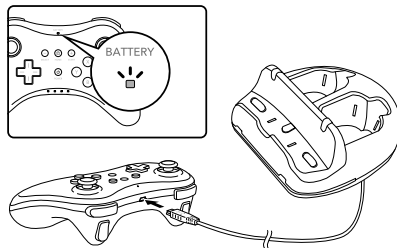

- 2 When inserting the Wii Remote into the charge station, the charge status indicator glows red while the battery pack is recharging. When recharging is complete, the charge status indicator glows green.

Wii U GamePad:

- 1 Place the Wii U GamePad into the front charging port on the station as shown below.

- 2 The Battery LED on the Wii U GamePad lights up orange during charging and will turn off when the battery is fully charged.

Wii U Pro Controller:

- 1 Locate the mini USB charge cable on the bottom of the Wii U Controller Charge Station.

- 2 Insert the mini USB charge connector into the Wii U Pro Controller.
- 3 The charge status indicator LED will light up (orange) on the Pro Controller while charging and turn off when fully charged.