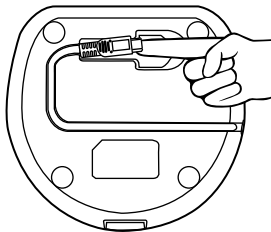

- 2 When inserting the Wii Remote into the charge station, the charge status indicator glows red while the battery pack is recharging. When recharging is complete, the charge status indicator glows green.

Wii U GamePad:

- 1 Place the Wii U GamePad into the front charging port on the station as shown below.

- 2 The Battery LED on the Wii U GamePad lights up orange during charging and will turn off when the battery is fully charged.

Wii U Pro Controller:

- 1 Locate the mini USB charge cable on the bottom of the Wii U Controller Charge Station.

- 2 Insert the mini USB charge connector into the Wii U Pro Controller.
- 3 The charge status indicator LED will light up (orange) on the Pro Controller while charging and turn off when fully charged.