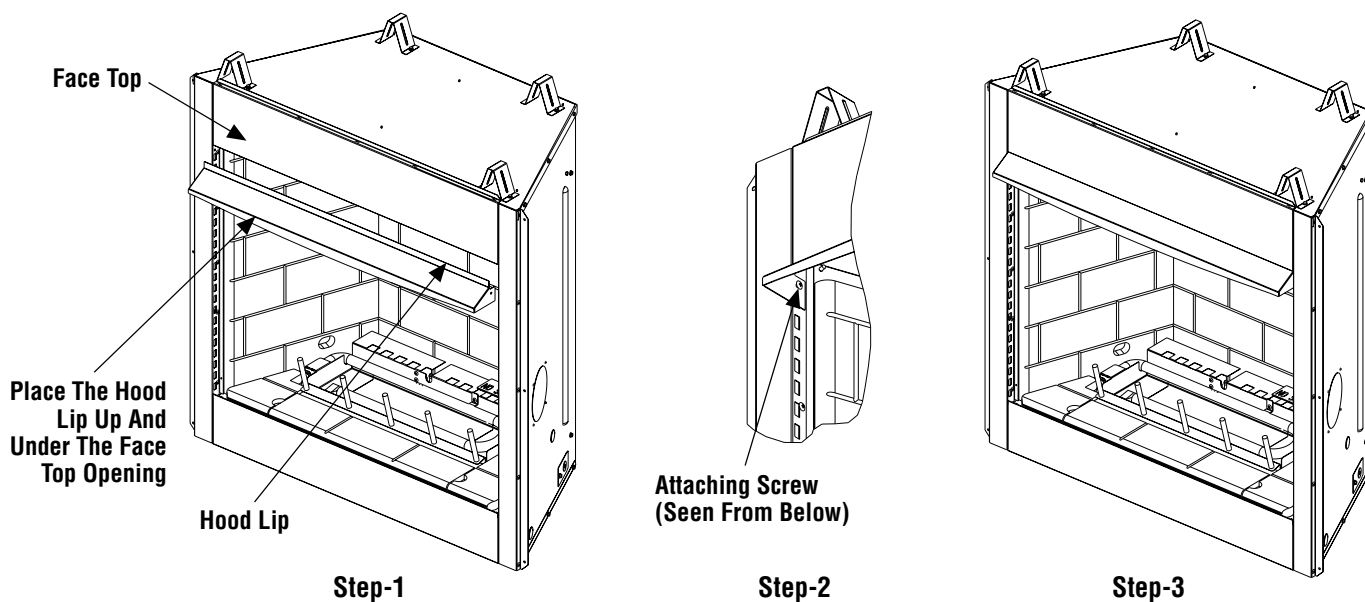

**INSTALLATION INSTRUCTIONS**

To install the hood trim kit, refer to *Figure 1* and follow the steps outlined below:

**Step 1.** Turn off the fireplace and allow it to cool before proceeding.

**Step 2.** Place the hood lip under the face top opening, as shown in *Figure 1 - Step 1*. Attach the hood with two (2) screws, one each side, as shown in *Figure 1 - Step 2*. Completed installation is shown in *Figure 1 - Step 3*.