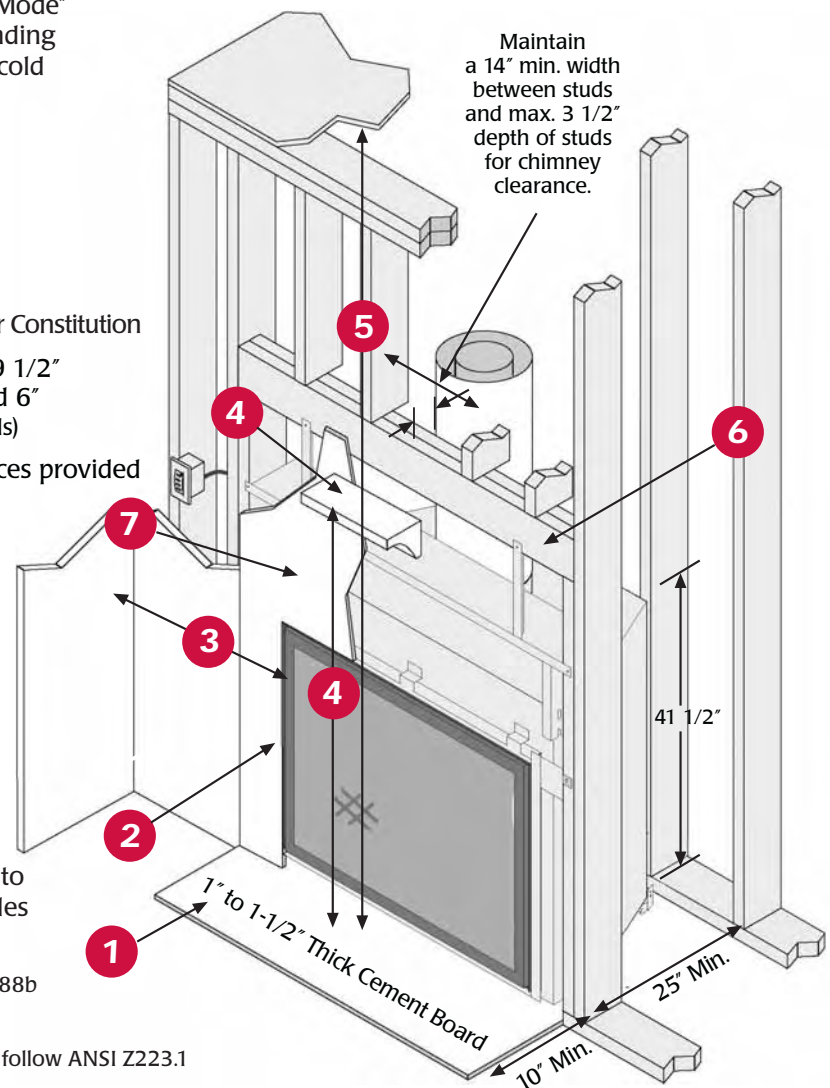

Tested and Certified by OMNI-Test Laboratories Inc. to ANSI Z21.88b "Vented Gas-Fired Direct Fireplace Heater".

Must be installed in accordance with all local codes, if any; if not, follow ANSI Z223.1 and the requirements listed in the Owner's Manual.

Note: Improper installation of your gas appliance or failure to operate it in accordance to the guidelines detailed in the Owner's Manual may negate your warranty. We recommend all Lopi appliances be installed and maintained on an annual basis by your specialty hearth retailer.

Your Lopi Authorized Dealer is Located At:

Visit us online at: www.lopifire.com

© Copyright T. I. 10/2007 Printed in U.S.A.

We reserve the right to improve or change our products without prior notification. Consult the Owner's Manual for complete installation requirements. Photos and illustrations are for descriptive purposes only.

Download from www.Somanuals.com. All Manuals Search And Download.

Gas Input & Performance:

- **Adjustable High Heat System:**
  20,800 – 38,000 Btu's (NG)
  23,500 – 38,000 Btu's (LP)
- **Heater Rated Fireplace:** Heats up to 1,000 sq. ft.*
  *Heating capacity will vary depending on the temperature zone you live in.