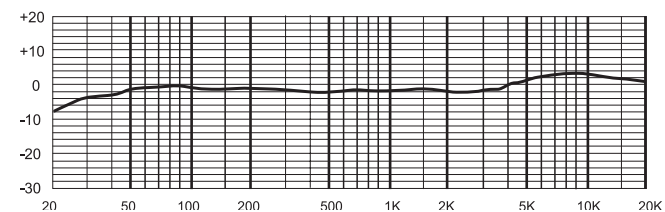

Microphone Cable

This microphone connects to a mixer or preamp via XLR cable (not included). The microphone cable can have a profound effect on the sound of any microphone. Even the finest microphones will sound poor if the interconnect cable allows noise to enter, or causes distortion and loss of information. Use only the best microphone cable your budget will allow. We recommend Mogami cable for the best results.

Care

Dust and foreign material can degrade the performance of a microphone over time so always store the unit in its case. For vocals closer than 3", use a pop filter or a foam windscreen to avoid getting moisture on the diaphragm as this can substantially degrade the microphone's performance. Store the microphone in its original packaging in a cool, dry place along with the included packet of silica gel. These steps will help keep the mic in proper working order and sounding its best for many years to come.

Specifications

Type	Pressure gradient condenser microphone
Capsule Size	32mm
Frequency Range	30 Hz – 20 kHz
Polar Pattern	Cardioid
Sensitivity	15mV/Pa
Impedance	200 Ω
Equivalent Noise Level	20dB (A weighted IEC 268-4)
S/N Ratio	74dB (Ref. 1Pa A-weighted)
Max SPL for .5% THD	130 dB
Power Requirements	48V Phantom Power ($\pm 4V$)
Weight	0.8 lbs
Size	47mm x 170mm (1.85" x 6.70")
Metal Finish	Shark skin and silver

Frequency Chart