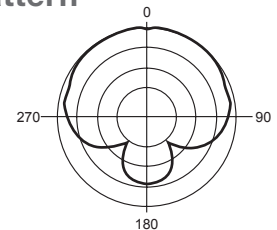

Polar Pattern

Warranty

Marshall microphones are guaranteed against defects in material and workmanship for one year from the date of purchase. Should you encounter any problem with this unit, promptly contact the company you purchased it from for assistance. The original dated sales receipt will be necessary for any warranty claim. Do not send any unit directly to us without prior authorization from our service department. Warranty coverage is limited to repair or replacement (at our option) of the microphone, and does not cover incidental damages due to use of this unit, nor damage caused by accidental misuse of this product.