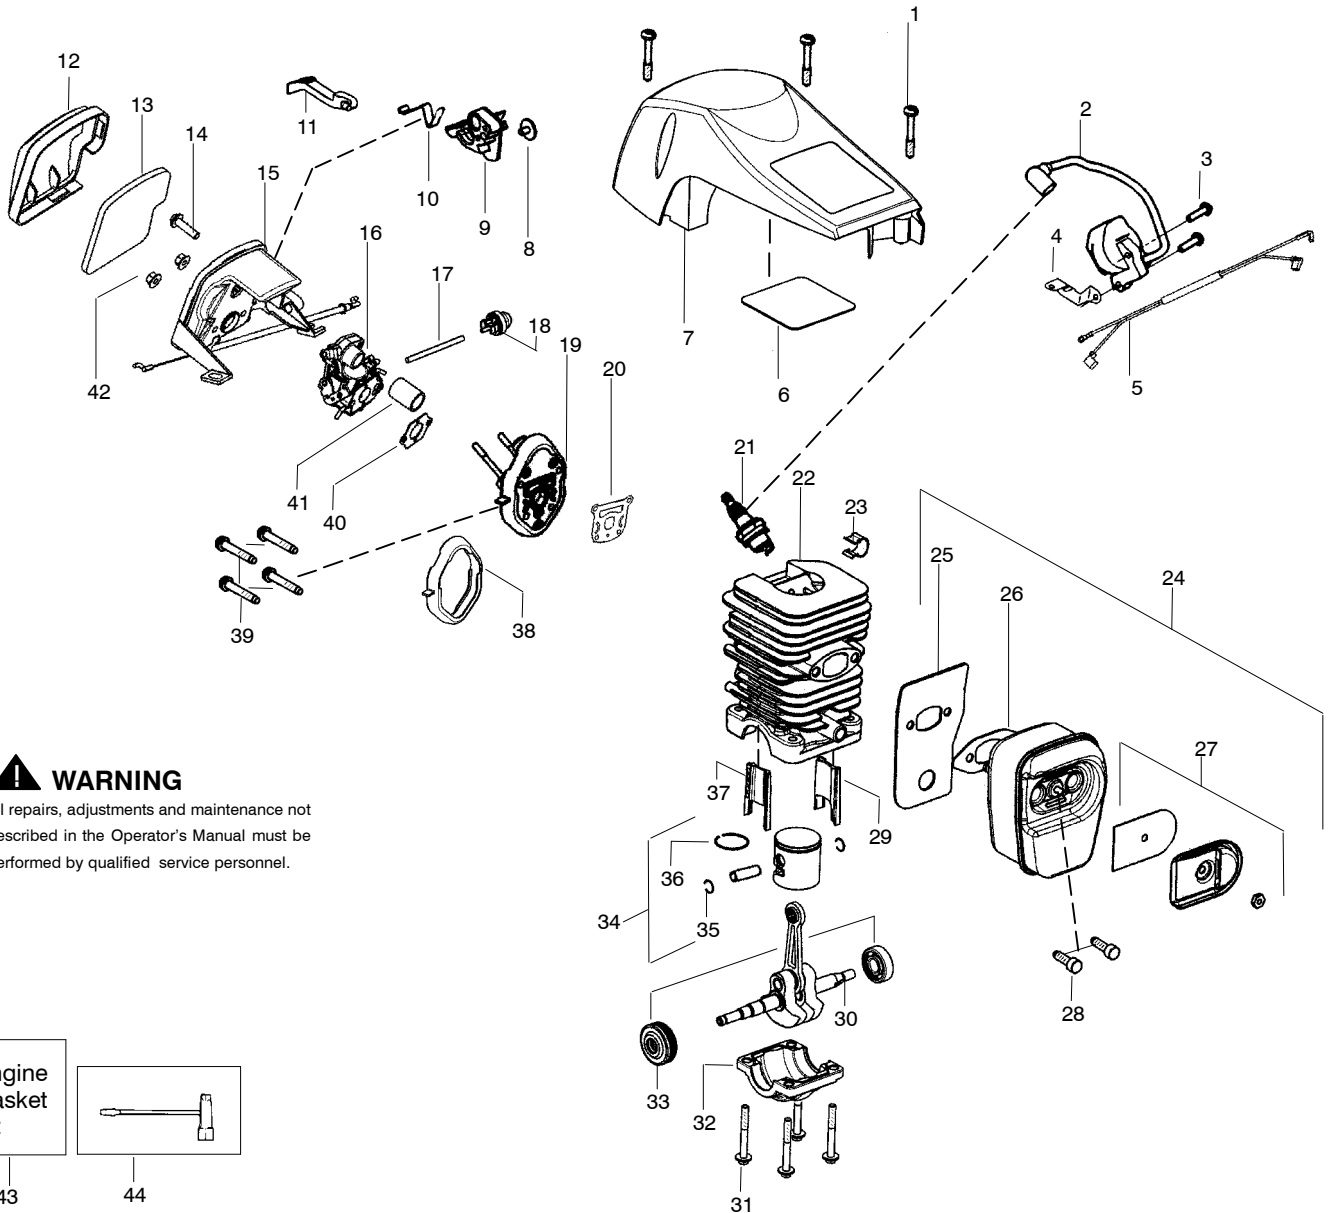

⚠ WARNING

All repairs, adjustments and maintenance not described in the Operator's Manual must be performed by qualified service personnel.

Ref.	Part No.	Description	Ref.	Part No.	Description	Ref.	Part No.	Description
1.	530016153	Screw	19.	530071889	Kit-Carb. Adaptor (Incl. # 20,38,41)	37.	545015401	Insert-Right (gray)Cyl.
2.	545115801	Module-Ignition	20.	530071894	Gasket-cyl. (kit)	38.	530071894	Seal-Adaptor (kit)
3.	530016432	Screw	21.	952030150	Accy-Spark Plug (RCJ-7Y)	39.	530016426	Screw
4.	530058661	Strap-Ground	22.	530071885	Kit-Cylinder (Incl. 29,37)	40.	530071894	Gasket-Carb. (kit)
5.	530057943	Assy-Wire Harness	23.	530016136	Clip-High Tension Lead	41.	530057926	Tube-Intake
6.	530059006	Reflector-Tape	24.	545081801	Kit-Muffler (Incl. 25,26,27,28)	42.	530016101	Nut-Carb.
7.	545045801	Shield-Cylinder(Incl.1,6)	25.	530057942	Backplate-Muffler	43.	530071894	Kit-Gasket (Incl. 20,26,38,40)
8.	530016080	Screw	26.	530071894	Gasket-Muffler (kit)	44.	530031135	Scrench
9.	530057891	Lever-Ignition Switch	27.	545081701	Kit-Spark Arrestor			
10.	530057908	Spring-Ignition Switch	28.	530016338	Bolt-Muffler			
11.	530059399	Knob-Choke	29.	545015301	Insert-Left (black) Cyl.			
12.	530059001	Cover-Air Filter	30.	545112901	Assy-Crankshaft/Rod Bolt			Not Shown
13.	530057869	Filter-Air	31.	530016417	Bolt			
14.	530016425	Screw	32.	530057941	Cap-Crankcase			
15.	545046901	Housing-Air Filter w/cable	33.	530056363	Assy-Bearing/Seal			
16.	---	Carburetor	34.	530071882	Kit-Piston (Incl. 35,36)			
	545070601	Zama W26B (Incl. 18)	35.	530015697	Retainer-Piston Pin			Manual-Operator (Euro 1)
17.	530069247	Kit-Fuel Line (Small)	36.	530038729	Ring-Piston		115292926	Decal-Warning
18.	530047721	Bulb-Purge "snap-in"					545083601	

✓ = NEW PART NUMBER FOR THIS IPL   * = REFER TO THE SERVICE REFERENCE INDICATED FOR MORE INFORMATION. (LOCATED AT END OF IPL)