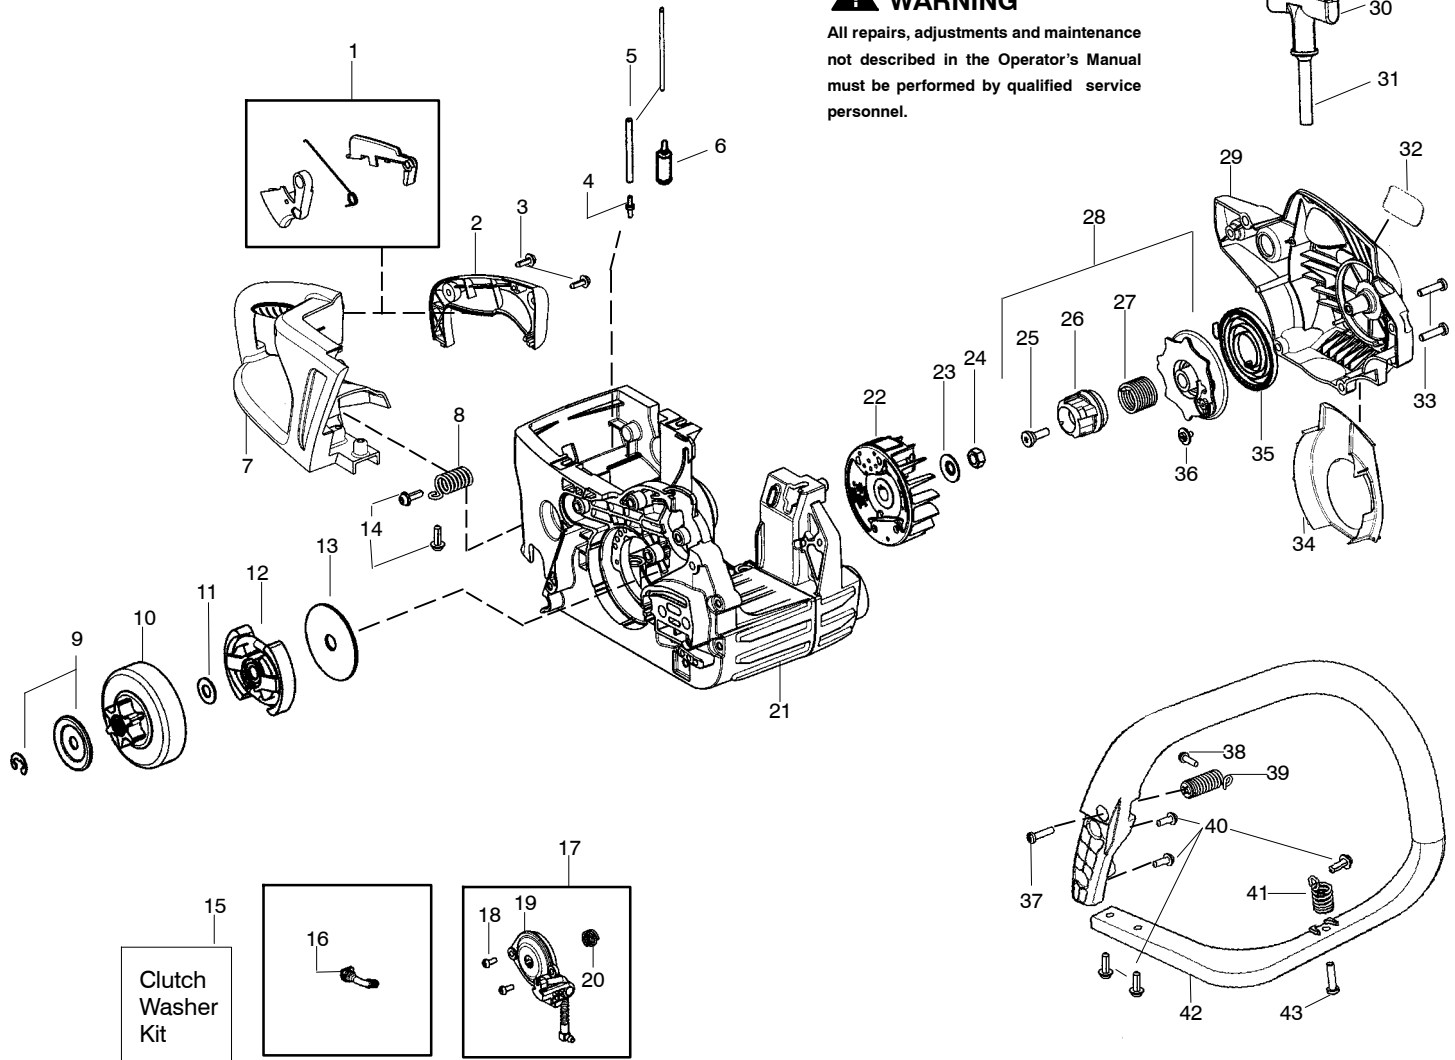

Note: Illustration may differ from actual model due to design changes

⚠ WARNING

All repairs, adjustments and maintenance not described in the Operator's Manual must be performed by qualified service personnel.

Ref.	Part No.	Description	Ref.	Part No.	Description
1.	580864201	Kit - Trigger/Lockout	22.	545016308	Assy - Flywheel
2.	545011901	Cover - Handle	23.	530015127	Washer - Flywheel
3.	530016433	Screw	24.	530016134	Nut - Flywheel
4.	530023877	Fitting - Fuel line	25.	530021179	Screw - Shoulder
5.	580727101	Kit - Fuel Line	26.	530059677	Starter Hub - EPS
6.	530095649	Assy - Fuel Pick Up	27.	530021180	Spring - EPS
7.	545012101	Handle - Rear	28.	530071966	Kit - EPS Starter Pulley (Incl. 25,26,27,36)
8.	530059475	Spring - Rear Isolator	29.	545045901	Housing - Fan
9.	---	Washer (Ref. #15)	30.	580835201	Handle - Starter
10.	530057905	Assy - Clutch Drum 3/8"	31.	530069232	Kit - Rope
11.	---	Washer (Ref. #15)	32.	580767001	Decal - Fan Housing
12.	530057907	Assy - Clutch	33.	530016432	Screw
13.	530016419	Washer - Large Clutch	34.	580678501	Baffle - Gold
14.	530015906	Screw	35.	576657801	Spring - Starter
15.	530071945	Kit - Clutch Washer (Incl. 9,11)	36.	530016080	Screw
16.	530057924	Assy - Oil Pick Up	37.	530016432	Screw
17.	530071891	Kit - Oil Pump (Incl. 18,19,20)	38.	530016443	Screw
18.	545227101	Screw	39.	530059480	Assy - Rear Iso. Spring
19.	530057931	Assy - Oil Pump	40.	530015906	Screw
20.	530037820	Gear - Worm	41.	530059479	Assy - Front Iso. Spring
21.	579061601	Assy - Chassis (Incl.) (Page 2) 4,5,8,14 (Page 1) 2,26,27,28,29,30,31)	42.	530057878	Handle - Front
			43.	530016432	Screw

✓ = NEW PART NUMBER FOR THIS IPL

* = REFER TO THE SERVICE REFERENCE INDICATED FOR MORE INFORMATION. (LOCATED AT END OF IPL)