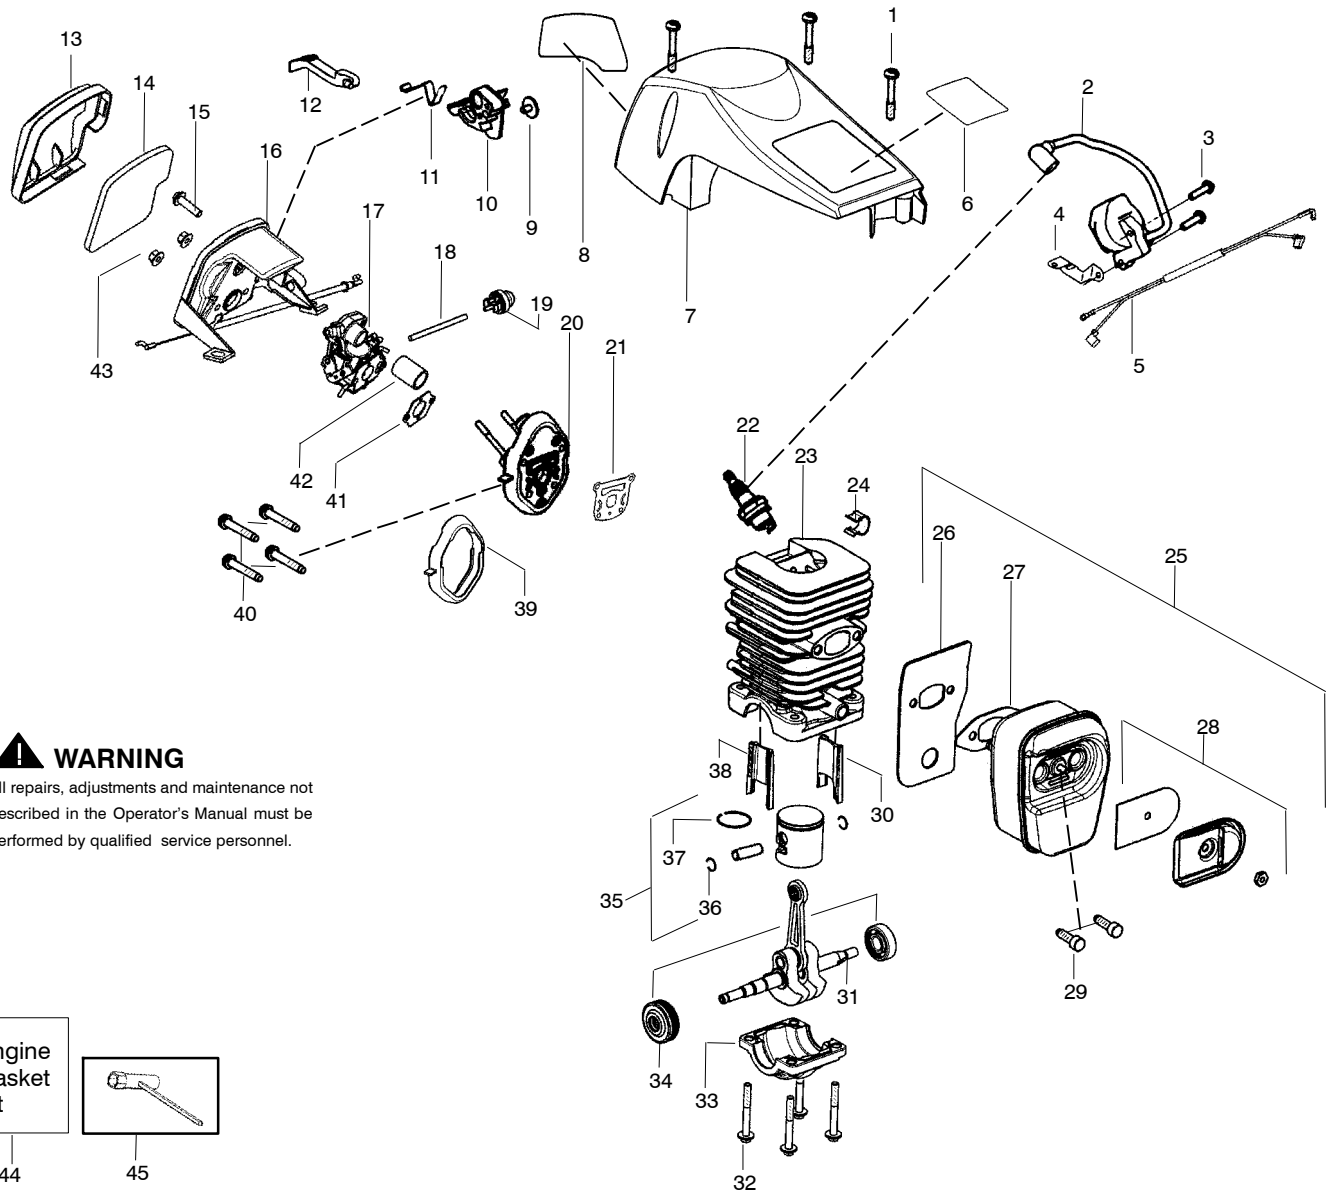

⚠ WARNING
All repairs, adjustments and maintenance not described in the Operator's Manual must be performed by qualified service personnel.

Ref.	Part No.	Description	Ref.	Part No.	Description	Ref.	Part No.	Description
1.	530016153	Screw	20.	530071889	Kit-Carb. Adaptor (Incl. # 21,39,42)	38.	545015401	Insert-Right Cyl.(gray)
2.	545115801	Module-Ignition	21.	----	Gasket (Ref.#20,44)	39.	----	Seal (Ref.#20,44)
3.	530016432	Screw	22.	952030150	Accy-Spark Plug (RCJ-7Y)	40.	530016426	Screw
4.	530058661	Strap-Ground	23.	530071885	Kit-Cylinder (Incl. 30,38)	41.	----	Gasket (Ref.#44)
5.	530057943	Assy-Wire Harness	24.	530058660	Clip-High Tension Lead	42.	530057926	Tube-Intake
6.	577923702	Decal - Warning	25.	545081801	Kit-Muffler(Incl.26,27,28,29)	43.	530016101	Nut-Carb.
7.	545045801	Shield-Cylinder(Incl. 1)	26.	530057942	Backplate-Muffler	44.	530071894	Kit-Gasket (Incl . 21,27,39,41)
8.	580783801	Decal-Start Reminder	27.	----	Gasket (Ref.#25,44)	45.	530031135	Scrench
9.	530016080	Screw	28.	545081701	Kit-Spark Arrestor			
10.	530057891	Lever-Ignition Switch	29.	530016338	Bolt-Muffler			
11.	530057908	Spring-Ignition Switch	30.	545015301	Insert-Left Cyl.(black)			
12.	530059399	Knob-Choke	31.	545112901	Assy-Crankshaft/Rod			
13.	530059001	Cover-Air Filter	32.	530016417	Bolt			
14.	530057869	Filter-Air	33.	530057941	Cap-Crankcase			
15.	530016425	Screw	34.	530056363	Assy-Bearing/Seal			
16.	545046901	Housing-Air Filter w/cable	35.	530071882	Kit-Piston (Incl. 36,37)			
17.	545070601	Carburetor Zama W26	36.	530015697	Retainer-Piston Pin			
18.	580727101	Kit-Fuel Line	37.	530038729	Ring-Piston			
19.	530047721	Bulb-Purge "snap-in"				577032701		Scabbard Assy.
								Not Shown

✓ = NEW PART NUMBER FOR THIS IPL   ★ = REFER TO THE SERVICE REFERENCE INDICATED FOR MORE INFORMATION. (LOCATED AT END OF IPL)