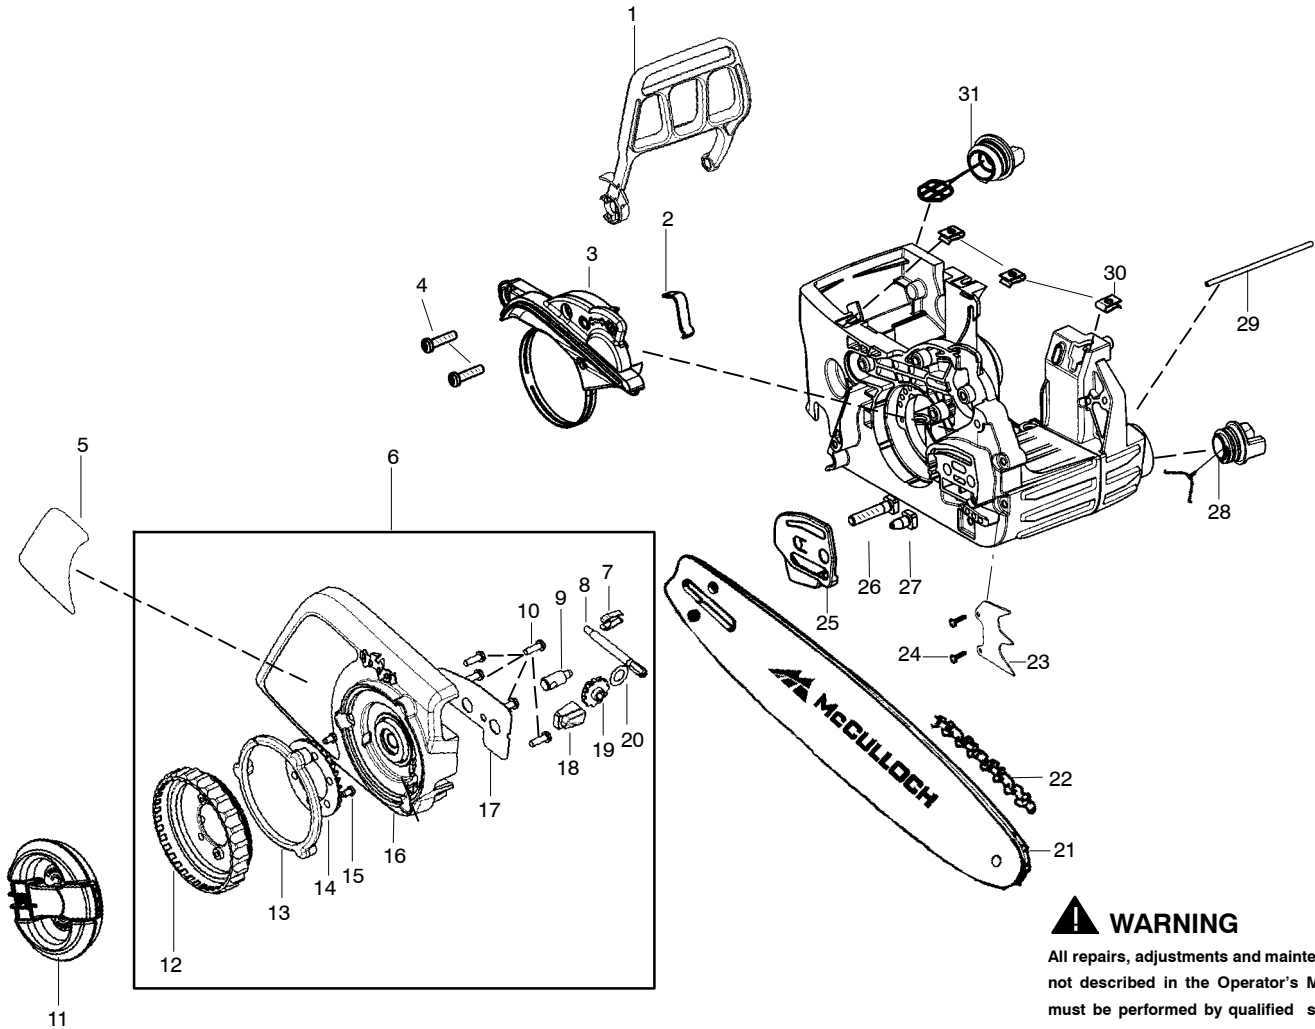

Note: Illustration may differ from actual model due to design changes

⚠ WARNING
All repairs, adjustments and maintenance not described in the Operator's Manual must be performed by qualified service personnel.

Ref.	Part No.	Description	Ref.	Part No.	Description
1.	530057880	Handguard	25.	530057910	Plate - Bar
2.	530016416	Spring - Handguard	26.	573974101	Bolt - Bar
3.	530071893	Kit - Chainbrake	27.	573974001	Bolt - Tapered Bar
4.	530016432	Screw	28.	530057236	Assy - Oil Cap w/ret.
5.	580864801	Decal - B/C 400T	29.	530058786	Assy - Oil Vent
6.	577315002	Assy. - Clutch Cover (Incl.7,8,9,10,12,13,14,15,16,17,18,19,20)	30.	530015922	Nut - "U" type speed
7.	576617301	Clip - Spring	31.	577858501	Cap - Fuel with retainer
8.	525501001	Screw - Bar Adjust			
9.	525500901	Pin - Bar Adjust			
10.	574780301	Screw M3.63			
11.	577314401	Assy. - Knob Lever			
12.	525501803	Wheel - Knob Tensioning			
13.	579011601	Ring - Ret. Knob			
14.	525501401	Gear - Ring Cover			
15.	573974201	Screw M3.5			
16.	525501501	Cover - Clutch			
17.	573973701	Plate - Gear Cover			
18.	573973801	Stopper - Bar Adjust Screw			
19.	525501301	Gear - Screw Adjuster			
20.	577149501	Washer - Spacer 8mm			
21.	580784001	Bar 18"			
22.	579580201	Chain 18" (91PX)			
23.	530014381	Kit - Spike (incl. 24)			
24.	530016439	Screw			

✓ = NEW PART NUMBER FOR THIS IPL   ★ = REFER TO THE SERVICE REFERENCE INDICATED FOR MORE INFORMATION. (LOCATED AT END OF IPL)