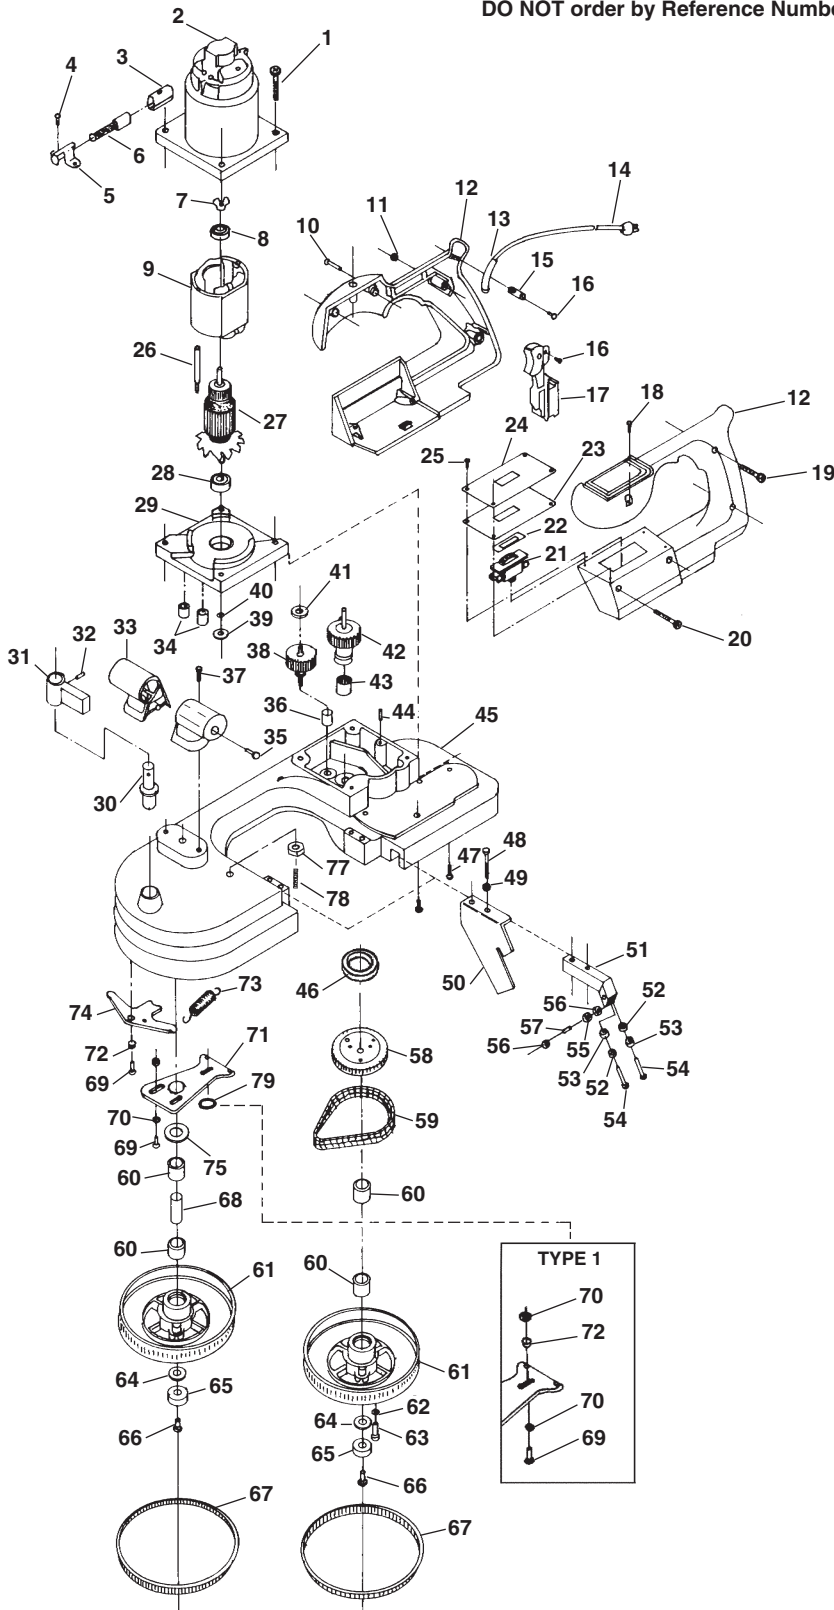

NOTE: Order parts by Catalog Number only.  
DO NOT order by Reference Number.

Ref. No.	Catalog No.	Description
1	74420	Housing Screw
2	42137	Motor Housing
3	18437	Brush Holder
4	42142	Screw
5	18432	Brush Retainer
6	50017	Set 2 Brushes (Inc. Ref No.5)
7	42147	Load Washer
8	18167	Armature Bearing
9	42152	Field 115V (932 Only)
	46912	Field 115V (932-VS only)
10	42162	Screw
11	78660	Nut
12	42167	Handle Set (932 Only)
	46947	Handle Set (932-VS Only)
13	18207	Strain Relief (932 Only)
	78675	Strain Relief (932-VS Only)
14	42172	Cord (932 Only)
	46922	Cord (932-VS Only)
15	78680	Cord Clamp
16	78690	Switch Mount Screw
17	78530	Switch (932 Only)
	46917	Switch (932-VS Only)
18	42177	Screw
19	74375	Handle Upper Screw
20	42182	Screw
21	42187	Switch (932 Only)
	47022	Speed Control (932-VS Only)
22	42192	Insulator (932 Only)
23	42197	Insulator (932-VS Only)
24	42202	Decorator Plate (932 Only)
25	74210	Screw (932 Only)
26	42207	Screw
27	42212	Armature 115V
28	42222	Bearing
29	42227	Intermediate Plate
30	42232	Tension Shaft
31	74170	Tension Knob
32	74175	Pin
33	42237	Knob Set
34	42242	Bearing
35	42247	Screw
36	42252	Bearing
37	78615	Yoke Screw
38	42257	Intermediate Gear
39	42262	Slinger
40	18242	O-Ring
41	18217	Washer
42	42267	Gear & Sprocket Assembly
43	42272	Needle Bearing
44	42277	Pin
45	42282	Pulley Housing Assy (932 Only)
	46932	Pulley Housing (932-VS Only)
46	42287	Seal
47	42292	Screw
48	42297	Screw
49	46957	Lock Washer
50	87415	Guide Stop
51	87430	Blade Guide (932-VS)
	46937	Blade Guide Holder (932-VS Only)
	46942	Blade Guide Hardware Package
	46942	(Includes Ref. Nos. 48, 49, 53-57)
52	74040	Outer Bearing
53	78510	Guide Roller
54	78695	Screw
55	74055	Guide Bearing
56	87425	Washer
57	87420	Pin
58	74080	Driven Sprocket
59	74085	Chain
60	74035	Pulley Bearing
61	42302	Pulley
62	78490	Lock Washer
63	42307	Screw
64	74295	Pulley Washer
65	74245	Pulley Washer
66	74250	Pulley Screw
67	74165	Tire
68	78550	Front Pulley
69	78615	Yoke Screw
70	78635	Washer (Shim as Required)
71	78620	Yoke Plate
72	78610	Bushing
73	78630	Tension Spring
	46952	Tension Spring (932-VS Only)
74	78605	Yoke
75	74215	Shaft Washer
76	46927	Ground Screw (Not Shown)
77	59592	Nut
78	59597	Slotted Set Screw
79	59602	Snap Ring