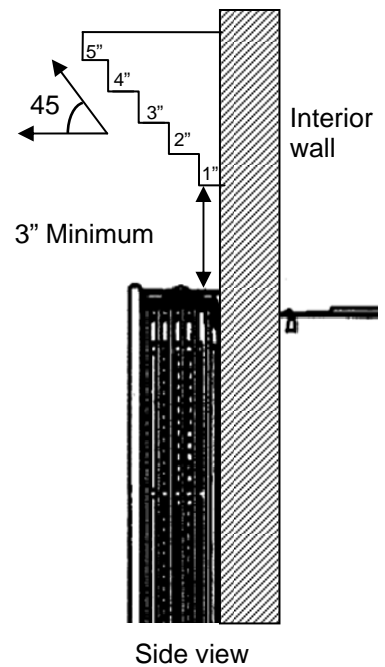

Clearances for a mantle or decorative overhang