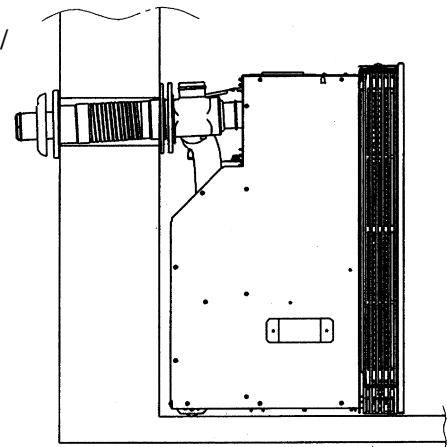

VENTING WITH NO EXTENSIONS

Name	Kit No.	fits walls
Vent Kit A	FOT-203	4 1/3 - 9 1/2 inch (110 - 240 mm)
Vent Kit B	FOT-204	9 1/2 - 15 3/4 inch (240 - 400 mm)

Wall penetration hole: 3 1/2 in (90 mm)

Flue extensions are not authorized to be used with the FOT-203 and FOT-204 manifolds.

FOT-203 /
FOT-204