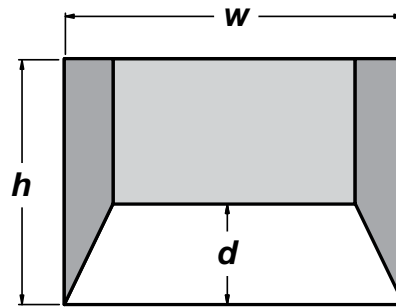

### LOCATION

Minimum Enclosure Dimensions	
Width (w)	33.8 in (860 mm)
Height (h)	26.0 - 26.2 in (660-665 mm)
Depth (d)	15.0 - 16.9 in (380-430 mm)

Minimum Enclosure Dimensions in a Corner	
x	63.8 in (1620 mm)
y	45.1 in (1146 mm)
z	31.9 in (810 mm)