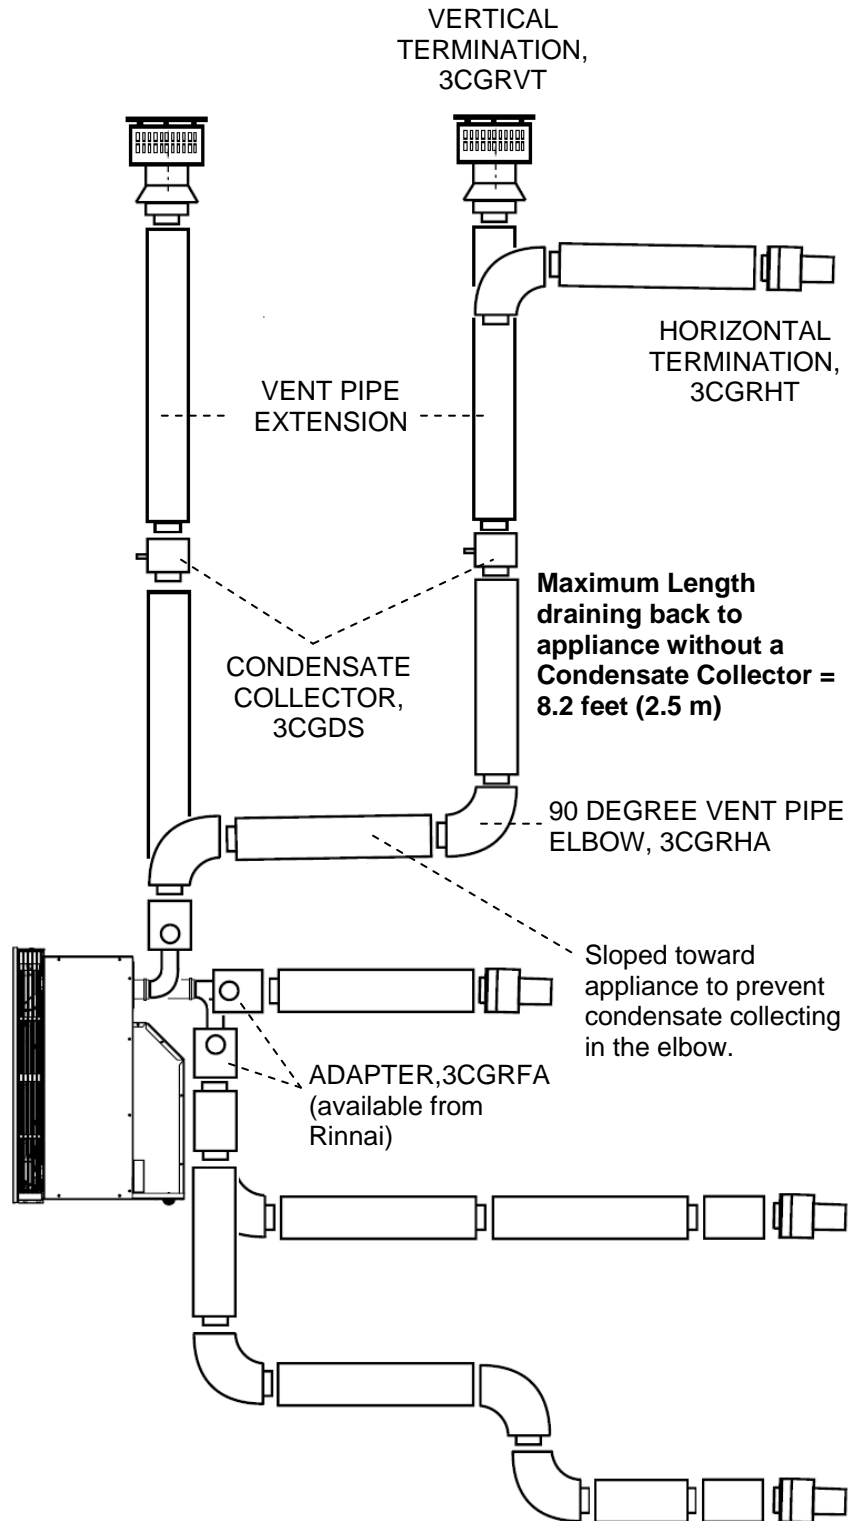

#### Certified and Listed Vent Products

Manufacturer: Metal-Fab

Product: Corr/Guard

Part Number	Description
3CGRFA	Adapter Kit (available from Rinnai)
3CGDS	Condensate Collector
3CGRVT	Vertical Termination
3CGRHT	Horizontal Termination
3CG6	6" Vent Pipe Extension
3CG12	12" Vent Pipe Extension
3CG18	18" Vent Pipe Extension
3CG24	24" Vent Pipe Extension
3CG36	36" Vent Pipe Extension
3CGRHA	90 Degree Vent Pipe Elbow

Refer to the Metal-Fab direct vent system components catalogue to determine the parts required for you particular vent application.

Maximum Length = 33 feet (10 m) and 3 elbows