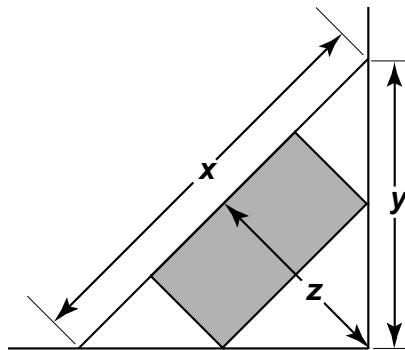

### LOCATION

Minimum Enclosure Dimensions	
Width (w)	33.8 in (860 mm)
Height (h)	26.0 - 26.2 in (660-665 mm)
Depth (d)	15.0 - 16.9 in (380-430 mm)

Minimum Enclosure Dimensions in a Corner	
x	63.8 in (1620 mm)
y	45.1 in (1146 mm)
z	31.9 in (810 mm)

### Clearances for a mantle or decorative overhang