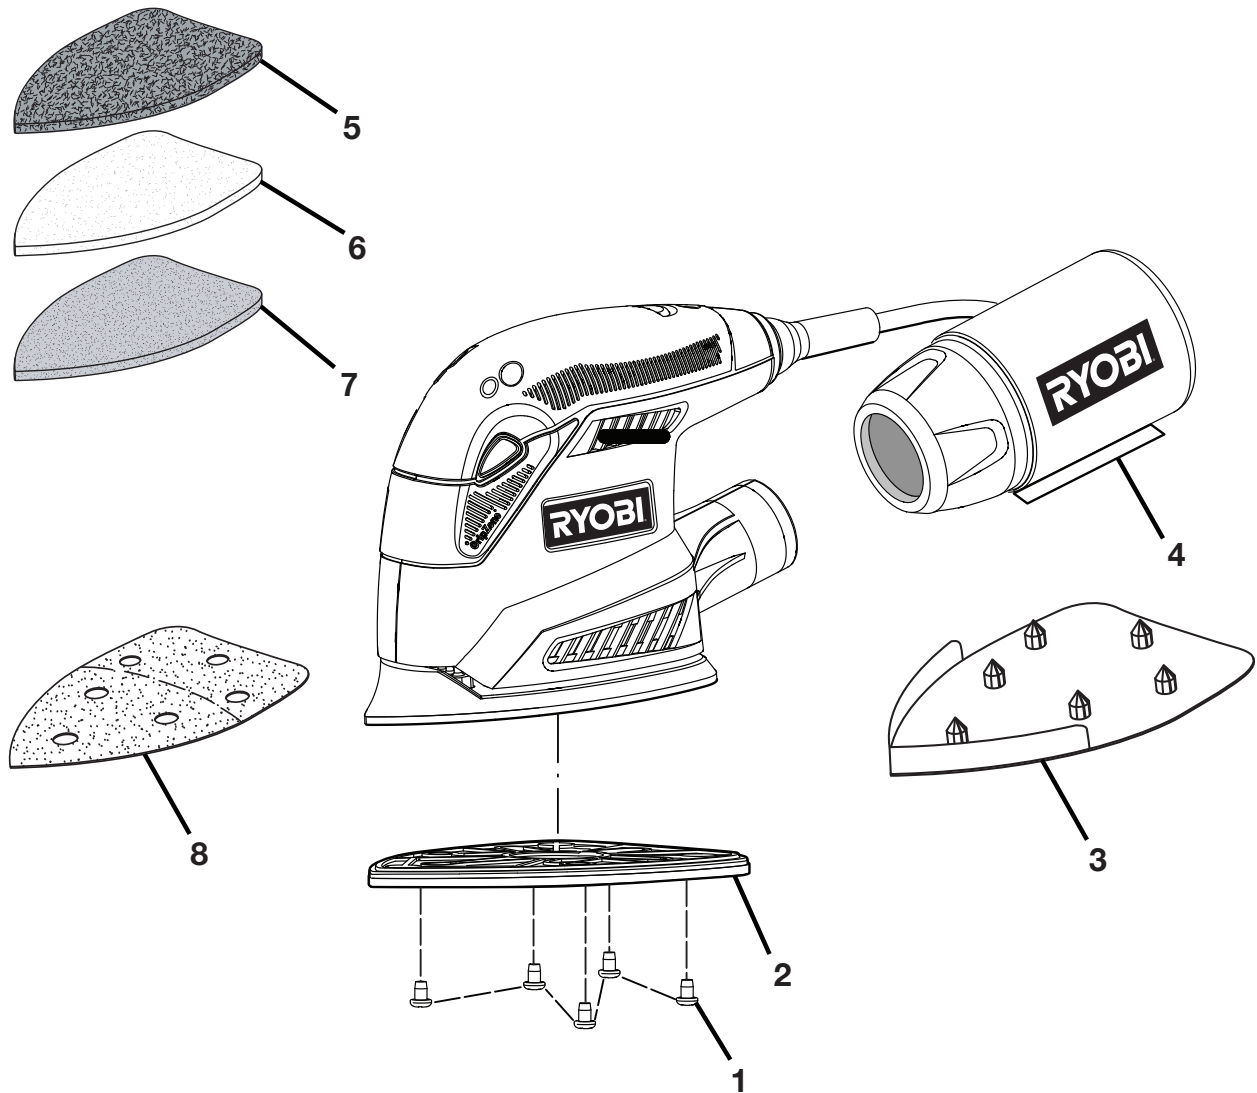

**RYOBI
CORNER CAT SANDER
MODEL NO. CFS1503
REPAIR SHEET**

RYOBI CORNER CAT SANDER – MODEL NUMBER CFS1503

The model number will be found on a plate attached to the motor housing. Always mention the model number in all correspondence regarding your **CORNER CAT SANDER** or when ordering repair parts.

PARTS LIST

Key No.	Part Number	Description	Qty.
1	CFS1501-01	* SCREW (M4.2 x 8 mm)	4
2	039065005001	PLATEN	1
3	CFS1501-32	PAPER PUNCH	1
4	039065005022	DUST BAG ASSEMBLY.....	1
5	CFS1501-36	HEAVY SCRUB PAD.....	1
6	CFS1501-37	LIGHT SCRUB PAD.....	1
7	CFS1501-38	POLISHING SCRUB PAD.....	1
8	CFS1501-33	* SANDING SHEET 60-grit	1
	CFS1501-34	* SANDING SHEET 120-grit	1
	CFS1501-35	* SANDING SHEET 240-grit	1
9	039065005023	TOOL BAG (NOT SHOWN)	1
	987000149	OPERATOR'S MANUAL (NOT SHOWN)	1
	07-26-07		
	(REV:00)		