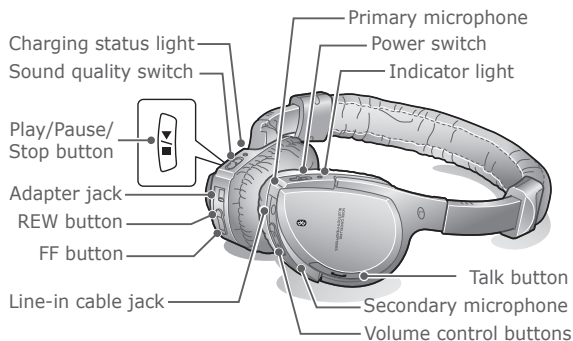

SAMSUNG

Bluetooth®

HEADSET Quick Start Guide

SBH600

MOBILE ENHANCEMENT

■ **Headquarters:**
1301 East Lookout Drive Richardson,
TX 75082

■ **Internet Address:**
[http://www.samsungmobileusa.com/
accessories](http://www.samsungmobileusa.com/accessories)

■ **Customer Care Center:**
1-888-987-4357

Guide No.: GH68-17651A
04/2008. Rev. 1.0

Your headset overview

☒ **NOTE:**

- Make sure you have the following items with your headset : Travel Adapter, User's Guide, Pouch, Line-in Cable. The items supplied with your headset may vary depending on your region.

Charging the headset

This headset has a rechargeable internal battery which is nonremovable. Ensure that you fully charge the battery before using the headset for the first time.

1. 1 Put the travel adapter into the adapter jack and into a power outlet.

The charging status light tunes on red.