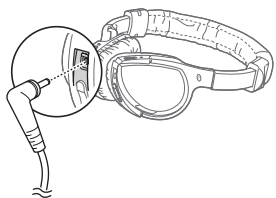

1. 2 Disconnect the travel adapter from the power outlet and the headset when the charging status light changes to blue.

☒ **NOTE:**

- Use only a Samsung-approved travel adapter. Unauthorized adapters may cause an explosion or damage to the headset.
- The battery will gradually wear out while charging or discharging because it is a consumable part.
- When a call comes in while charging, disconnect your headset from the travel adapter and answer the call.

Wearing the headset

Place the headset on your ear. Ensure to put the correct (Left, Right) earpiece on each ear.

Turning the headset on or off

- Slide the power switch to turn the headset on.
- Slide the power switch to turn the headset off.