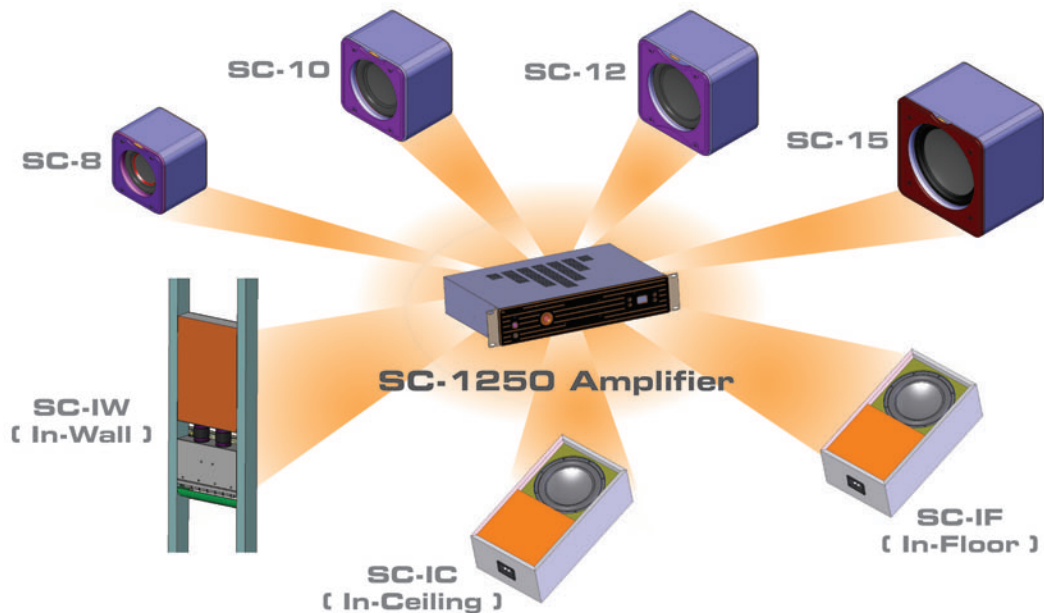

The SubContractor Series Subwoofers — a sub for every situation.

You'll be blown away by the *hidden thunder* of the SubContractor Series subs!

Specifications	SC-12 Subwoofer
Woofer:	12" forward firing (9.7" piston diameter)
Frequency Response: (+/-3 dB)	22-120 Hz
Harmonic Distortion:	<5% (typical)
Magnet Structure:	346 oz. Ferrite (21.6 lbs)
Voice Coil:	3" Dual Layer inner/outer wind
Video Shielded:	Yes
Dimensions (H/W/D): (inc. feet & grill)	14 3/4" x 14 3/8" x 10 1/8" (37.47 x 36.51 x 25.72 cm) *Allow 1-2 extra inches in depth for wire hookup.
Cabinet:	Sealed enclosure
Warranty: (parts/labor)	Two years
Shipping Weight: (approx.)	41 lbs. (26 Kg)
Room Volume Applicability: (Calibrated for high-output bass performance)* *For more conservative listening, room size values may be increased.	Up to 3000 ft³: (1) SC-12 3001-3450 ft³: (2) SC-12s 3451-3900 ft³: (3) SC-12s 3901-4350 ft³: (4) SC-12s