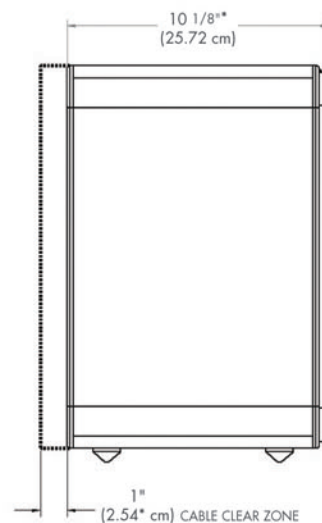

Features

- Outboard amplification for ease of placement using conventional speaker wire
- Small and shallow – just 14 3/4" x 14 3/8" x 10 1/8" (HWD) including grill and feet
- Front-firing, sealed cabinet can be placed down-firing (feet included)
- Elegant black pica finish
- The matched SC-1250 amplifier can power one or two SC-12 subs (amp sold separately)

Easy to Install and Configure

Placement of the SC-12 is easy due to its compact size, outboard amplifier, and recessed speaker wire connector. The SC-1250 rack-mountable amplifier features 3000 watts dynamic power and 1250 watts of continuous RMS power. The SC-1250 also comes with DSP control, a built-in 7-band automatic room EQ, 12-volt trigger, IR repeater jack, RS-232 control port (Crestron Certified), and a full-featured remote with factory listening presets. Standard speaker wire is used to connect the SC-1250 to the SC-12. The SC-1250 can power up to TWO SC-12 subs.

The SubContractor Series Subwoofers — a sub for every situation.

You'll be blown away by the *hidden thunder* of the SubContractor Series subs!

Specifications	SC-12 Subwoofer
Woofer:	12" forward firing (9.7" piston diameter)
Frequency Response: (+/-3 dB)	22-120 Hz
Harmonic Distortion:	<5% (typical)
Magnet Structure:	346 oz. Ferrite (21.6 lbs)
Voice Coil:	3" Dual Layer inner/outer wind
Video Shielded:	Yes
Dimensions (H/W/D): (inc. feet & grill)	14 3/4" x 14 3/8" x 10 1/8" (37.47 x 36.51 x 25.72 cm) *Allow 1-2 extra inches in depth for wire hookup.
Cabinet:	Sealed enclosure
Warranty: (parts/labor)	Two years
Shipping Weight: (approx.)	41 lbs. (26 Kg)
Room Volume Applicability: (Calibrated for high-output bass performance)* *For more conservative listening, room size values may be increased.	Up to 3000 ft ³ : (1) SC-12 3001-3450 ft ³ : (2) SC-12s 3451-3900 ft ³ : (3) SC-12s 3901-4350 ft ³ : (4) SC-12s