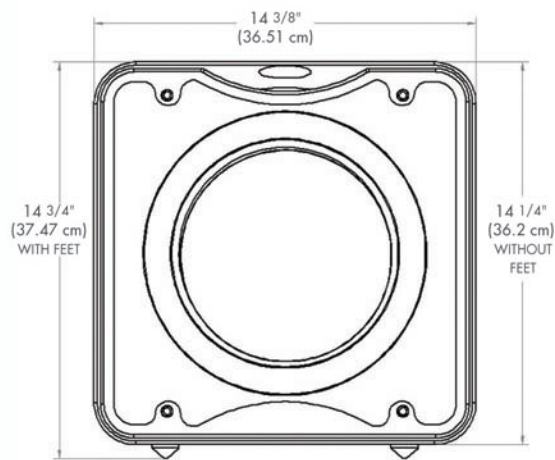

Features

- Outboard amplification for ease of placement using conventional speaker wire
- Small and shallow – just 14 3/4" x 14 3/8" x 10 1/8" (HWD) including grill and feet
- Front-firing, sealed cabinet can be placed down-firing (feet included)
- Elegant black pica finish
- The matched SC-1250 amplifier can power one or two SC-12 subs (amp sold separately)

Easy to Install and Configure

Placement of the SC-12 is easy due to its compact size, outboard amplifier, and recessed speaker wire connector. The SC-1250 rack-mountable amplifier features 3000 watts dynamic power and 1250 watts of continuous RMS power. The SC-1250 also comes with DSP control, a built-in 7-band automatic room EQ, 12-volt trigger, IR repeater jack, RS-232 control port (Crestron Certified), and a full-featured remote with factory listening presets. Standard speaker wire is used to connect the SC-1250 to the SC-12. The SC-1250 can power up to TWO SC-12 subs.

The SubContractor Series Subwoofers — a sub for every situation.

You'll be blown away by the *hidden thunder* of the SubContractor Series subs!

Specifications	SC-12 Subwoofer
Woofer:	12" forward firing (9.7" piston diameter)
Frequency Response: (+/-3 dB)	22-120 Hz
Harmonic Distortion:	<5% (typical)
Magnet Structure:	346 oz. Ferrite (21.6 lbs)
Voice Coil:	3" Dual Layer inner/outer wind
Video Shielded:	Yes
Dimensions (H/W/D): (inc. feet & grill)	14 3/4" x 14 3/8" x 10 1/8" (37.47 x 36.51 x 25.72 cm) *Allow 1-2 extra inches in depth for wire hookup.
Cabinet:	Sealed enclosure
Warranty: (parts/labor)	Two years
Shipping Weight: (approx.)	41 lbs. (26 Kg)
Room Volume Applicability: (Calibrated for high-output bass performance)* *For more conservative listening, room size values may be increased.	Up to 3000 ft ³ : (1) SC-12 3001-3450 ft ³ : (2) SC-12s 3451-3900 ft ³ : (3) SC-12s 3901-4350 ft ³ : (4) SC-12s