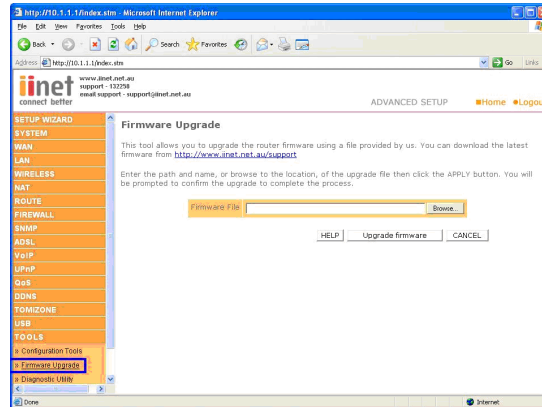

## Upgrading the Firmware on your Belkin VoIP Router

**Step 1** Open Internet Explorer and type in the Address Bar <http://10.1.1.1>

*(You will be presented with the following screen)*

**Step 2** In the password field type in **admin** and click **LOGIN**

**Step 3** Click **Advanced Setup**

*(You will be presented with the following screen)*

F1P1242EGau

F1P1242ENau

## Step 4 Click Tools then Firmware Upgrade

(You will be presented with the following screen)