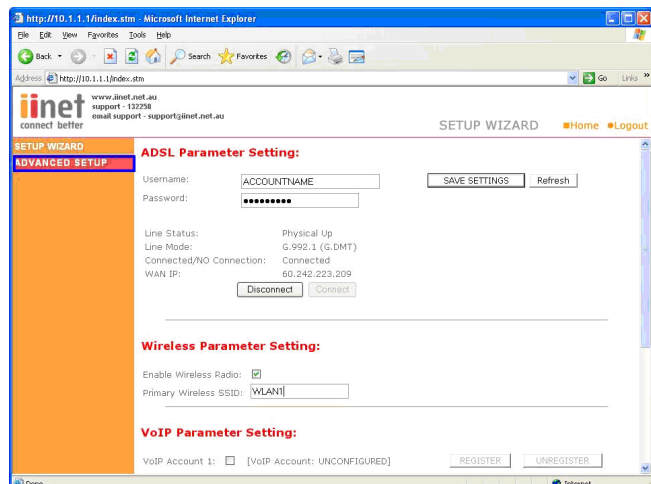

## Upgrading the Firmware on your Belkin VoIP Router

**Step 1** Open Internet Explorer and type in the Address Bar <http://10.1.1.1>

*(You will be presented with the following screen)*

**Step 2** In the password field type in **admin** and click **LOGIN**

**Step 3** Click **Advanced Setup**

*(You will be presented with the following screen)*

F1P1242EGau

F1P1242ENau