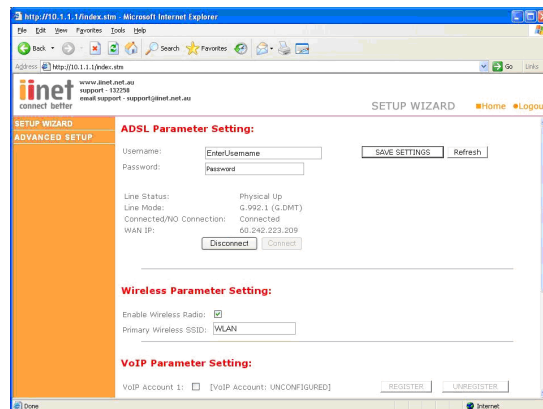

**Step 1** Open Internet Explorer and type in the Address Bar <http://10.1.1.1>

(You will be presented with the following screen)

**Step 2** In the password field type in **admin** and click **LOGIN**

**Step 3** Under ADSL Parameter Setting Enter your **Username** and **Password** into the fields

(You will be presented with the following screen)

**Step 4** Click **Save Settings**