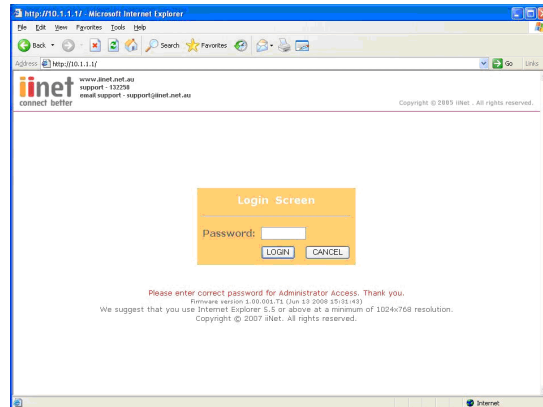

**Step 6** Click **APPLY**

(You will be presented with the following screen)

You will now need to re-enter your Username and Password Settings

Please do not use a saved configuration as it will not function correctly with the updated firmware.

**Step 1** Open Internet Explorer and type in the Address Bar <http://10.1.1.1>

(You will be presented with the following screen)

**Step 2** In the password field type in **admin** and click **LOGIN**

**Step 3** Under ADSL Parameter Setting Enter your **Username** and **Password** into the fields