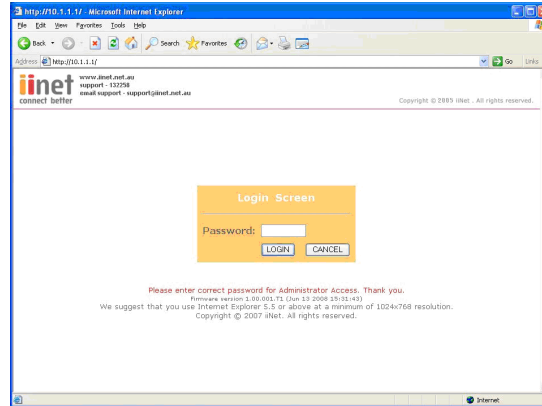

## Step 7 Click Upgrade Firmware, then OK

(You will be presented with the following screen)

## You will now need to restore the unit to Factory Defaults

**Step 1** Open Internet Explorer and type in the Address Bar <http://10.1.1.1>

(You will be presented with the following screen)

**Step 2** In the password field type in **admin** and click **LOGIN**