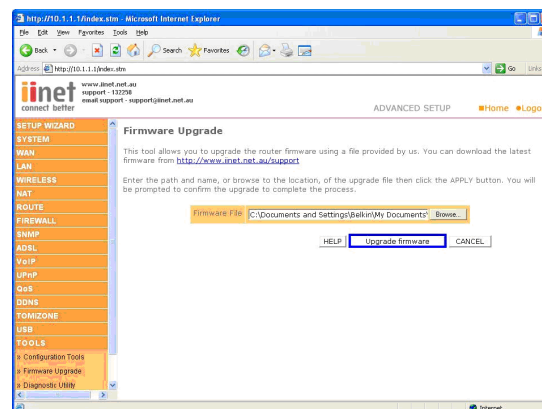

Step 6 Click Open

Step 7 Click Upgrade Firmware, then OK

(You will be presented with the following screen)