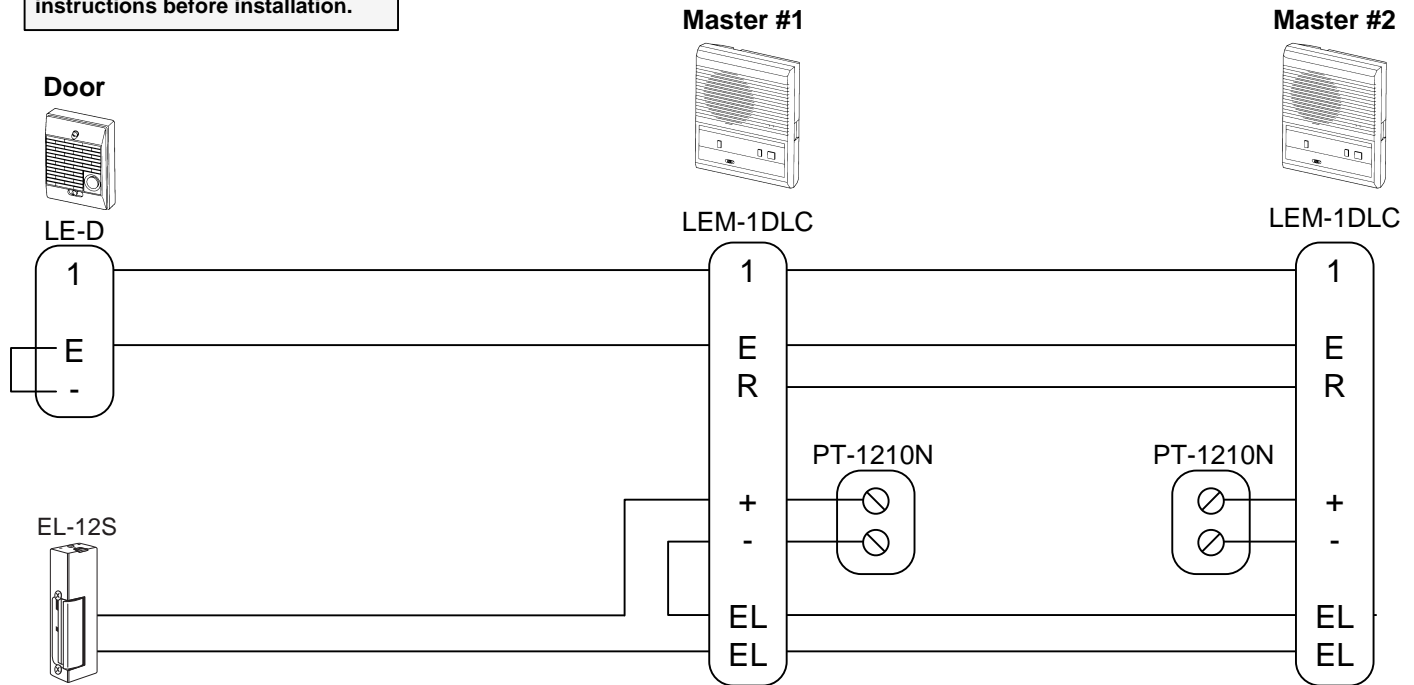

LEM-1DLC

Multi-Master Access Sentry System

Master Station for Multiple Master Use, including Occupied Lamp

Please read and understand all instructions before installation.

- INSTRUCTIONS -

IMPORTANT!!!

Each master **REQUIRES** an individual PT-1210N power supply.

OPERATION NOTES:

1. Only one master can be used at a time.
2. When the answering master presses the TALK button, the red LED above the OFF switch will light on both masters. This feature is controlled by the "R" wire between masters.
3. When the OCCUPIED light is illuminated, do not press the TALK button on the non-answering master, or a feedback will be heard throughout the system. If this occurs, turn off one of the masters (depress OFF button). At that time, communication between the door and the answering master can continue normally.
4. There is no communication between masters.

INSTALLATION GUIDELINES:

1. Separate power supplies (12-16V AC or 12-24V DC) are required at each master station.
DO NOT CONNECT +/- WIRES BETWEEN MASTERS. Keep wires for power and communication in separate jackets.
2. The door strike can be powered from one of these power sources (as shown) or from an independent source. Door release contact rating on the LEM-1DLC is 24V DC, 1A max.
3. The EL-12S is designed for a standard wood framed door, and for light to medium usage. If a different type of door is used, install a strike appropriate for that door.
4. The LEM-1DLC provides a "normally open" contact closure for door release.
5. If using a magnetic lock, either the RY-18L or RY-24L relay will be required to get a normally closed contact.
(See diagram on back)