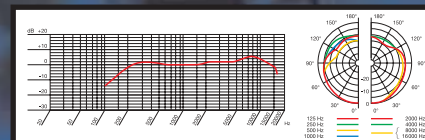

Optional accessories include the PS 3 F-Lock (top) for theft-proof installation (D 542 E) and ST 5/3 (below) for mobile use (D 542)

Frequency response and polar pattern

www.akg.com

Microphones · Headphones · Wireless Microphones · Wireless Headphones · Headsets · Electroacoustical Components

AKG Acoustics GmbH

Lemböckgasse 21–25, P.O.B. 158, A-1220 Vienna/AUSTRIA, Tel: (+43 1) 86 654-0*, Fax: (+43 1) 86 654-7516, www.akg.com, e-mail: sales@akg.com

AKG Acoustics GmbH

Bodenseestraße 228, D-81243 München/GERMANY, Tel: (+49 89) 87 16-0, Fax: (+49 89) 87 16-200, www.akg-acoustics.de, e-mail: info@akg-acoustics.de

AKG ACOUSTICS, U.S.

914 Airport Center Drive, Nashville, TN 37217, U.S.A., Tel: (+1 615) 620-3800, Fax: (+1 615) 620-3875, www.akgusa.com, e-mail: akgusa@harman.com

For other products and distributors worldwide see our website: www.akg.com

Specifications subject to change without notice.

Download from www.Son Manuals.com. All Manuals Search And Download.

H A Harman International Company