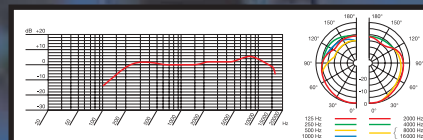

Frequency response and polar pattern