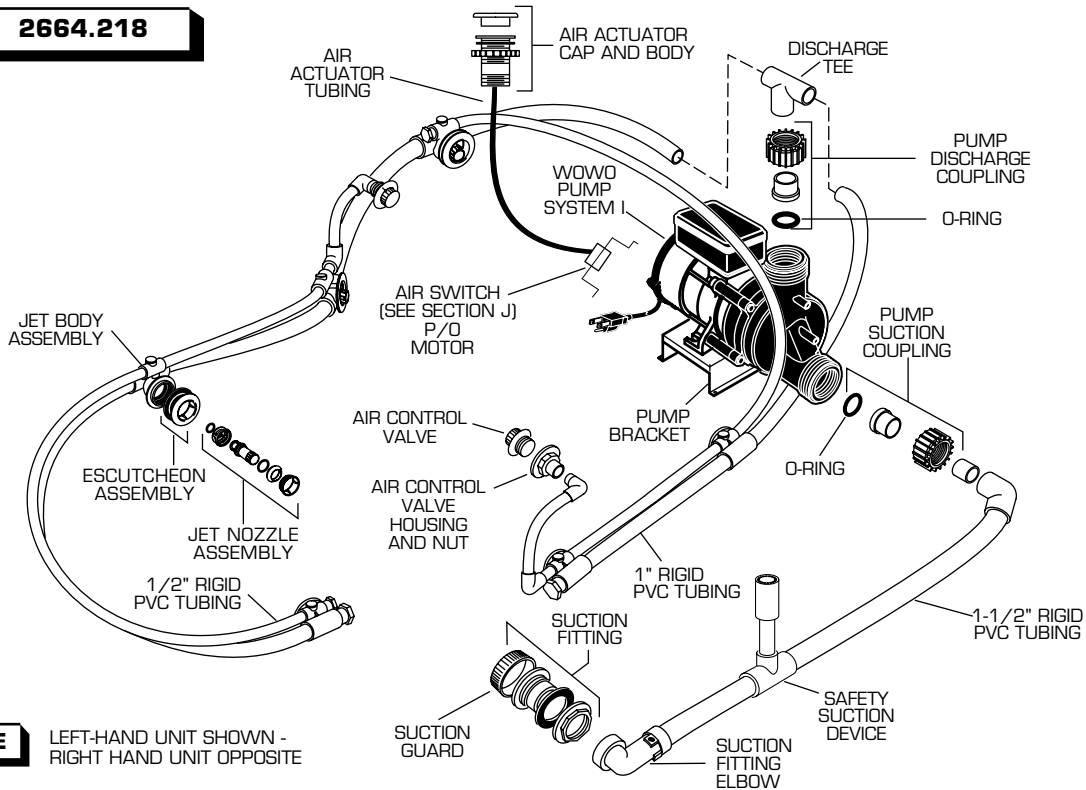

**SCALA CORNER 5'  
WHIRLPOOL  
MODEL NUMBERS**

*American Standard*

**2664.118 2664.218**

**NOTE** LEFT-HAND UNIT SHOWN - RIGHT HAND UNIT OPPOSITE

DESCRIPTION	PART NUMBER	PKG QTY
Pump Suction Coupling	047186-0070A	1
O-Ring	047187-0070A	1
Pump Discharge Coupling	047186-0070A	1
★ Air Control Valve	751676-XXX0A	1
★ Air Control Valve Housing/Nut	068917-XXX0A	1
★ Jet Nozzle Assembly <input type="checkbox"/>	047587-XXX0A	1
★ Escutcheon Assembly <input type="checkbox"/>	047588-XXX0A	1
Jet Body Assembly	047627-0070A	1
★ Suction Guard	047463-XXX0A	1
★ Suction Fitting	047550-XXX0A	1
Suction Fitting Elbow	047546-0070A	1
Discharge Tee	047438-0070A	1
Pump Bracket	047437-0070A	1
WOW Pump w/Air Switch (1 HP)	752538-0070A	1
Air Switch (See Section J)	752388-0070A	1
★ Air Actuator Cap and Body	752439-XXX0A	1
Air Actuator Tubing	047602-0070A	3 FT.
Safety Suction Device (8")	752361-0070A	1

NOTE: Schedule 40 Rigid PVC Piping available through local plumbing supply outlets.

See Section "J" for Additional Parts and Accessories.

- Removal/installation requires tool part no. 047530-0070A.
- Removal/installation requires tool part no. 047605-0070A.