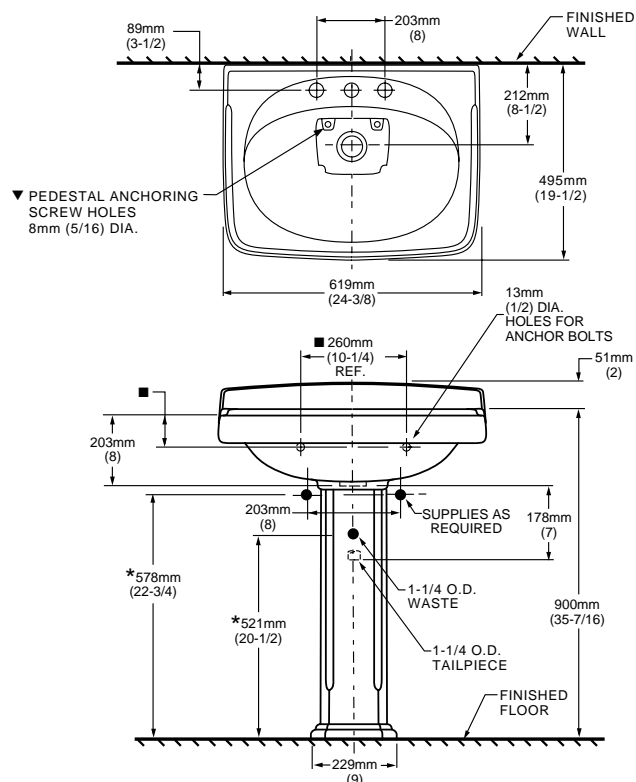

WILLIAMSBURG LAVATORY WITH PEDESTAL

- Vitreous china
- Turn-of-the-century detailing on lavatory and pedestal
- Front overflow
- Supplied with mounting kit
- Faucet ledge with large deck area (faucet not included)

- 0555.800** (Illustrated)
Faucet holes on 203mm (8") centers
- 0555.400**
Faucet holes on 102mm (4") centers

Nominal Dimensions:
619 x 495 x 900mm
(24-3/8" x 19-1/2" x 35-7/16")

- 0555.008** Lavatory slab-203mm (8") centers
- 0555.004** Lavatory slab-102mm (4") centers
- 734906-400** Pedestal only

Bowl sizes:
489mm (19-1/4") wide,
289mm (11-3/8") front to back,
146mm (5-3/4") deep

**Compliance Certifications -
Meets or Exceeds the Following Specifications:**
• ASME A112.19.2M for Vitreous China Fixtures

NOTES:
 * DIMENSIONS SHOWN FOR LOCATION OF SUPPLIES AND "P" TRAP ARE SUGGESTED.
 ▼ PEDESTAL ANCHORING SCREWS NOT INCLUDED.
 ■ SUITABLE FOR REINFORCEMENT ONLY. ACTUAL DIMENSIONS MUST BE TAKEN FROM FIXTURE.
 FITTINGS NOT INCLUDED AND MUST BE ORDERED SEPARATELY.
 PROVIDE SUITABLE REINFORCEMENT FOR ALL WALL SUPPORTS.
 IMPORTANT: Dimensions of fixtures are nominal and may vary within the range of tolerances established by ANSI Standard A112.19.2.
 These measurements are subject to change or cancellation. No responsibility is assumed for use of superseded or voided pages.