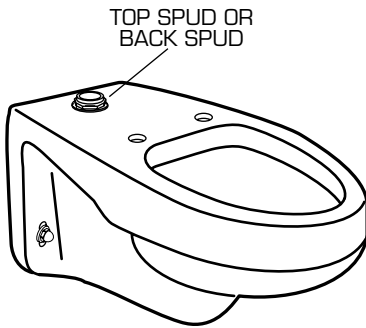

WALL MOUNT

WALL MOUNT PRODUCT & NUMBER	SPUD
Afwall 2477 SERIES	047007-0070A
Afwall 2478 SERIES	
Afwall 2254/2256/ 2257/2258 SERIES	
Instanto 2511.012	
Instanto 2512.010	
Afwall ADA 2294/2296 Retrofit