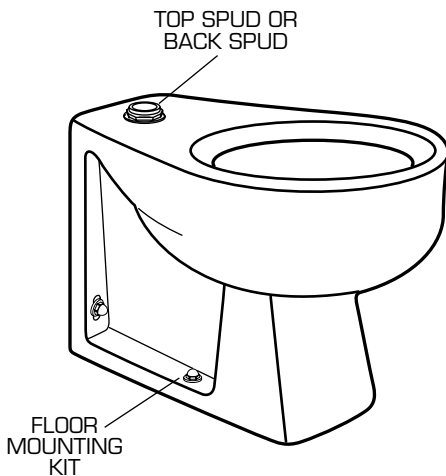

FLOOR MOUNT AND BACK OUTLET

FLOOR MOUNT & BACK OUTLET PRODUCT & NUMBER	SPUD	FLOOR MTG. KIT
Neolo 2529.014	047007-0070A	047223-0070A
Neolo 2530.012		
Neolo 2531.011