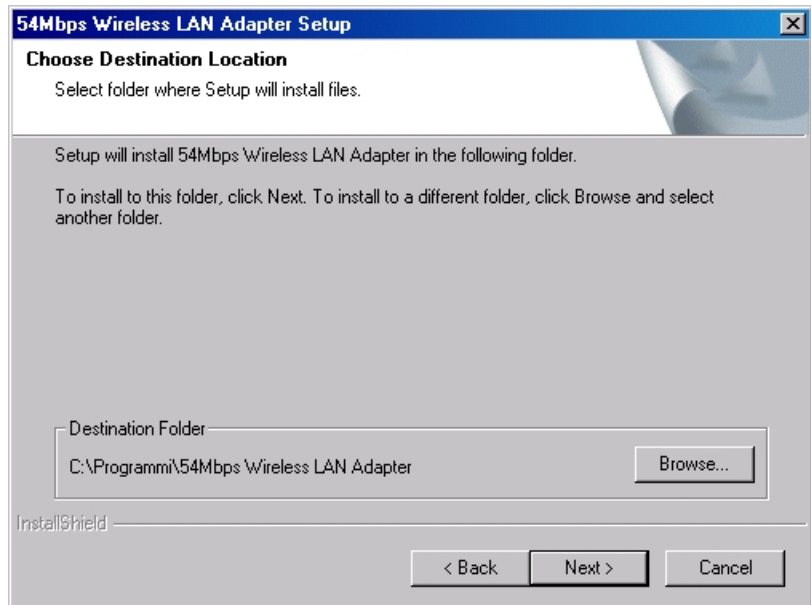

1. Make sure that the card is not inserted in PCI slot
2. Turn on the PC and insert the installation Cd-Rom
3. Launch the installation utility in the D:\Driver directory

NOTE:

All the captured images of installation mentioned in this user's manual were based on Windows XP operating system. For installation on other Windows OS, e.g. Windows 98 SE, all the procedures remains the same.

Follow the installation procedure:

InstallShield Wizard starts. Click "**Next**" to continue.

Click "**Next**" to install the program files in the default folder.

Select the second option, and click "**Finish**" to complete the installation.