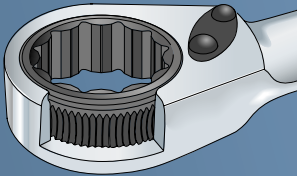

Reversible.

5° action.

Dynamic Drive Profile.

15° offset head.

Meets DIN and ISO torque specifications.

High-tech convenience, unique versatility.

▶ **5° Action,
Dynamic Drive Profile.**

▶ **Easily operated switch
for quick change of direction.**

▶ **Cross-section of reversing
72 teeth mechanism.**

▶ **15° offset head adds
clearance in confined spaces.**

▶ **No need to remove wrench
when working with long rods
or bolts.**

▶ **Compact size allows you to
work where a conventional
ratchet or socket will not fit.**

For professionals and DIY users alike, Bahco's new Ratchet Combination Wrench is a big performer.

Despite the compact design, it is able to change between right-hand and left-hand movements at the flick of a switch.