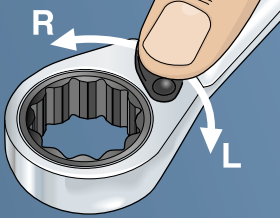

Reversible.

5° action.

Dynamic Drive Profile.

15° offset head.

Meets DIN and ISO torque specifications.

High-tech convenience, unique versatility.

▶ **5° Action,
Dynamic Drive Profile.**

▶ **Easily operated switch
for quick change of direction.**

▶ **Cross-section of reversing
72 teeth mechanism.**

▶ **15° offset head adds
clearance in confined spaces.**

▶ **No need to remove wrench
when working with long rods
or bolts.**

▶ **Compact size allows you to
work where a conventional
ratchet or socket will not fit.**