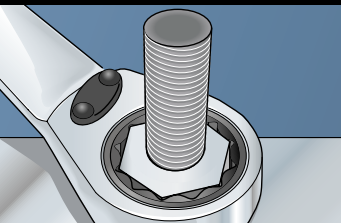

Reversible.

5° action.

Dynamic Drive Profile.

15° offset head.

Meets DIN and ISO torque specifications.

High-tech convenience, unique versatility.

▶ **5° Action,
Dynamic Drive Profile.**

▶ **Easily operated switch
for quick change of direction.**

▶ **Cross-section of reversing
72 teeth mechanism.**

▶ **15° offset head adds
clearance in confined spaces.**

▶ **No need to remove wrench
when working with long rods
or bolts.**

▶ **Compact size allows you to
work where a conventional
ratchet or socket will not fit.**