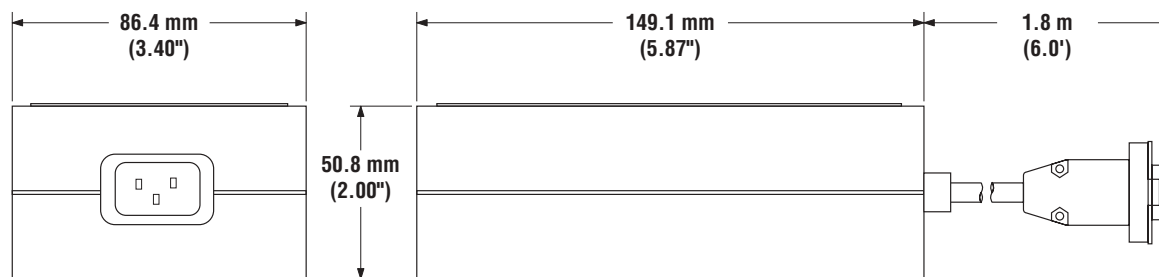

PSA-24 Models

Models	Input	Input Cord	Output	Output Cable	Used with	Connections
PSA-24 [†]	100-250V ac 50/60 Hz	North America (NEMA 5-15)	24V dc $\pm 5\%$ with voltage regulation of $\pm 1\%$ 2.2 A max.	1.8 m (6') Terminated with 9-pin D-sub connector (female pins)	Continuous LED lights	Pin 6 = +V Pin 7 = +V Pin 8 = dc common Pin 9 = dc common
PSA-24E [†]	1.0A (RMS) for 120V ac 0.5 A (RMS) for 240V ac	Cont. Europe (Schuko CEE 7)				

Environmental Rating	IEC IP20; NEMA 1
Operating Conditions	Temperature: 0° to 50°C (+32° to 122°F) Maximum relative humidity: 95% at 40°C (non-condensing)

Accessory Extension Cables

Models	Length	Configuration
DB906 [†]	1.8 m (6')	Terminated both ends with 9-pin D-sub connector, for continuous lights (one end male pins and opposite end female pins)
DB910 [†]	3.0 m (10')	
DB9Y [†]	1.8 m (6')	Y cable for powering 2 lights from one supply, for continuous lights