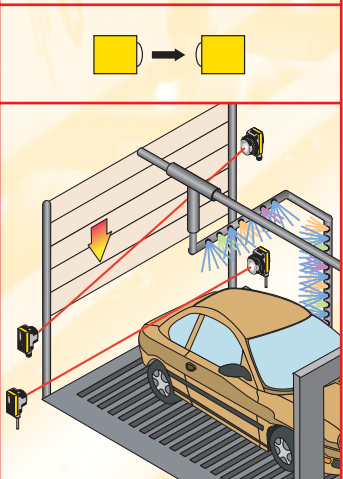

QS30AF Adjustable field Range 50 to 300 mm Red 660 nm	Diffuse mode: QS30LD: Cl. I laser, red 650 nm, 400 mm range QS30LDL: Cl. II laser, red 658 nm, 800 mm range	QS30LLP Long-range Retro-reflective Class I laser, red 650 nm Range 0,2 m to 18 m	QS30LLPC Low contrast Retro-reflective Class I laser, red 650 nm Range 0,2 m to 18 m

QS30EX Emitters & QS30ARX or QS30RRX Receivers - Opposed
Range > 213 m
Infrared 875 nm