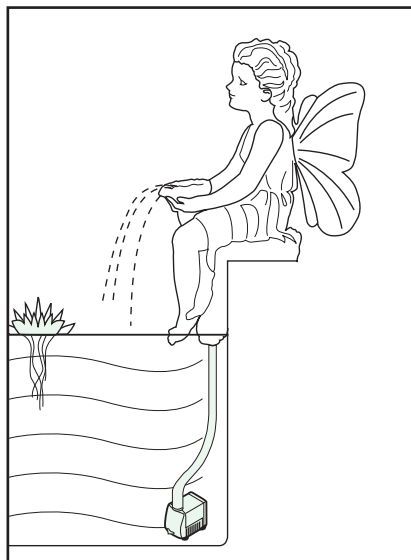

Beckett®

Water Gardening

Pond Art™ Kit

Fairy

Item: 7102610

Model: FPK301

Product Features

- Made from lightweight, durable resin
- Add a special touch to your pond
- Includes pump

Specifications & Performance

Application	Ponds
Material	Resin
Color	Ivory White
Fountain Size	10.25"L x 10"W x 16.2"H
Packaging*	SP 11"L x 9.5"W x 18.5"H
Net Weight*	6 lbs +/- 10%
Gross Weight*	7.4 lbs +/- 10%
Cubic Ft.*	SP - 1.12
40 Ft. Container*	1726 pieces
Pump Type (included)	Wet Rotor (M60)
Pump Feature	Adjustable water flow control
Power Requirements	120 V, 60 Hz
Pump Cord Length	6 ft
UPC	05309710265
Master Pack	2