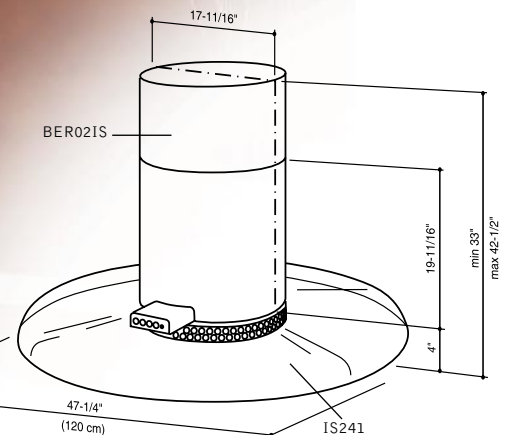

Telescopic flue for 8' to 9' ceilings – Custom extensions available (see p. 50)

Two 20-watt halogen lamps accent the circular motif on all elements of the hood design.

Elegant electronic control provides four-speed push-button convenience.

For installation guidelines and product details see pages 52 – 54.

Model	Dimensions	Blower	CFM	Finish
IS241	47-1/4" Dia	–	–	Glass Visor (only)
BER02IS	17-11/16"	INT. ■	500	304 Brushed Stainless, Black, White, Polished Brass, Brushed Copper