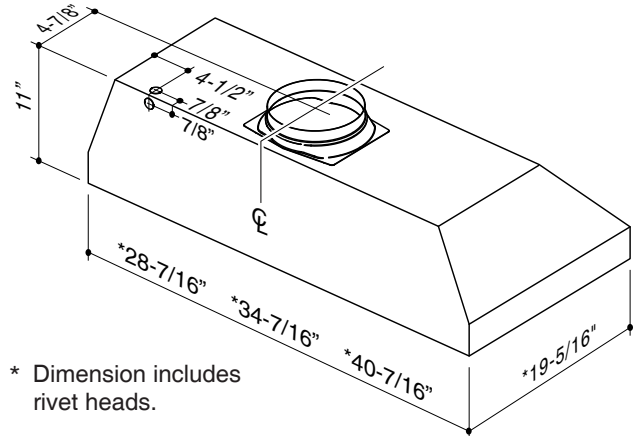

FEATURES

- Cabinet mount - custom applications
- Finish: 430 Stainless Steel #4 Brushed
- Widths: 28-3/8", 34-3/8", 40-3/8"
- Depth: 19-1/4"
- 8" round duct connector with backdraft damper
- Two-setting cooktop lighting (Uses two 50W, GU10 halogen lamps. Bulbs included.)
- Easily accessible, dishwasher safe stainless steel baffle filters with handles
- Infinite speed rotary blower control with on-off rocker switch
- Powerful, centrifugal blower with high-efficiency motor produces 600 CFM
- Quiet, normal speed operation
- Heat Sentry™ - automatically turns blower to high speed when excess cooking heat is detected
- Compatible with the ARP8 CFM reducer kit to reduce CFM to 250-300

SPECIFICATIONS

VOLTS	AMPS	CFM	SONES	DUCT
120	5.0	600 (high speed) 190 (low speed)	12.0 2.0	8" round

* Dimension includes rivet heads.

HVI-2100 CERTIFIED RATINGS comply with new testing technologies and procedures prescribed by the Home Ventilating Institute, for off-the-shelf products, as they are available to consumers. Product performance is rated at 0.1 in. static pressure, based on tests conducted in a state-of-the-art test laboratory. Sones are a measure of humanly-perceived loudness, based on laboratory measurements.