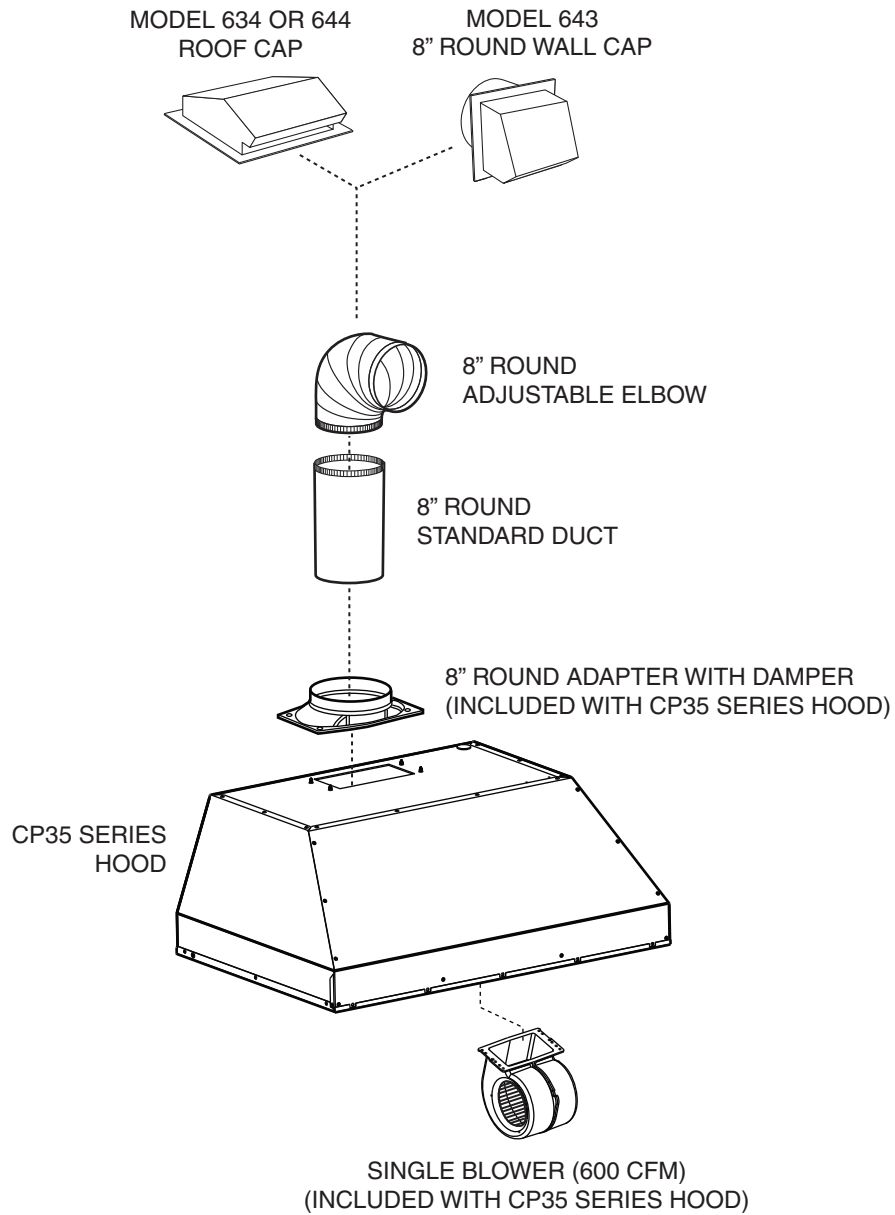

CP35 SERIES HOOD SYSTEM