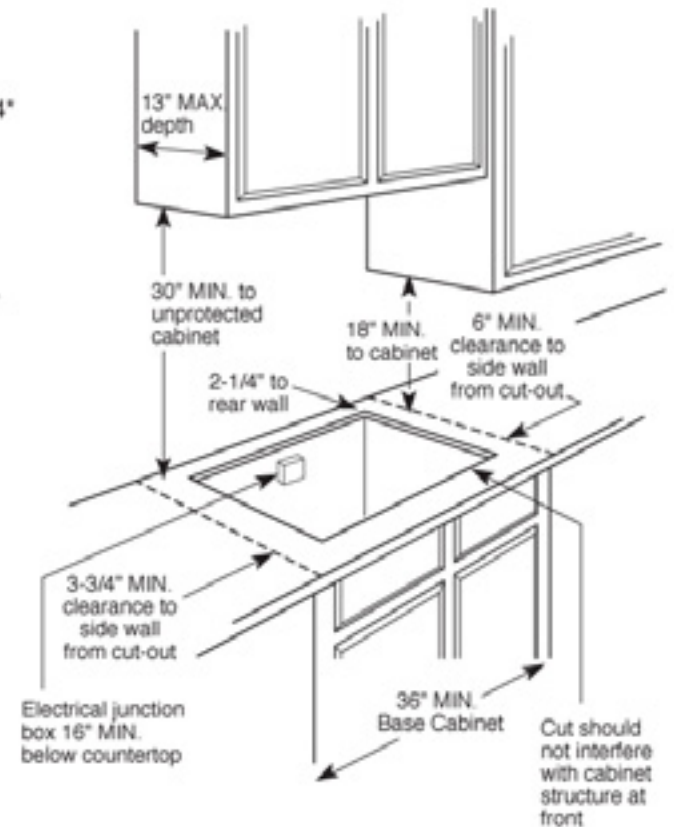

Gas Connection