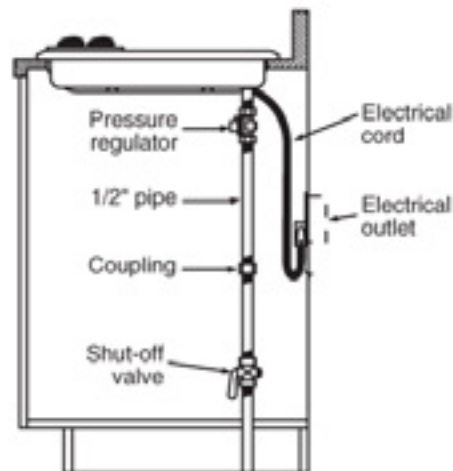

Note: If installing with a GE Profile™ Telescopic Downdraft System, consult both cooktop and downdraft installation instructions packed with product before installing. Cooktop gas/electric supply may need to be re-routed to install downdraft.

Electrical Rating: 120V, 60Hz, 5A

Installation With Single Wall Oven Information:

30" Gas Cooktops are approved for use over select GE 27" and 30" Wall Ovens and Warming Drawers. 30" and 36" Gas cooktops are approved for use over 30" Wall Ovens and Warming Drawers. Refer to cooktop and wall oven/warming drawer installation instructions packed with product for current dimensional data.

Installation Information: Before installing, consult installation instructions, packed with product, for current dimensional data.

For answers to your Monogram®, GE Profile™ or GE® appliance questions, visit our website at geappliances.com or call GE Answer Center® service, 800.626.2000.

Gas Connection

PGP976SET

GE Profile™ 36" Built-In Gas Cooktop

Features and Benefits

- Deep-recessed cooktop - Deep-recessed cooktop contains spills in one area that's easy to wipe clean
- Sealed cooktop burners - Burner elements are sealed to the cooktop to keep foods and liquid contained on the cooktop, making cleaning painless
- PowerBoil™ 17K burner - This powerful element instantly supplies the intense heat needed for boiling, sautéing and stir frying
- Precise Simmer burner - Allows for low, even heat distribution that is ideal delicate foods and sauces
- Heavy cast grates - Premium cast iron grates deliver the highest level of cooktop performance
- LED backlit knobs - Sleek LED backlit knobs indicate when burners are on
- Dishwasher-Safe Grates and Knobs - Feature durable construction for worry-free, effortless cleaning and maintenance
- Model PGP976SETSS - Stainless steel