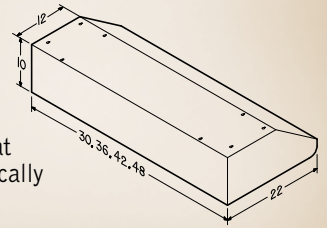

E64000 Series. Professional style that fits under any cabinet.

- 10" under-cabinet design
- Brushed stainless steel finish
- 30", 36", 42" and 48" widths, 22" depth
- 600 CFM internal blower is standard on all models
- 1200 CFM blower also available in 48" model
- Dedicated models in all widths for use with external blower options—choice of eight, from 280–1500 CFM
- Non-duct kit option available for all widths
- Bright halogen lighting; Two 50-watt bulbs in 30" and 36" widths, Three 50-watt bulbs in 42" and 48" widths (purchase bulbs separately)
- Pro-style, dishwasher-safe baffle filters with removable grease drip rail
- Variable speed control remembers last setting—blue LED power-on indicator light
- Heat Sentry™ detects excessive heat and adjusts blower speed automatically
- Optional pro-style backsplash
- Designed to duct out of the hood shell in either horizontal or vertical direction with internal blowers. External blowers duct vertically