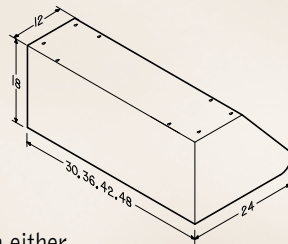

E60000 Series. Take professional style to new heights.

- 18" wall-mount design
- Brushed stainless steel finish
- 30", 36", 42" and 48" widths, 24" depth
- 600 CFM internal blower is standard on 30" and 36" models
- 1200 CFM internal blower is standard on 42" and 48" models
- Dedicated models in all widths for use with external blower options—choice of eight, from 280–1500 CFM
- Non-duct kit option available for all widths
- Bright halogen lighting; Two 50-watt bulbs in 30" and 36" widths, Three 50-watt bulbs in 42" and 48" widths (purchase bulbs separately)
- Pro-style, dishwasher-safe baffle filters with removable grease drip rail
- Variable speed control remembers last setting—blue LED power-on indicator light
- Heat Sentry™ detects excessive heat and adjusts blower speed automatically
- Optional pro-style backsplash and decorative 12" soffit flue
- Designed to duct out of the hood shell in either horizontal or vertical direction with any blower configuration