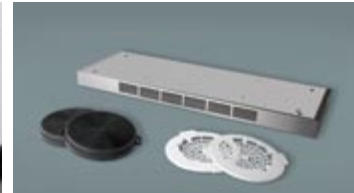

Features

Dishwasher-safe baffle filters feature handles for convenient removal.

Rotary controls for two-level lighting and variable blower speeds enable the user to choose operating preferences.

Optional Accessories