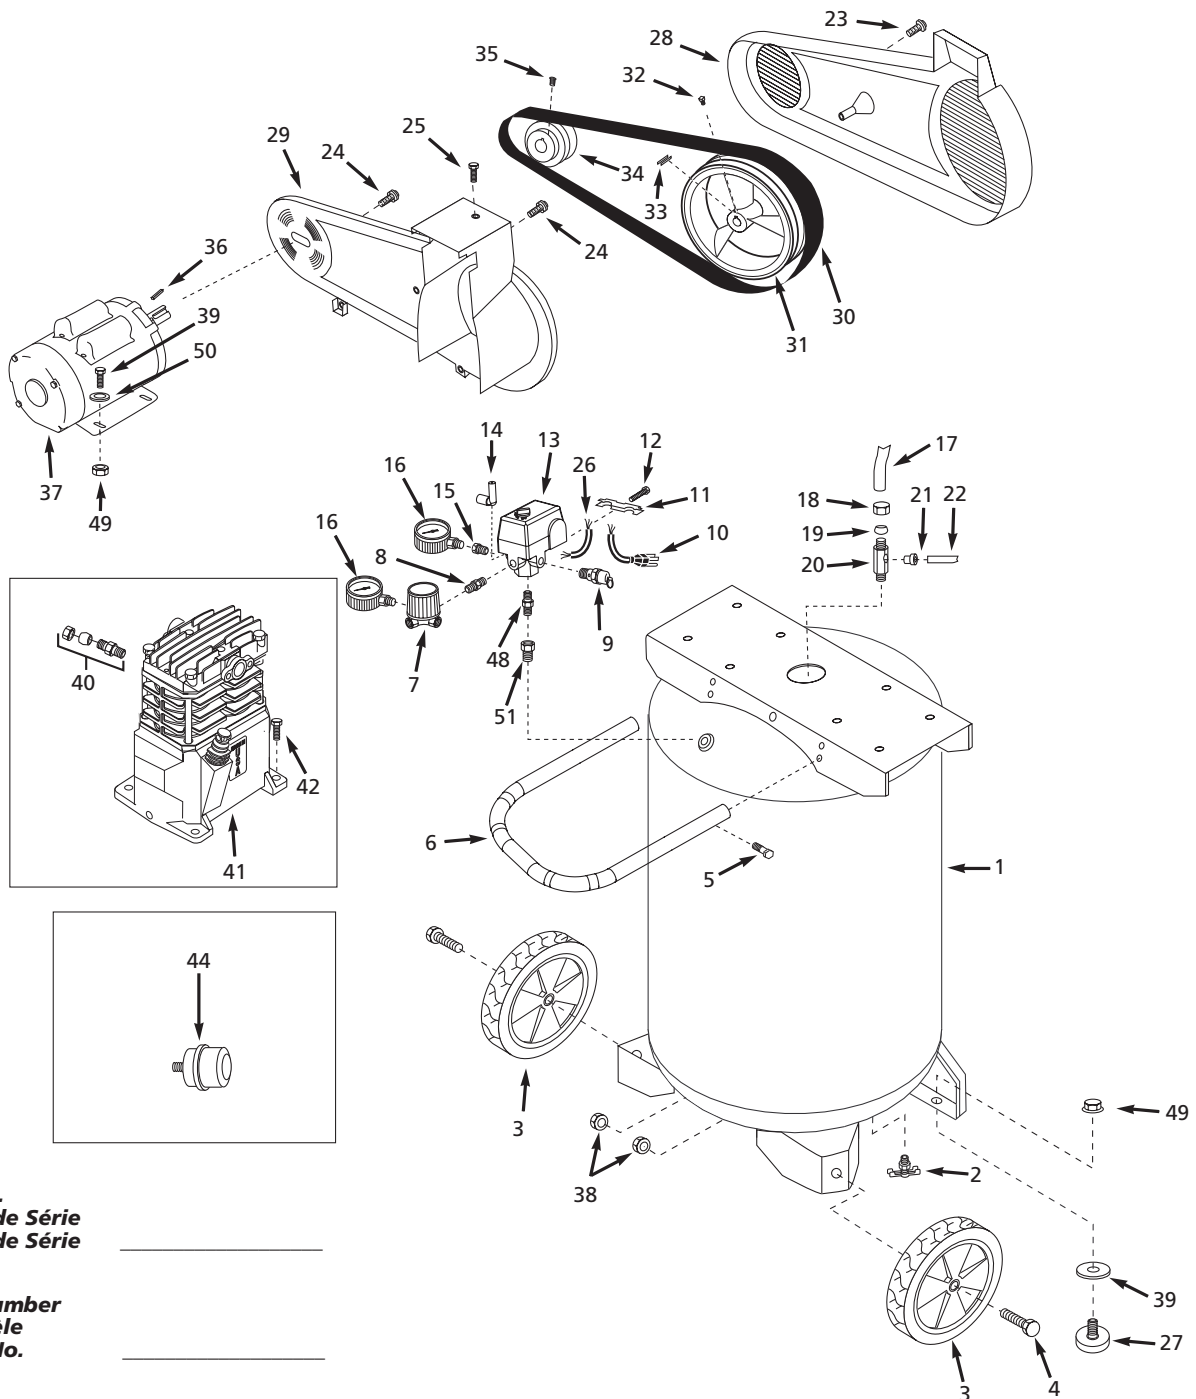

Portable Vertical Compressor

Compresseur Vertical Portatif

Compresor Vertical Portátil

Replacement Parts List
Liste de Pièces de Rechange
Lista de Repuestos

VT631538

Serial No.
Numéro de Série
Número de Série _____

Model Number
No. Modèle
Modelo No. _____

Date of Purchase
La date d'achat
La fecha de compra _____