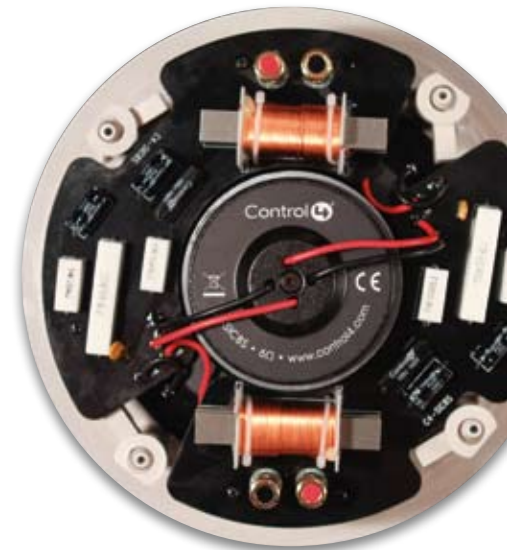

The Right Speakers for your Applications

- Stereo in-ceiling speakers make it possible to have spectacular stereo sound in almost any room in your home, large or small.
- In-wall and traditional in-ceiling speakers for virtually any application where you want great sound from an unobtrusive speaker.