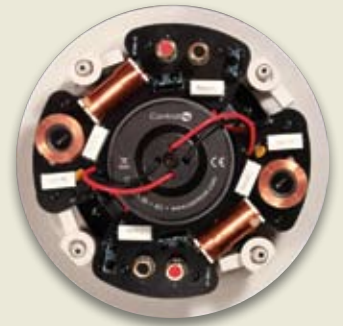

C4-SIC6.5S

Control4
Everyday Easy™