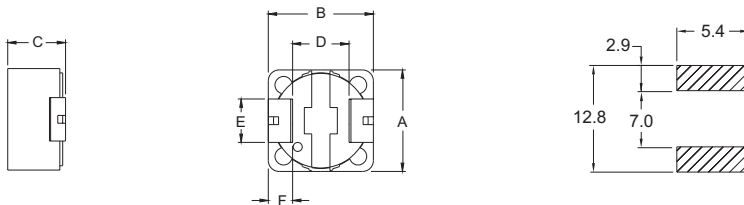

SMT Power Inductor

SIQ1210R Type

Features

- RoHS compliant.
- High current(21A, 1.3uH)SMD type.
- Magnetically shielded, suitable for high density mounting.
- High energy storage and low DCR.
- Provided with embossed carrier tape packing.
- Ideal for power source circuits, DC-DC converter, DC-AC inverters inductor applications.
- In addition to the standard versions shown here, customized inductors are available to meet your exact requirements.

Mechanical Dimension :

RECOMMENDED PAD PATTERNS

UNIT:mm/inch
 A = 12.2±0.3 / 0.480±0.012
 B = 12.2±0.3 / 0.480±0.012
 C = 10.0 / 0.394 Max.
 D = 7.6±0.3 / 0.299±0.012
 E = 5.0 / 0.197
 F = 2.2 / 0.087

Electrical Characteristics : 25°C, 100KHz, 0.1V

PART NO.	L ¹ (uH)	DCR (mΩ) MAX	I _{rated} ² (Adc)
SIQ1210R - 1R3	1.3	3.8	21.0
SIQ1210R - 2R0	2.0	4.4	18.0
SIQ1210R - 2R6	2.6	7.0	15.0
SIQ1210R - 3R6	3.6	7.5	12.5
SIQ1210R - 4R7	4.7	8.0	11.5
SIQ1210R - 5R8	5.8	10.0	10.5
SIQ1210R - 6R8	6.8	11.5	10.0
SIQ1210R - 120	12.0	18.5	7.6
SIQ1210R - 150	15.0	25.0	5.8
SIQ1210R - 850	85.0	130.0	2.8
SIQ1210R - 101	100.0	150.0	2.4
SIQ1210R - 151	150.0	220.0	2.0
SIQ1210R - 221	220.0	257.0	1.6