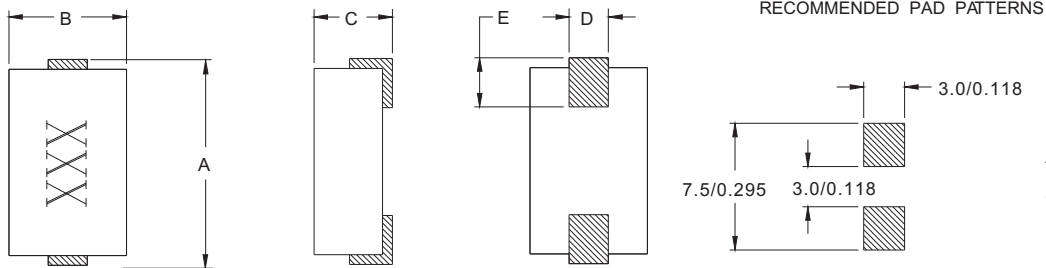

SMT Power Inductor

HCB0740A Type

Features

- RoHS compliant.
- Low profile, SMD type.
- High current.
- Magnetic shielded.
- High energy storage and low DCR.
- Provided with embossed carrier tape packing.
- Ideal for power source circuits, DC-DC converter, DC-AC inverters inductor applications.
- In addition to the standard versions shown here, customized inductors are available to meet your exact requirements.

Mechanical Dimension :

UNIT : mm/inch
A = 7.00 / 0.276 Max.
B = 7.00 / 0.276 Max.
C = 4.00 / 0.157 Max.
D = 2.50 / 0.098
E = 1.50 / 0.079

Electrical Characteristics : At 25°C: 100KHz, 1V

PART NO.	L_o^1 (nH)	L_i (nH)	DCR (mΩ) MAX	I_{sat}^2 (A dc)	I_{rms}^3 (A dc)
HCB0740A-101	100	80	0.40	35	37
HCB0740A-151	150	96	0.40	23	37
HCB0740A-201	200	160	0.40	15	37
HCB0740A-471	470	376	0.40	10	37

1. Tolerance of inductance is $\pm 20\%$.
2. I_{sat} is the DC current which cause the inductance drop not lower than L_i .
3. I_{rms} is the DC current which cause the surface temperature of the part increase less than 45°C.
4. Operating temperature : -20°C to 105°C (including self-temperature rise).

DELTA ELECTRONICS, INC.

(TAOYUAN PLANT CPBG) 252, SAN YING ROAD, KUEISAN INDUSTRIAL ZONE, TAOYUAN SHIEN, 333, TAIWAN, R.O.C.

TEL: 886-3-3591968; FAX: 886-3-3591991

<http://www.deltaww.com>