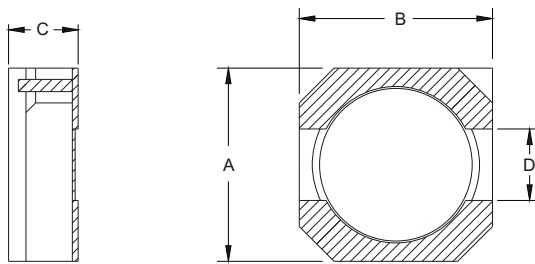

### Features

- RoHS compliant.
- Small size (6.6mm\*6.6mm), Low profile, SMD type.
- Magnetically shielded, suitable for high density mounting.
- High energy storage and low DCR.
- Provided with embossed carrier tape packing.
- Ideal for power source circuits, DC-DC converter, DC-AC inverters inductor application.
- In addition to the standard versions shown here, customized inductors are available to meet your exact requirements.

### Mechanical Dimension:

### Electrical Characteristics: 25°C: 100KHz, 0.1V

PART NO.	L <sup>1</sup> (uH)	DCR (Ω) MAX	I <sub>rated</sub> <sup>2</sup> (A dc)	HEIGHT "C" (mm) MAX
SIL720 - 1R0	1.0	0.020	5.50	2.0
SIL720 - 1R5	1.5	0.027	4.50	2.0
SIL720 - 2R0	2.2	0.040	3.80	2.0
SIL720 - 2R7	2.7	0.049	3.30	2.0
SIL720 - 3R3	3.3	0.065	2.90	2.0
SIL720 - 4R4	4.4	0.070	2.40	2.0
SIL720 - 100	10.0	0.150	1.80	2.0
SIL720 - 470	47.0	0.720	0.80	2.0
SIL720 - 101	100.0	1.400	0.55	2.0
SIL725 - 3R3	3.3	0.043	2.90	2.5
SIL725 - 4R1	4.1	0.048	2.60	2.5
SIL725 - 100	10.0	0.150	1.60	2.5
SIL725 - 220	22.0	0.330	1.10	2.5