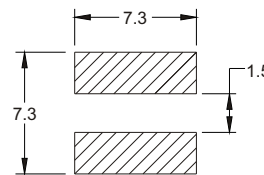

### Features

- RoHS compliant.
- Small size (6.6mm\*6.6mm), Low profile, SMD type.
- Magnetically shielded, suitable for high density mounting.
- High energy storage and low DCR.
- Provided with embossed carrier tape packing.
- Ideal for power source circuits, DC-DC converter, DC-AC inverters inductor application.
- In addition to the standard versions shown here, customized inductors are available to meet your exact requirements.

### Mechanical Dimension:

### RECOMMENDED PAD PATTERNS

UNIT:mm/inch  
 A = 7.0 / 0.276 Max.  
 B = 7.0 / 0.276 Max.  
 D = 2.0±0.1 / 0.079±0.004

### Electrical Characteristics: 25°C: 100KHz, 0.1V

PART NO.	L <sup>1</sup> (uH)	DCR (Ω) MAX	I <sub>rated</sub> <sup>2</sup> (A dc)	HEIGHT "C" (mm) MAX
SIL720 - 1R0	1.0	0.020	5.50	2.0
SIL720 - 1R5	1.5	0.027	4.50	2.0
SIL720 - 2R0	2.2	0.040	3.80	2.0
SIL720 - 2R7	2.7	0.049	3.30	2.0
SIL720 - 3R3	3.3	0.065	2.90	2.0
SIL720 - 4R4	4.4	0.070	2.40	2.0
SIL720 - 100	10.0	0.150	1.80	2.0
SIL720 - 470	47.0	0.720	0.80	2.0
SIL720 - 101	100.0	1.400	0.55	2.0
SIL725 - 3R3	3.3	0.043	2.90	2.5
SIL725 - 4R1	4.1	0.048	2.60	2.5
SIL725 - 100	10.0	0.150	1.60	2.5
SIL725 - 220	22.0	0.330	1.10	2.5