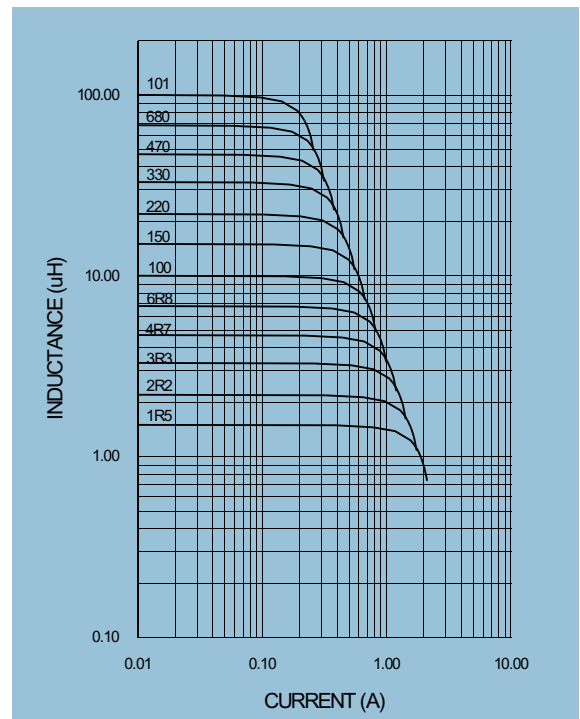

1. Tolerance of inductance: ±30%
2. I_{rated} is the DC current which cause the inductance drop 35% typical of its nominal inductance without current and the surface temperature of the part increase less than 45°C.
3. Operating temperature : -20°C to 105°C (including self-temperature rise).

DELTA ELECTRONICS, INC.

(TAOYUAN PLANT CPBG) 252, SAN YING ROAD, KUEISAN INDUSTRIAL ZONE, TAOYUAN SHIEN, 333, TAIWAN, R.O.C.

TEL: 886-3-3591968; FAX: 886-3-3591991

<http://www.deltaww.com>