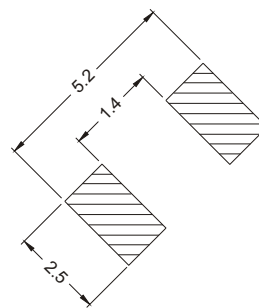

### Features

- RoHS compliant.
- Low profile (1.8mm max. height) SMD type.
- Magnetically shielded, suitable for high density mounting.
- Self-leads, suitable for high density mounting.
- High energy storage and low DCR.
- Provided with embossed carrier tape packing.
- Ideal for power source circuits, DC-DC converter, DC-AC inverters inductor applications.
- In addition to the standard versions shown here, customized inductors are available to meet your exact requirements.

### Mechanical Dimension:

### RECOMMENDED PAD PATTERNS

UNIT:mm/inch  
 A = 3.8 / 0.150 Max.  
 B = 3.8 / 0.150 Max.  
 C = 1.8 / 0.071 Max.  
 D = 4.5 / 0.177 Max.  
 E = 2.4 / 0.094  
 F = 1.5 / 0.059