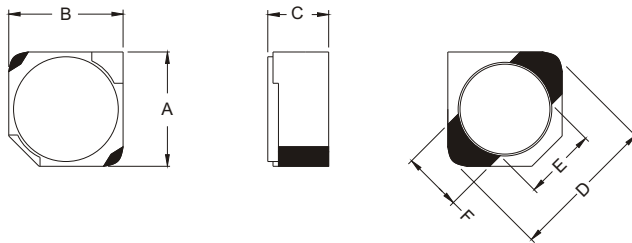

### Features

- RoHS compliant.
- Low profile (1.8mm max. height) SMD type.
- Magnetically shielded, suitable for high density mounting.
- Self-leads, suitable for high density mounting.
- High energy storage and low DCR.
- Provided with embossed carrier tape packing.
- Ideal for power source circuits, DC-DC converter, DC-AC inverters inductor applications.
- In addition to the standard versions shown here, customized inductors are available to meet your exact requirements.

### Mechanical Dimension: