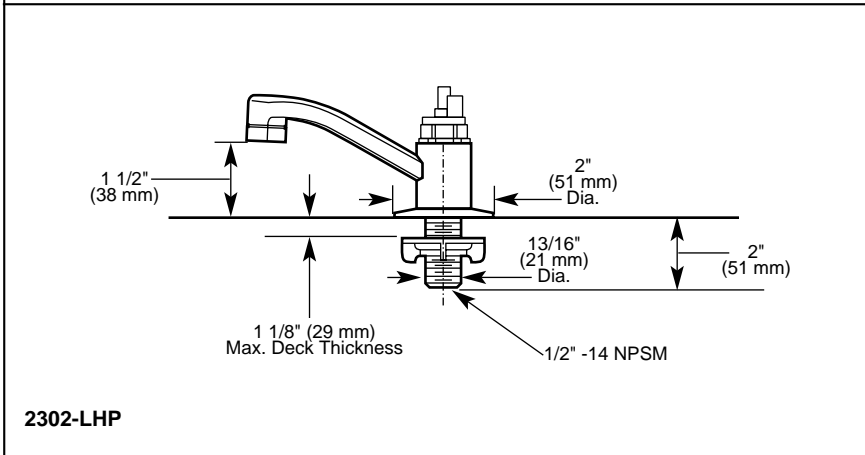

2302

2302-LHP

Available LHP Handle Accent Options