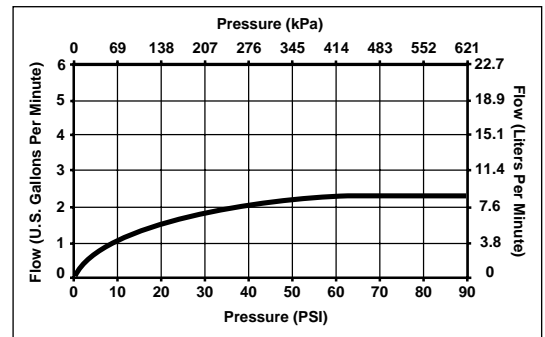

COMPLIES WITH:

- ASME A112.18.1 / CSA B125.1
- Indicates ADA compliance to ICC/ANSI A117.1
- IAPMO Listed
- CSA Certified