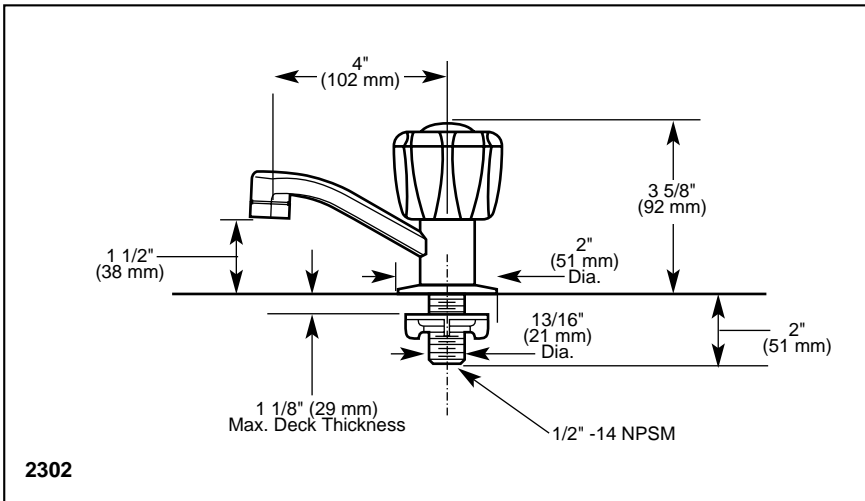

Submitted Model No.: _____

Specific Features: _____

Available LHP Handle Accent Options

SPECIALTY FAUCETS

- Single Handle Deck Mount
- Basin Faucet
- Single Hole Sink Applications

STANDARD SPECIFICATIONS:

- Solid fabricated brass body.
- Can be used as hot or cold faucet.
- 4" (102 mm) long rigid spout.
- LHP - Less Handle Program. See handle options below.
- 1/4 turn handle stop.
- Control mechanism is the rotating cylinder type with stainless steel plate and 180° rotation, with replaceable non-metallic seats operating in stainless steel lined sockets.
- All operating parts shall be replaceable from the top.
- 1/2"-14 NPSM threaded male inlet shank.
- 2" (51 mm) diameter escutcheon.

WARRANTY

- Lifetime Faucet and Finish Limited Warranty to the original consumer purchaser to be free from defects in material and workmanship.
- 5 Year Limited Warranty for usage in all industrial, commercial and business applications.

COMPLIES WITH:

- ASME A112.18.1 / CSA B125.1
- Indicates ADA compliance to ICC/ANSI A117.1
- IAPMO Listed
- CSA Certified

Indianapolis, Indiana 46280
A Division of Masco Corporation of Indiana
© 2006 Masco Corporation of Indiana

Delta reserves the right (1) to make changes in specifications and materials, and (2) to change or discontinue models, both without notice or obligation. Dimensions are for reference only. See current full-line price book for finish options and product availability.