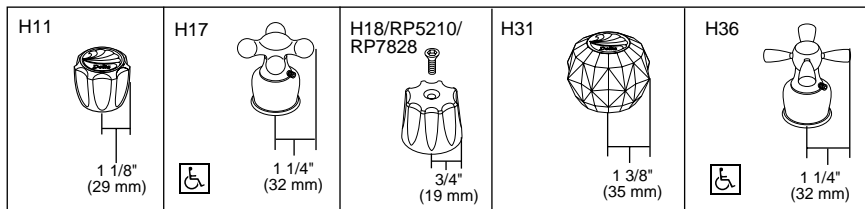

Submitted Model No.: _____

Specific Features: _____

Available LHP Handle Accent Options

SPECIALTY FAUCETS

- Single Handle Deck Mount
- Basin Faucet
- Single Hole Sink Applications

STANDARD SPECIFICATIONS:

- Solid fabricated brass body.
- Can be used as hot or cold faucet.
- 4" (102 mm) long rigid spout.
- LHP - Less Handle Program. See handle options below.
- 1/4 turn handle stop.
- Control mechanism is the rotating cylinder type with stainless steel plate and 180° rotation, with replaceable non-metallic seats operating in stainless steel lined sockets.
- All operating parts shall be replaceable from the top.
- 1/2"-14 NPSM threaded male inlet shank.
- 2" (51 mm) diameter escutcheon.

WARRANTY

- Lifetime Faucet and Finish Limited Warranty to the original consumer purchaser to be free from defects in material and workmanship.
- 5 Year Limited Warranty for usage in all industrial, commercial and business applications.

COMPLIES WITH:

- ASME A112.18.1 / CSA B125.1
- Indicates ADA compliance to ICC/ANSI A117.1
- IAPMO Listed
- CSA Certified

Indianapolis, Indiana 46280
A Division of Masco Corporation of Indiana
© 2006 Masco Corporation of Indiana

Delta reserves the right (1) to make changes in specifications and materials, and (2) to change or discontinue models, both without notice or obligation. Dimensions are for reference only. See current full-line price book for finish options and product availability.