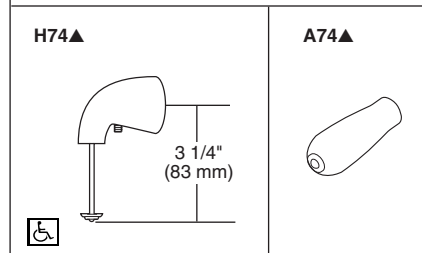

## COMPLIES WITH:

- ASME A112.18.1 / CSA B125.1
- ASSE 1016
- ♿ Indicates ADA compliance to ICC/ANSI A117.1

▲ = Specify Finish

55 E. 111th Street, Indianapolis, Indiana 46280  
 395 Matheson Blvd. E., Mississauga, ON L4Z 2H2  
 © 2008 Masco Corporation of Indiana