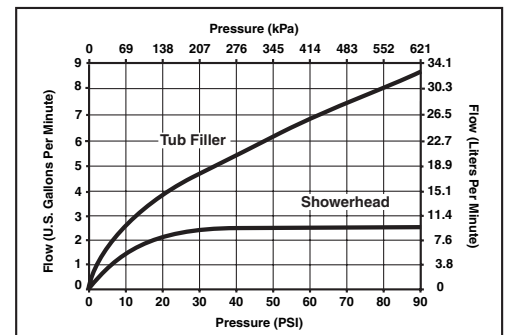

COMPLIES WITH:

- ASME A112.18.1 / CSA B125.1
- ASSE 1016
- ♿ Indicates ADA compliance to ICC/ANSI A117.1

▲ = Specify Finish