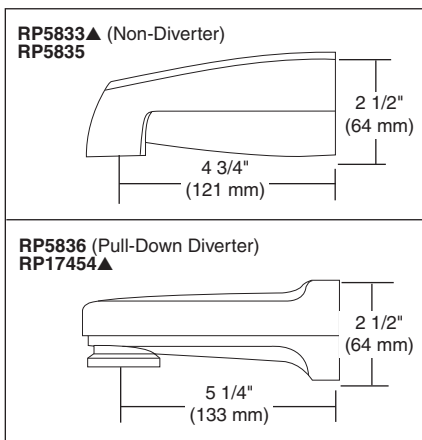

COMPLIES WITH:

- ASME A112.18.1 / CSA B125.1
- ASSE 1016
- ♿ Indicates ADA compliance to ICC/ANSI A117.1

▲ = Specify Finish