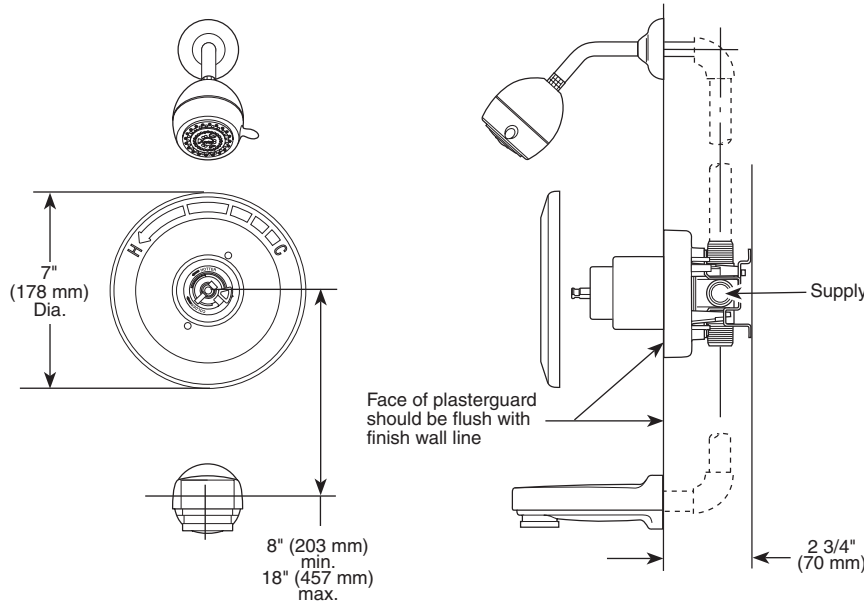

# TUB AND SHOWER FAUCET TRIM

- Innovations® Collection
- Tub Only (T14130 Series)
- Shower Only (T14230 Series)
- Tub/Shower (T14430 Series)

Submitted Model No.: \_\_\_\_\_

Specific Features: \_\_\_\_\_

## STANDARD SPECIFICATIONS:

- Monitor® 14 Series pressure balanced bath mixing valve with Scald-Guard®.
- Maintains a balanced pressure of hot and cold water even when a valve is turned on or off elsewhere in the system.
- For use with MultiChoice™ Universal rough valve body. (R10000 Series)
- Back-to-back installation capability.
- Solid brass fabricated body.
- Temperature only controlled with handle.
- Field adjustable to limit handle rotation into hot water zone.
- 120° maximum handle rotation.
- All parts replaceable from the front of the valve.
- LHP - less handle program - see recommended handle below.