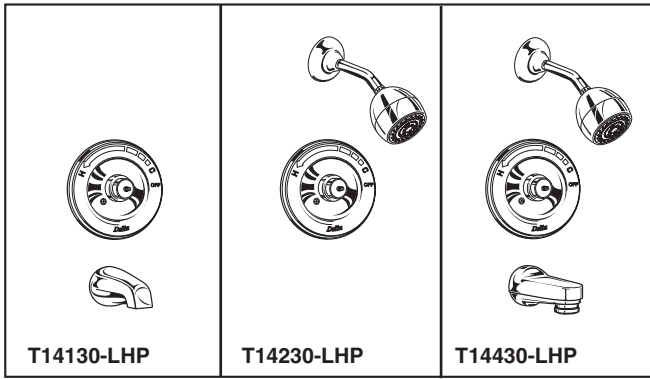

# TUB AND SHOWER FAUCET TRIM

- Innovations® Collection
- Tub Only (T14130 Series)
- Shower Only (T14230 Series)
- Tub/Shower (T14430 Series)

Submitted Model No.: \_\_\_\_\_

Specific Features: \_\_\_\_\_

## STANDARD SPECIFICATIONS:

- Monitor® 14 Series pressure balanced bath mixing valve with Scald-Guard®.
- Maintains a balanced pressure of hot and cold water even when a valve is turned on or off elsewhere in the system.
- For use with MultiChoice™ Universal rough valve body. (R10000 Series)
- Back-to-back installation capability.
- Solid brass fabricated body.
- Temperature only controlled with handle.
- Field adjustable to limit handle rotation into hot water zone.
- 120° maximum handle rotation.
- All parts replaceable from the front of the valve.
- LHP - less handle program - see recommended handle below.