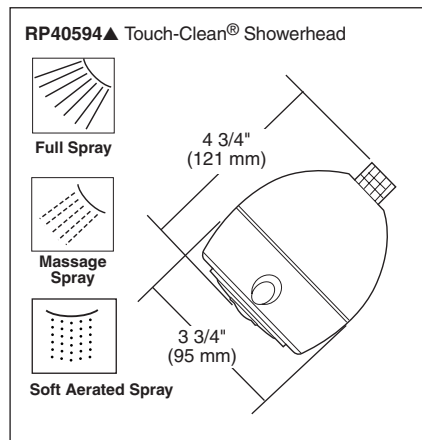

COMPLIES WITH:

- ASME A112.18.1 / CSA B125.1
- ASSE 1016
- ♿ Indicates ADA compliance to ICC/ANSI A117.1

▲ = Specify Finish