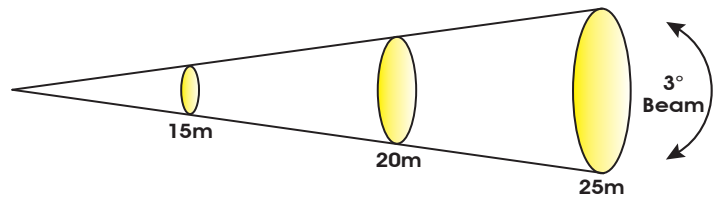

PRODUCT SPECIFICATIONS

FEATURES

3° Sharp Narrow Beam
Super Fast 16 bit 3-Phase Pan and Tilt Motors
CTO and CTB Color Correction
Flicker Free Operation for TV and FILM
Remote Device Management Protocol Support

SOURCE

132W Platinum 2R Lamp
6,000 Hour Average Life

PHOTOMETRIC DATA

49,470 LUX 4596 FC @42.9' (15M) / 7,500K, >75 CRI

EFFECTS

Strobe (1-13 fps)
Electronic Dimming: 0% - 100%
8 Facet Rotating Prisms and Macros

COLOR

(13) Dichroic Colors Including UV, CTO, CTB + White

GOBOS

(14) Static Gobos Including (6) Multi-Sized Beams

CONTROL / CONNECTIONS

(3) DMX Channel Modes (10/12/16)
Remote Device Management
Pan Movement: 540°/630° / Tilt Movement: 270°
6 Button Control Panel
Full Color 180° Reversible LCD Menu Display
16 Bit 3-Phase Pan/Tilt Motors
5pin DMX In/Out
powerCON In/Out

SIZE / WEIGHT

Length: 11.6" (295mm)
Width: 9.6" (245mm)
Vertical Height: 16.6" (421mm)
Weight: 23.0 lbs. (10.4 kg)

ELECTRICAL / THERMAL

AC 100-240V - 50/60Hz
230W Max Power Consumption
14°F to 113°F (-10°C to 45°C)

APPROVALS / RATINGS

CE Approved
cETLus Pending
IP20 Rated

INSTALLATION

Rigging: Omega Bracket
Working Position: Flat Surface / Inverted (180°)

INCLUDED ITEMS

- (1) Omega Bracket
- (1) 5pin XLR Cable
- (1) powerCON Cable
- (1) Safety Cable

PHOTOMETRIC DATA

Distance	m 15		ft 49.2		m 20		ft 65.6		m 25		ft 82.0	
	3° Beam Diameter	lux	fc	3.4	lux	fc	1.3	lux	fc	1.9,200	1,784	
FULL ON	0.78	2.6	1.04	3.4	1.3	4.3	1.9,200	1,784