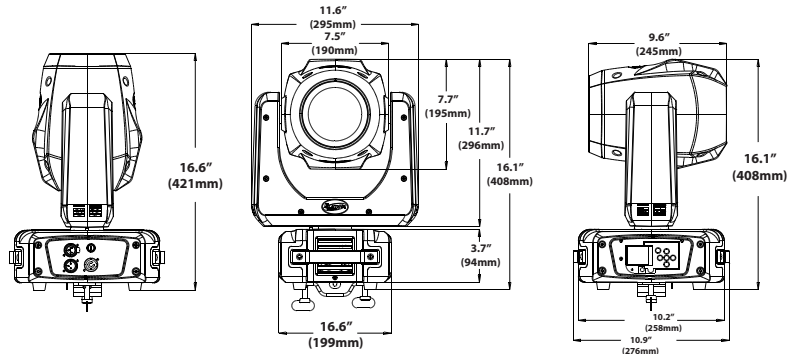

DIMENSIONAL DIAGRAMS

OPTIONAL ACCESSORIES

ORDER CODE	ITEM
TRIGGER CLAMP	Heavy Duty Wrap Around Hook Style Clamp
** pending **	Flight Case For Rayzor Beam 2R™
EWDMXSYSTEM	Wireless DMX System (1 Transmitter, 1 Receiver)
EWDMXT	Wireless DMX Transmitter
EWDMXR	Wireless DMX Receiver
AC5PDMX5PRO	5 ft. (1.5m) 5pin PRO DMX Cable
AC5PDMX10PRO	10 ft. (3m) 5pin PRO DMX Cable
AC5PDMX15PRO	15 ft. (4.5m) 5pin PRO DMX Cable
AC5PDMX25PRO	25 ft. (7.5m) 5pin PRO DMX Cable
	Additional cable lengths available: 50, 100 ft (15.2, 30.5m)

Specifications are subject to change without notice ©Elation Professional

Elation Professional B.V. | Junostraat 2 | 6468 EW Kerkrade, Netherlands
+31 45 546 85 66 | +31 45 546 85 96 fax | www.elationlighting.eu | info@elationlighting.eu