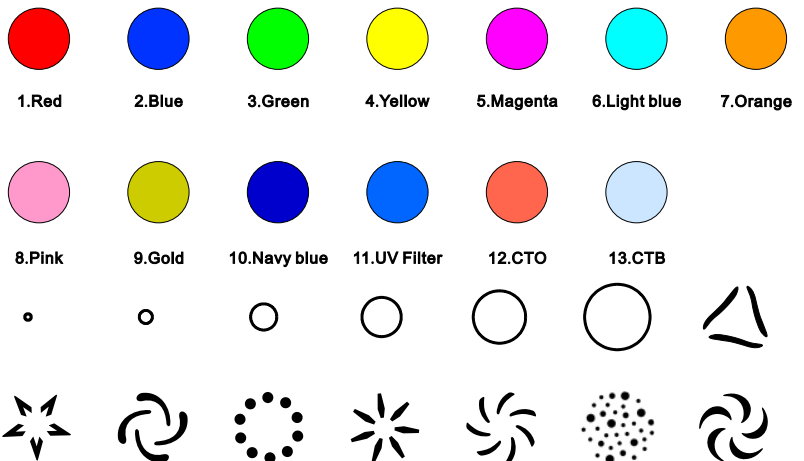

COLORS AND GOBOS