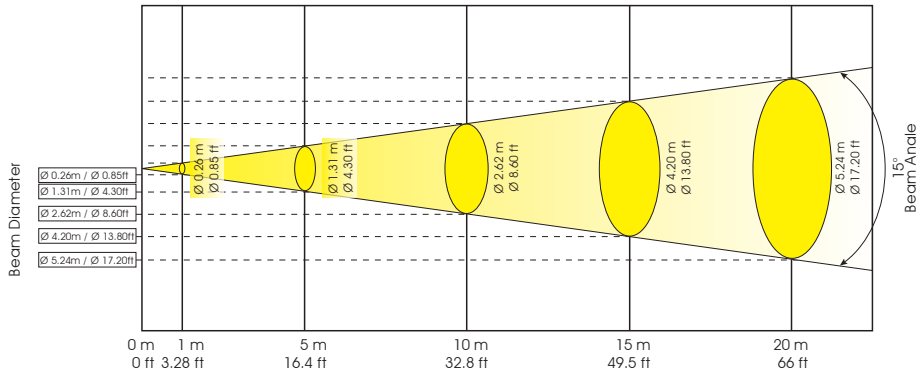

FEATURES

- High output L.E.D. Color Changer
- Powerful 24 x 1 Watt L.E.D.s (8 red, 8 green & 8 blue)
- Color strobe
- 15° beam angle
- Optional 45° beam angle lens kit available (part no. OptiRGB 45D Kit)
- Sturdy, high-impact aluminum construction
- Fan cooled
- Very low power consumption
- Very low heat output
- On-board DMX (addressable via 10 dip switches)
- Built-in sound active programs
- Optional barn doors (part no. OPTI/BDB)

TECHNICAL SPECIFICATIONS

- **DMX Channels:** 7 DMX Channels
- **Control:** USITT DMX-512, 3 pin XLR serial input/output
- **Dimmer:** 0 - 100% electronic dimming
- **Strobe:** Color strobe, 1-18 flashes per second
- **IP Rating:** IP 20
- **Power Supply:** 120V / 240V 50/60Hz
- **Power consumption:** 45W
- **Ballast:** Magnetic
- **Lamp:** 24 x 1W long-life L.E.D.s (8 red, 8 green & 8 blue)
- **Lamp Life:** 50,000 hrs. life
- **Dimensions:** (LxWxH-not including hanging bracket) 11.5" x 8.5" x 8.5" / 292mm x 215mm x 215mm
- **Weight:** 11 lbs / 5 kg
- **Rigging:** Heavy duty single rigging yoke

Opti RGB / Opti RGB WH

COLORS

- Total of 24 L.E.D.s (8 red, 8 green, 8 blue)
- Full RGB color mixing
- Manual control of colors for static color option

Optional 45° beam angle lens kit available (part no. OptiRGB 45D Kit)

PHOTOMETRICS

Opti RGB Photometric Beam Angle Data

Standard Beam Angle 15°

LUX x 0.0929 = FC

R (8)	111 FC / 1194 LUX	3.7 FC / 39.8 LUX	1.6 FC / 17.5 LUX	0.9 FC / 10.1 LUX	0.8 FC / 8.6 LUX
G (8)	126 FC / 1358 LUX	3.9 FC / 42.5 LUX	2.4 FC / 25.7 LUX	1.4 FC / 14.6 LUX	0.9 FC / 9.5 LUX
B (8)	13 FC / 136.4 LUX	0.3 FC / 3.7 LUX	0.2 FC / 2.5 LUX	0.2 FC / 1.7 LUX	0.1 FC / 1.2 LUX
RGB (24)	217 FC / 2340 LUX	18 FC / 192 LUX	4.7 FC / 50.2 LUX	1.8 FC / 19.7 LUX	1.5 FC / 15.8 LUX