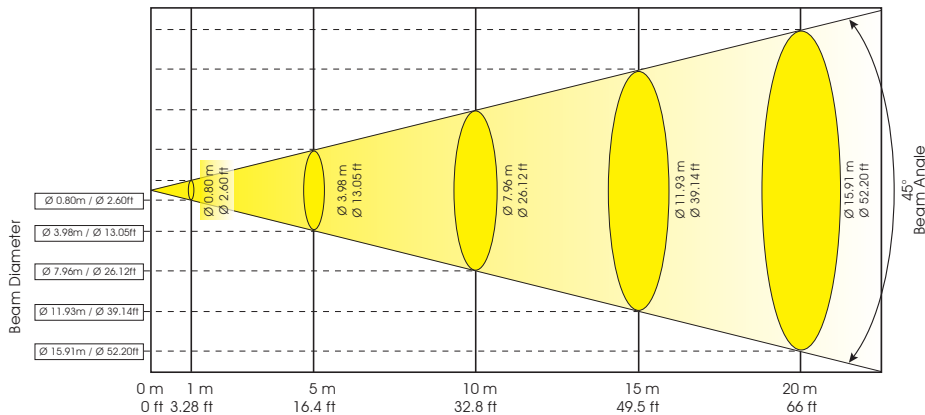

TECHNICAL SPECIFICATIONS

- **DMX Channels:** 7 DMX Channels
- **Control:** USITT DMX-512, 3 pin XLR serial input/output
- **Dimmer:** 0 - 100% electronic dimming
- **Strobe:** Color strobe, 1-18 flashes per second
- **IP Rating:** IP 20
- **Power Supply:** 120V / 240V 50/60Hz
- **Power consumption:** 45W
- **Ballast:** Magnetic
- **Lamp:** 24 x 1W long-life L.E.D.s (8 red, 8 green & 8 blue)
- **Lamp Life:** 50,000 hrs. life
- **Dimensions:** (LxWxH-not including hanging bracket) 11.5" x 8.5" x 8.5" / 292mm x 215mm x 215mm
- **Weight:** 11 lbs / 5 kg
- **Rigging:** Heavy duty single rigging yoke

PHOTOMETRICS

Opti RGB Photometric Beam Angle Data

Standard Beam Angle 15°

LUX x 0.0929 = FC

R (8)	111 FC / 1194 LUX	3.7 FC / 39.8 LUX	1.6 FC / 17.5 LUX	0.9 FC / 10.1 LUX	0.8 FC / 8.6 LUX
G (8)	126 FC / 1358 LUX	3.9 FC / 42.5 LUX	2.4 FC / 25.7 LUX	1.4 FC / 14.6 LUX	0.9 FC / 9.5 LUX
B (8)	13 FC / 136.4 LUX	0.3 FC / 3.7 LUX	0.2 FC / 2.5 LUX	0.2 FC / 1.7 LUX	0.1 FC / 1.2 LUX
RGB (24)	217 FC / 2340 LUX	18 FC / 192 LUX	4.7 FC / 50.2 LUX	1.8 FC / 19.7 LUX	1.5 FC / 15.8 LUX

Optional Beam Angle 45° (not included)

LUX x 0.0929 = FC

R (8)	15.5 FC / 124 LUX	0.5 FC / 5.6 LUX	0.3 FC / 2.9 LUX	0.2 FC / 1.9 LUX	0.1 FC / 1.6 LUX
G (8)	18.2 FC / 196 LUX	0.6 FC / 6.4 LUX	0.4 FC / 3.8 LUX	0.2 FC / 2.3 LUX	0.2 FC / 1.9 LUX
B (8)	1.4 FC / 14.6 LUX	0.1 FC / 1.6 LUX	0.1 FC / 1.3 LUX	0.09 FC / 1 LUX	0.1 FC / 0.7 LUX
RGB (24)	33.1 FC / 356 LUX	1.7 FC / 18.1 LUX	0.5 FC / 5.4 LUX	0.3 FC / 2.9 LUX	0.2 FC / 2.4 LUX