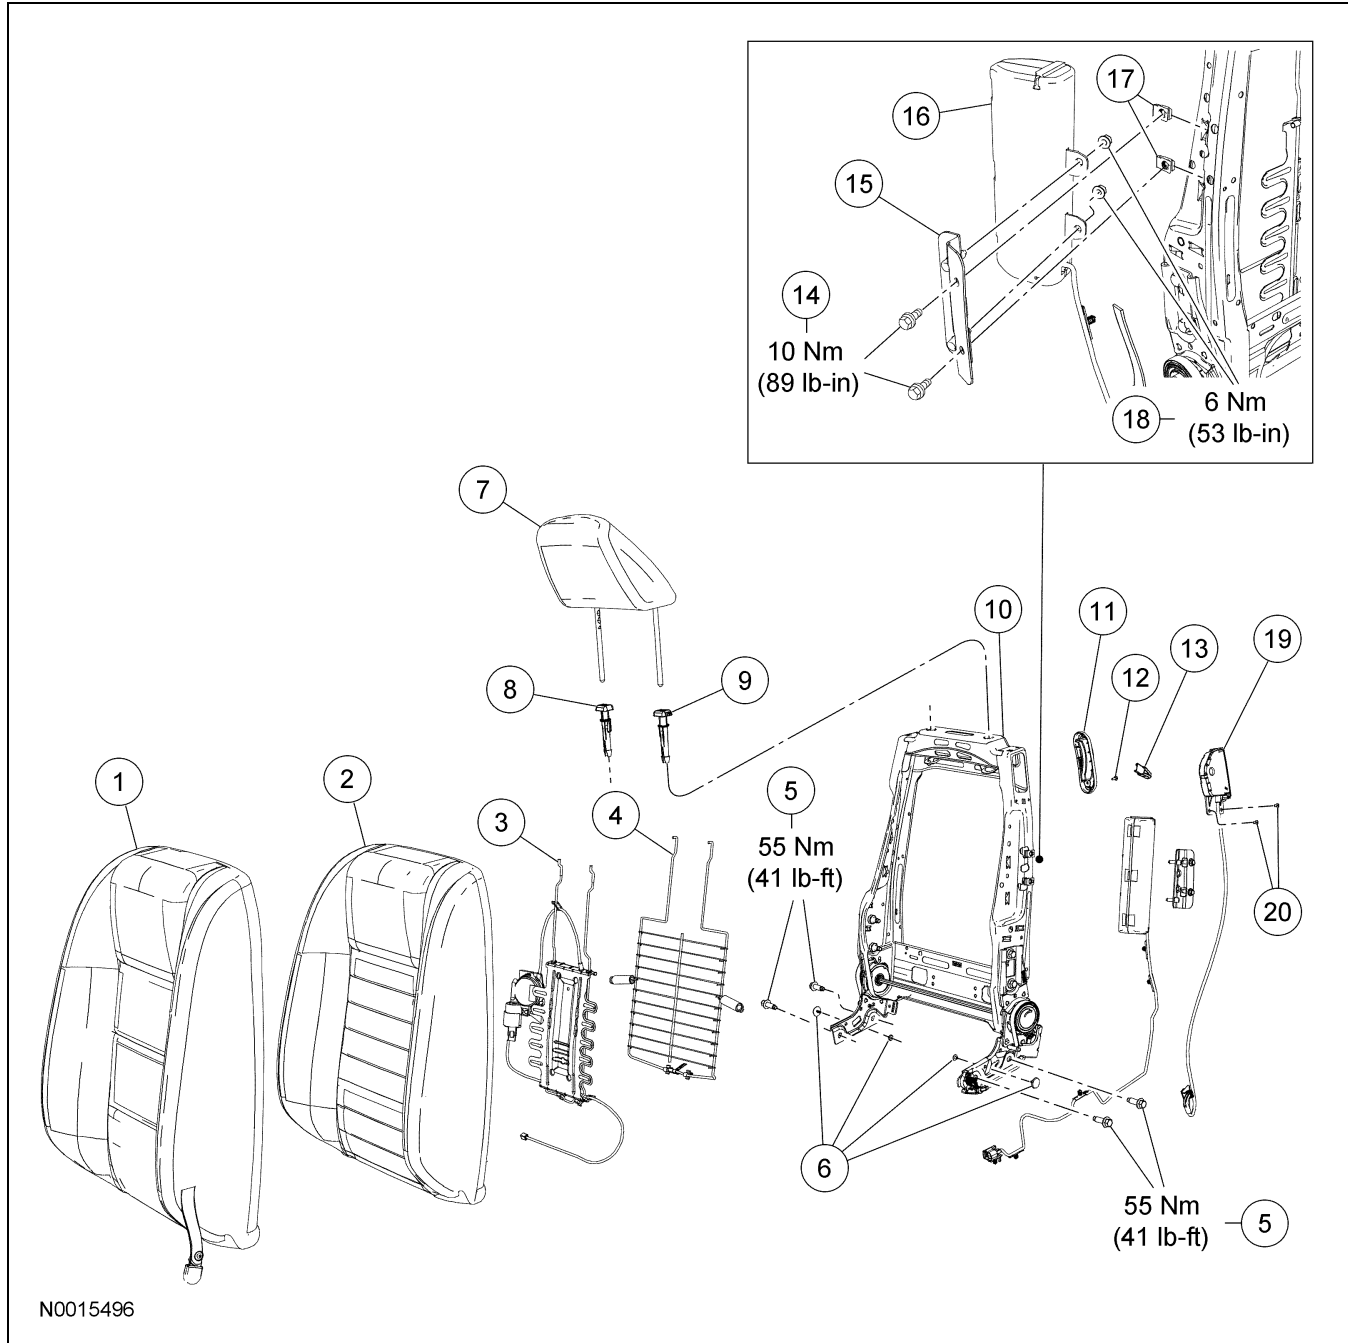

REMOVAL AND INSTALLATION

Seat — Exploded View, Front

Front Seat Backrest

NOTE: Driver backrest shown, passenger backrest similar.

N0015496

Item	Part Number	Description
1	64417	Backrest trim cover
2	64810	Backrest foam pad
3	65500	Lumbar adjust assembly
4	—	Backrest support assembly

(Continued)

Item	Part Number	Description
5	W500633-S	Recliner-to-cushion frame bolts (4 required)
6	—	Plastic rivets
7	611A08	Head restraint assembly
8	—	Inboard head restraint guide

(Continued)