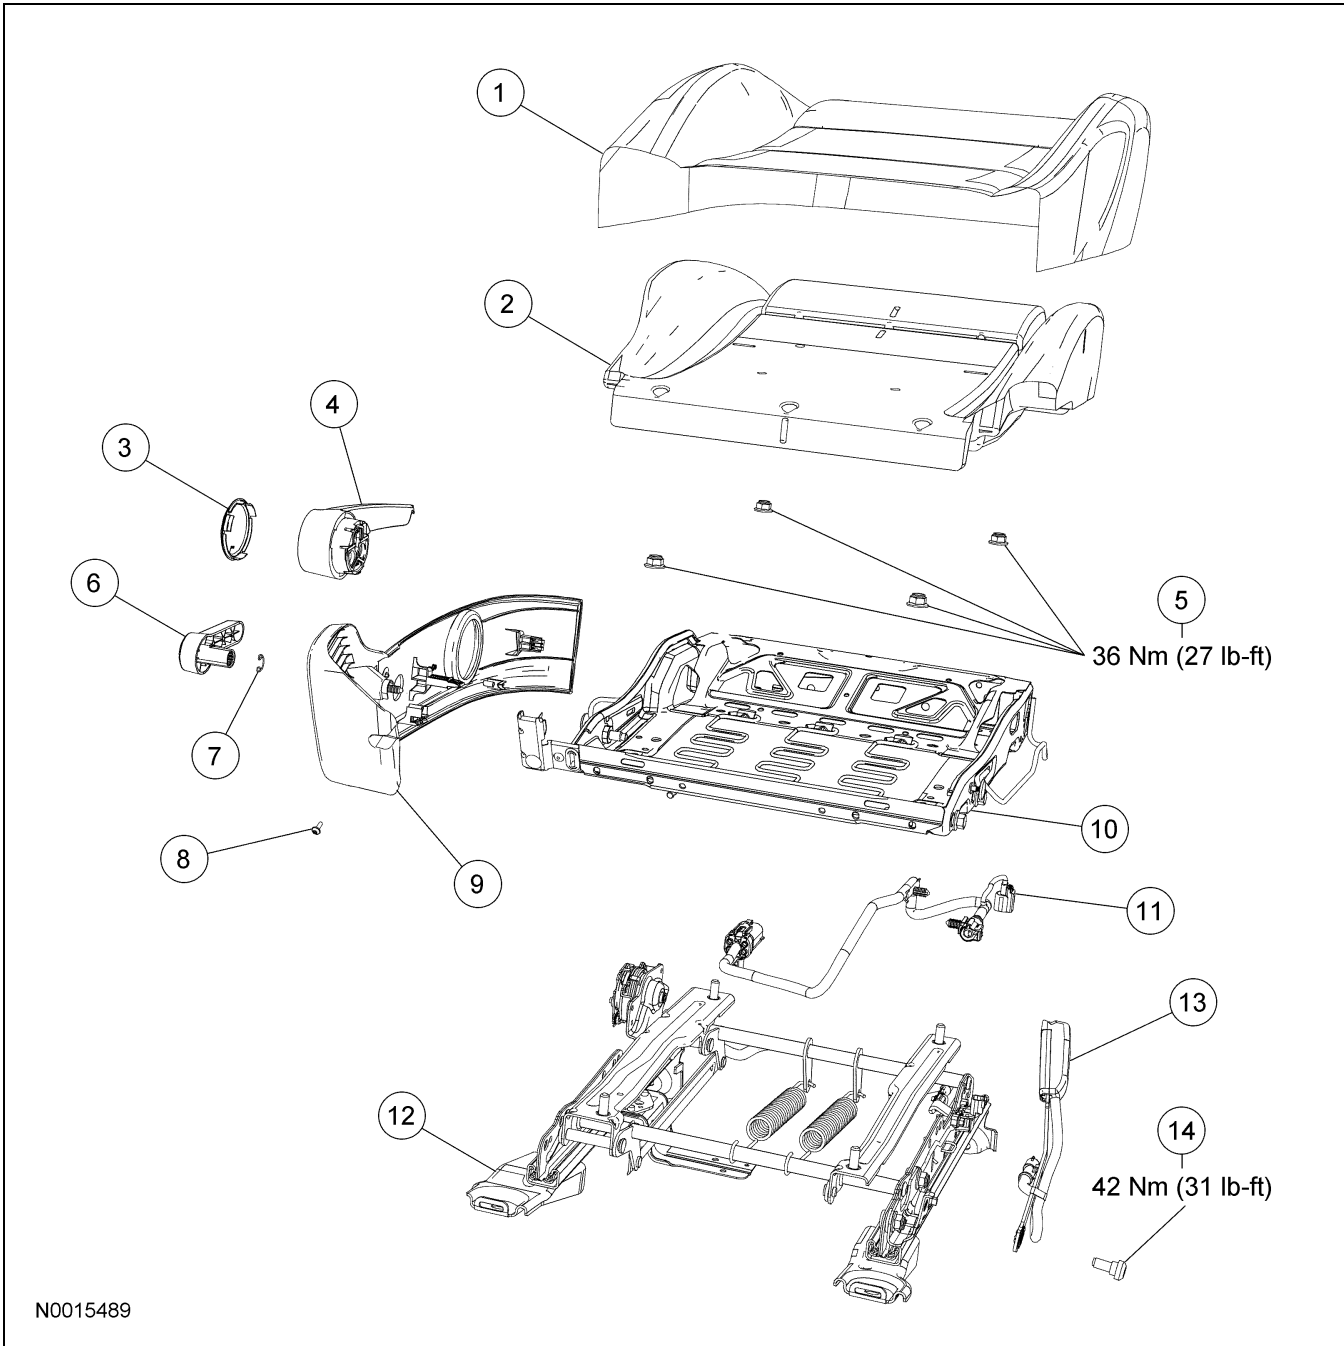

REMOVAL AND INSTALLATION (Continued)

Driver Manual Front Seat Cushion

N0015489

Item	Part Number	Description
1	62901	Cushion trim cover
2	—	Cushion foam pad
3	62768	Manual height adjust handle center cover (if equipped)
4	61753	Manual height adjust handle (if equipped)
5	W520113-S	Cushion frame-to-seat-track nuts (4 required)
6	62622	Recline handle

(Continued)

Item	Part Number	Description
7	—	Recline handle clip (part of 62622)
8	—	Screw
9	62187	Cushion side shield
10	63101	Cushion frame
11	14A699	Driver seat wire harness
12	61701	Seat track
13	61203	Safety belt buckle
14	—	Safety belt buckle bolt (part of 61203)