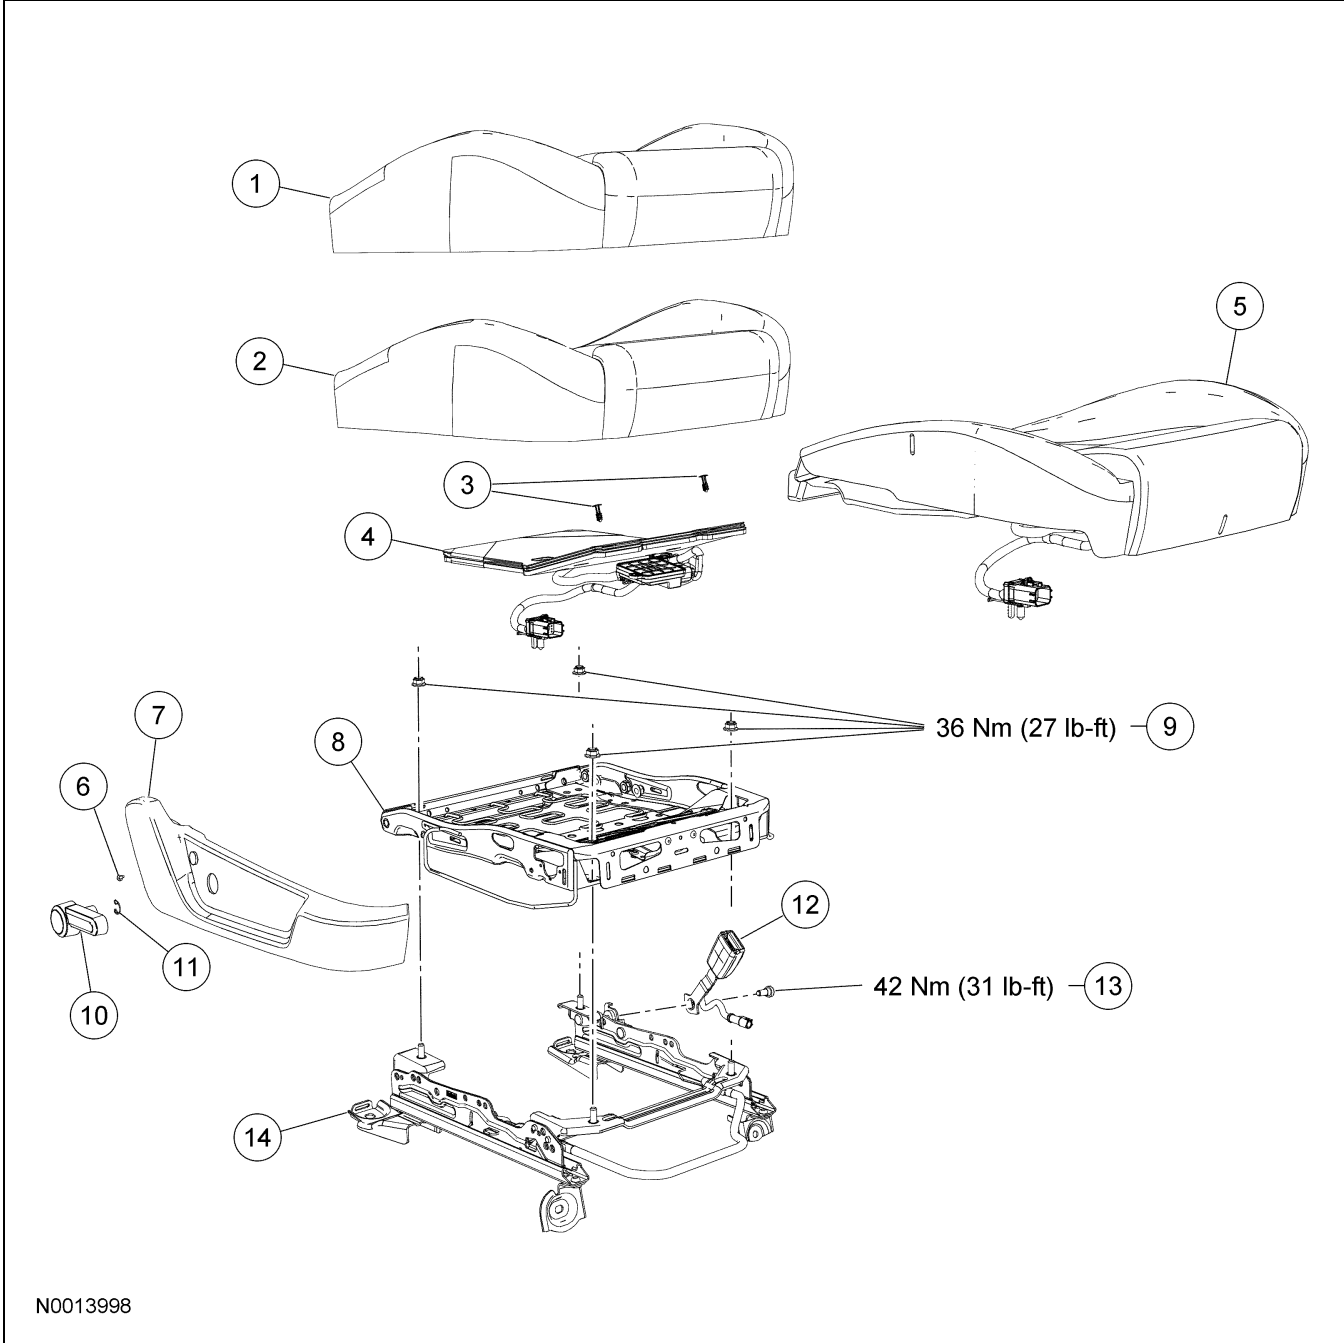

REMOVAL AND INSTALLATION (Continued)

Passenger Front Seat Cushion

N0013998

Item	Part Number	Description
1	62900	Cushion trim cover
2	—	Cushion foam pad (part of original equipment [OE] occupant classification sensor (OCS))
3	—	Pin-type retainers (part of OE OCS)
4	—	OE OCS
5	632A22	OCS service kit

(Continued)

Item	Part Number	Description
6	—	Screw
7	62186	Side shield
8	63100	Cushion frame
9	W520113-S	Cushion frame-to-seat-track nuts (4 required)
10	62622	Recline handle
11	—	Recline handle clip (part of 62622)

(Continued)