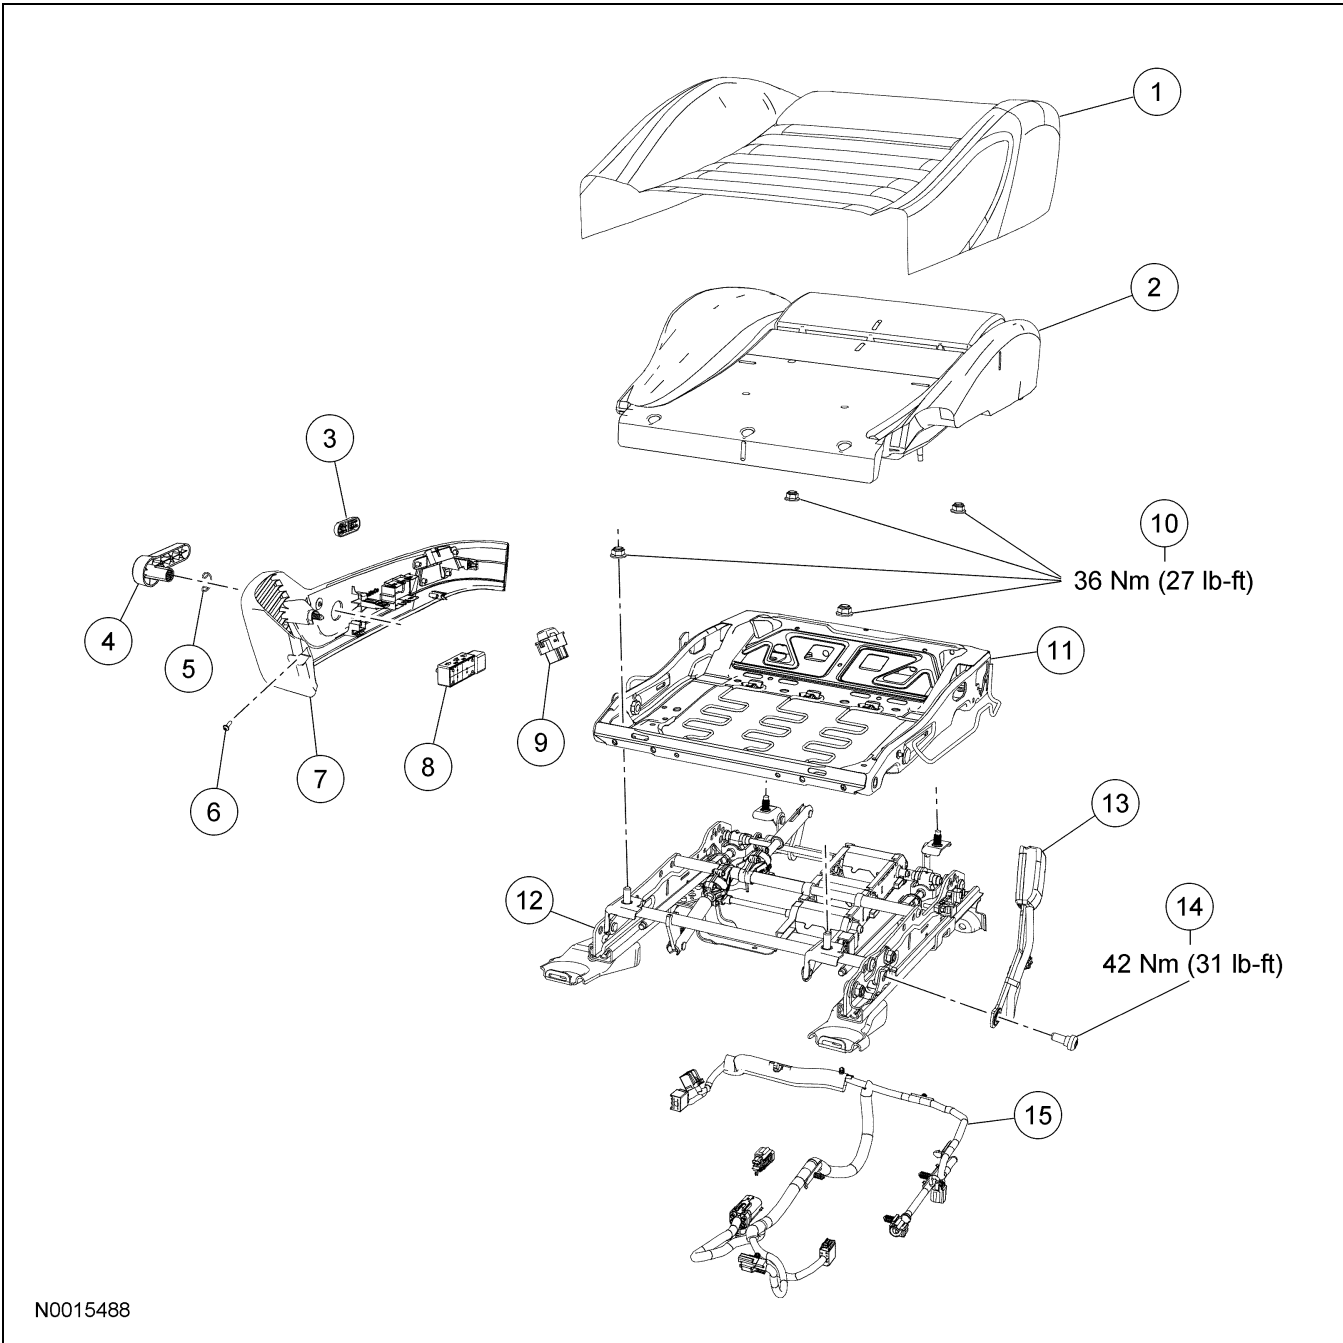

REMOVAL AND INSTALLATION (Continued)

Item	Part Number	Description
9	—	Outboard head restraint guide
10	61018	Backrest frame
11	62672	Backrest recliner release bezel
12	—	Screw
13	62762	Backrest recliner release handle
14	N605892	Side air bag module bolts
15	611D79	Side air bag module bracket

Item	Part Number	Description
16	611D11	Side air bag module
17	W520822	U-nuts
18	—	Side air bag module-to-bracket nuts (part of 611D10)
19	62432	Backrest recliner release
20	—	Rivets

(Continued)

Driver Power Front Seat Cushion

N0015488