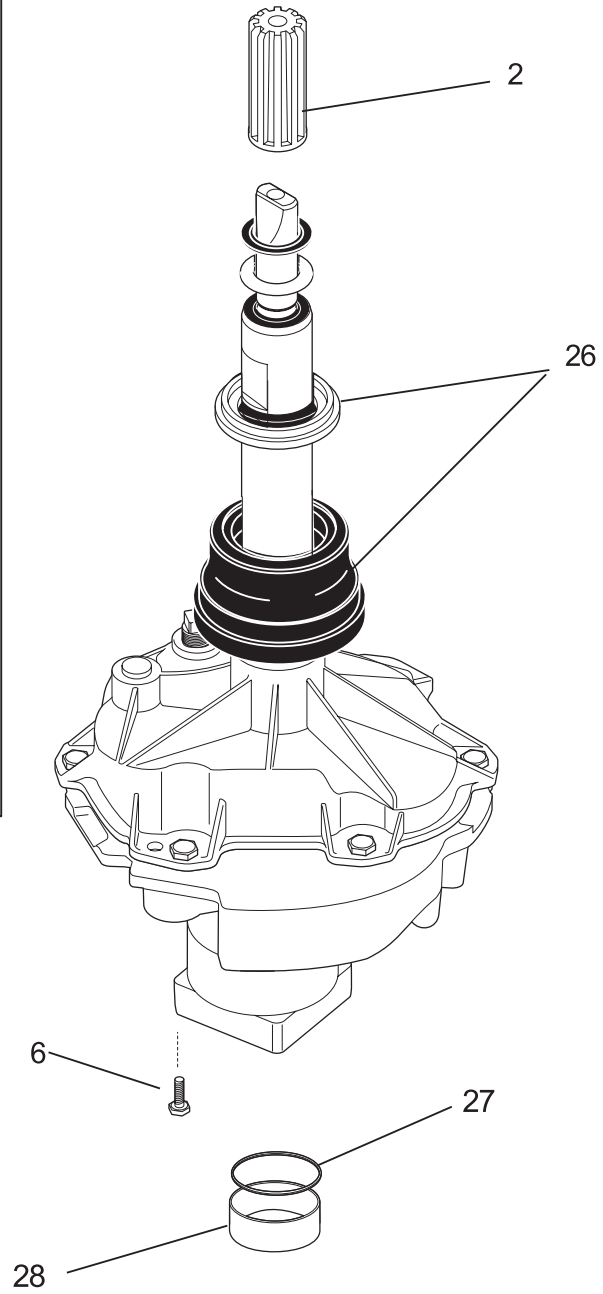

P12T0056

MOTOR/TUB

POS. NO	PART NO	DESCRIPTION
3	131551100	Cover-splash tub
4	131212301	Capacitor
6	5303271009	Hose-inlet
7	5303161296	Washer-inlet hose
9	5303304824	Clamp
10	131726300	Hose and nozzle
11	131605901	Assy-agitator-dual action
12	131221300	Tub-spin
13	5303283293	Screw-trunnion, unc2a x .625, .312-18 (5)
14	131192800	Screw-lockplate, hx, .312-18 x 1.625
15	5308001923	Lock Plate
16	131545101	Trunnion
18	131557201	Tub-splash, w/air dome, brng
19	131205300	Screw-door, 10-16 x .75
20	3205150	Screw-tub bearing, pph b st/z, 8-12 x 0.750
21	5308002401	Washer, spin bearing, upper
22	131373610	Leg & Dome Assy
23	5303208858	Spring-vertical, short
23A	5303208860	Spring-vertical
24	131373900	Spring-horizontal
26	3204405	Bearing-outer tub
27	5303304825	Screw-set, hhd cup pt, 5/16-18 x .85, pulley, transm.
28 #	131686100	Belt-washer
29 #	131498300	Pulley-transmission
30	131862900	Asmy-VAW idler arm
33	3204425	Spring-torsion
34	3204426	Sleeve-idler
35	3161433	Ring-retaining
36	5303261031	Washer-pivot shaft
37	5303161306	Washer-spring
38	5303318708	Nut-motor
40	131761500	Asmy-motor/pulley 3/4hp 2sp
41	131513300	Shield-motor
43	131724000	Asmy-pump
45 #	131461200	Hose-drain, 90 inch
47	5303294768	Clamp-hose to tub
48	131306234	Clamp-pump
49 #	131494800	Hose-pump to tub
51	131659000	Screw-leg, hwh typ23, 5/16-18 x .875
52	131315800	Washer-leg, id x .040, 1.25 od x .335
53	5300771996	Tube-pressure
56	131468900	Screw-agitator, hwh shldr, 5/16-18 x 1.250
57	131339600	Spacer-agitator
58	131464900	Screw-pump-to bracket
62	131258400	Screw-front pnl, comb th ab, 10-16 x 0.500
66	131624500	Cup/cap assy
67	131606210	Cap Assembly
68	131707800	Ring-drain hose
*	131462500	Clip-drain hose
*	131506500	Clip-drain hose
*	5303212877	Insert-spring adj
*	5303309503	Clip-backsheet