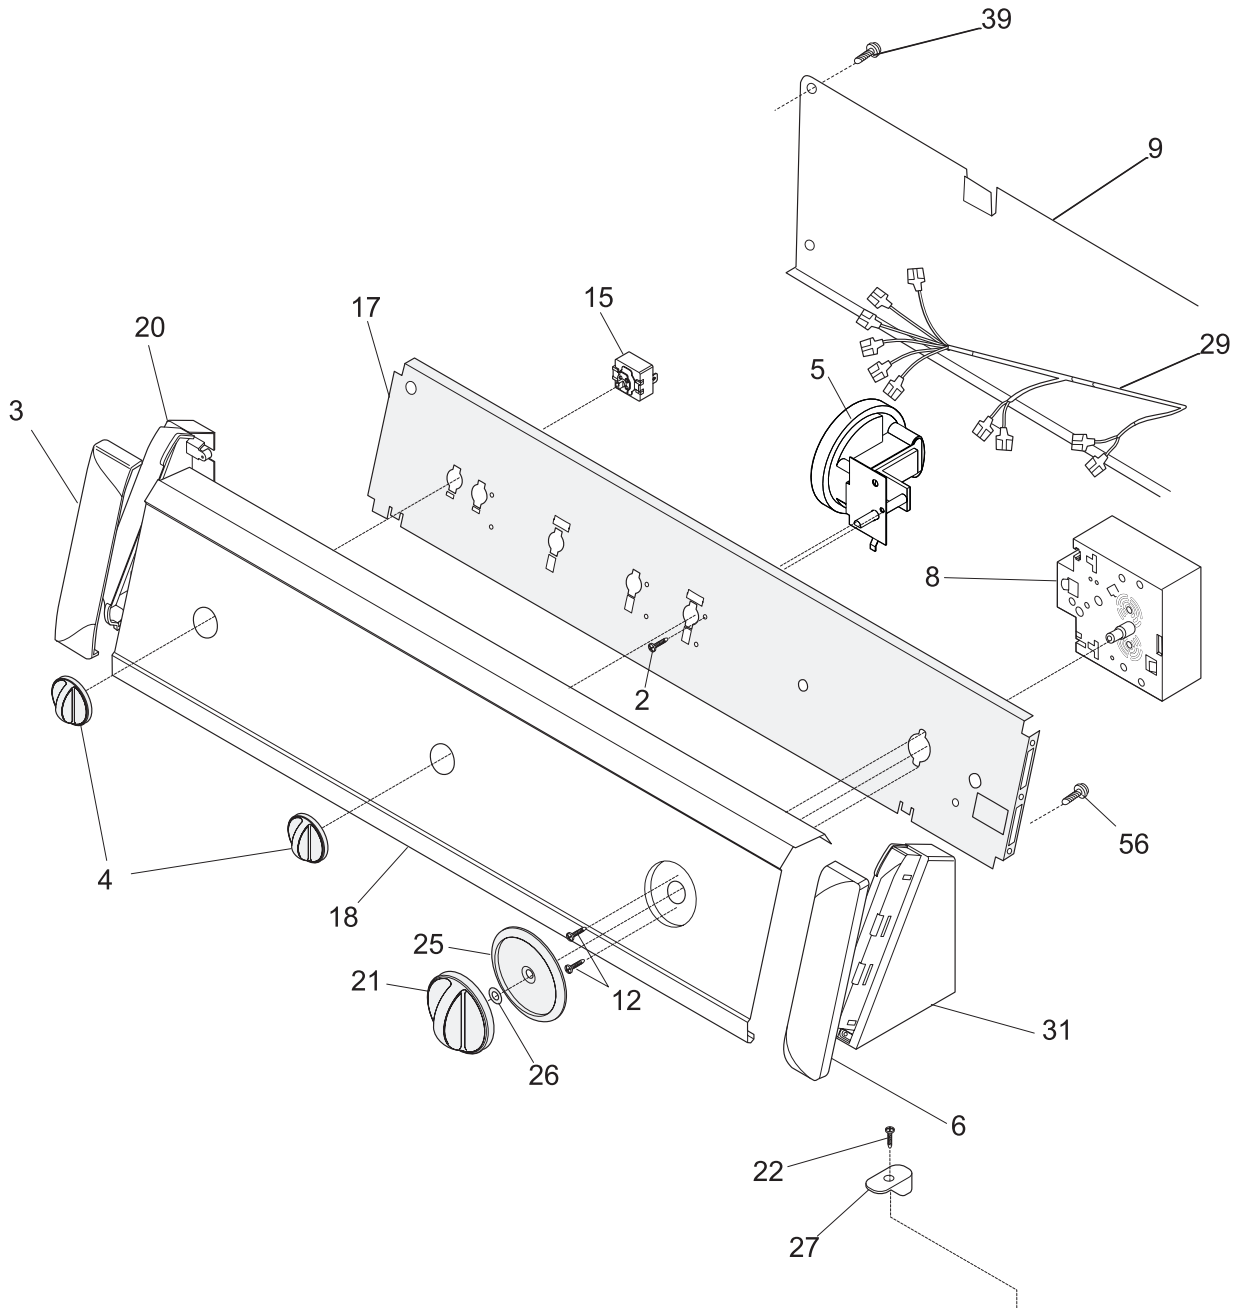

P12C0009

CONTROL PANEL

POS. NO	PART NO	DESCRIPTION
2	131168200	Screw, 8-18 x 0.31
3	131122611	Cover-end cap, white, LH
4	131141105	Knob-rotary, white/gray
5 #	131396200	Switch-pressure
6	131122601	Cover-end cap, white, RH
8	131436800	Timer-washer
9	131141701	Backsheet-console
12	5303283289	Screw, cr pan head, 8-32 x 0.250, thread forming
15 #	131081200	Switch-temperature
17	131728900	Bracket-control
18	131945300	Trimplate FDA7PRSF-2
20	131122711	End Cap, white, LH
21	131140601	Knob-timer, white
22	131266300	Screw-end cap, cr oval head, 8-18AB x 1.250, black
25	131140703	Dial, clear/gray
26	5308015493	Spacer-timer shaft
27	131197000	Clip-control panel
29	131793900	Harness-washer wiring
31	131122701	End Cap, white, RH
39	131205100	Screw, #8 pan head, 10-10B x 0.50, cr/sq drive
56	131243800	Screw-brkt top, pan hd locking, 8-32CA x 0.375, cr/sq drive
*	131507700	Spacer Pad