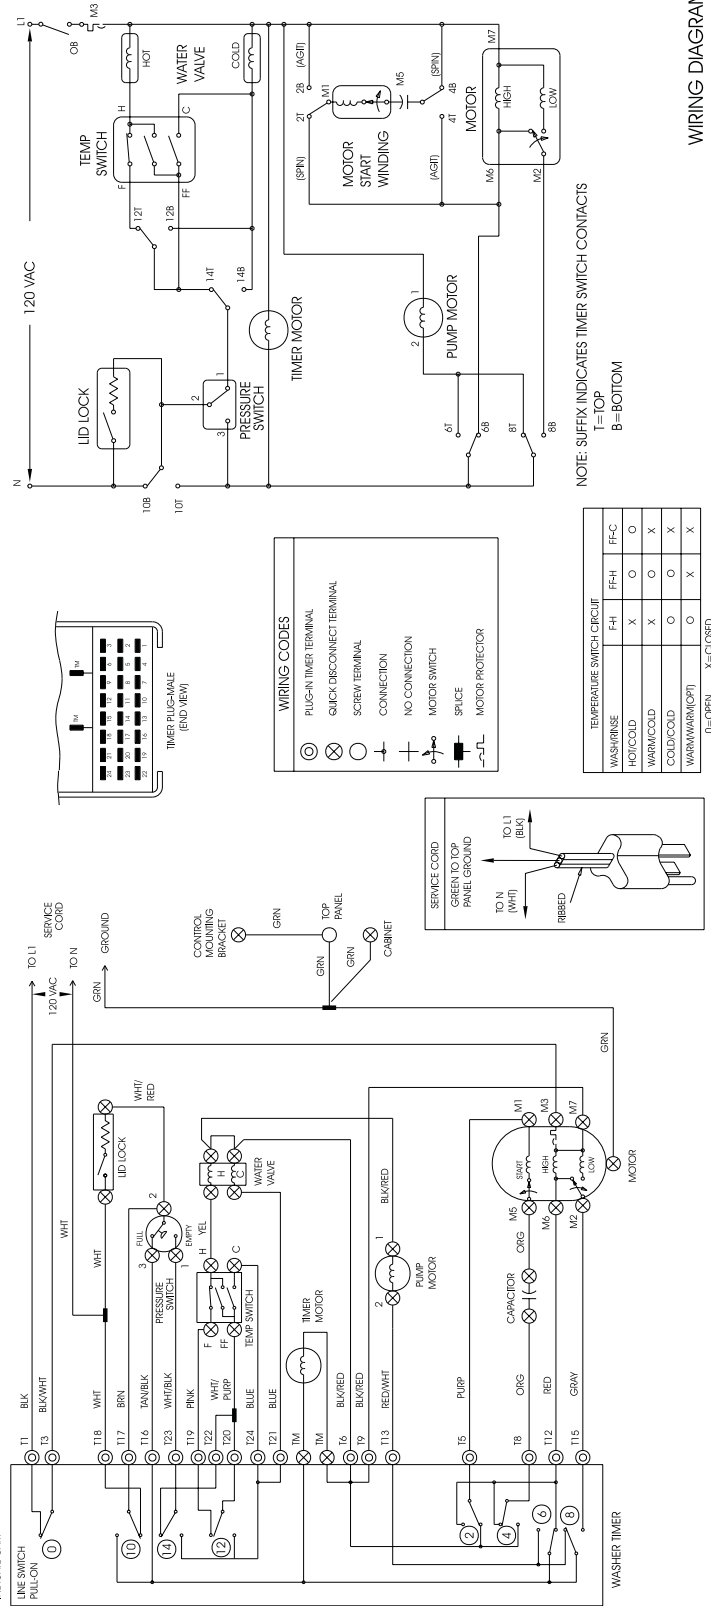

CONTROL PANEL

POS. NO	PART NO	DESCRIPTION
2	131168200	Screw, 8-18 x 0.31
3	131122611	Cover-end cap, white, LH
4	131141105	Knob-rotary, white/gray
5 #	131396200	Switch-pressure
6	131122601	Cover-end cap, white, RH
8	131436800	Timer-washer
9	131141701	Backsheet-console
12	5303283289	Screw, cr pan head, 8-32 x 0.250, thread forming
15 #	131081200	Switch-temperature
17	131728900	Bracket-control
18	131945300	Trimplate FDA7PRSF-2
20	131122711	End Cap, white, LH
21	131140601	Knob-timer, white
22	131266300	Screw-end cap, cr oval head, 8-18AB x 1.250, black
25	131140703	Dial, clear/gray
26	5308015493	Spacer-timer shaft
27	131197000	Clip-control panel
29	131793900	Harness-washer wiring
31	131122701	End Cap, white, RH
39	131205100	Screw, #8 pan head, 10-10B x 0.50, cr/sq drive
56	131243800	Screw-brkt top, pan hd locking, 8-32CA x 0.375, cr/sq drive
*	131507700	Spacer Pad

WIRING DIAGRAM

CAUTION: DISCONNECT ELECTRIC CURRENT BEFORE SERVICING

WIRING DIAGRAM
P/N 131822100