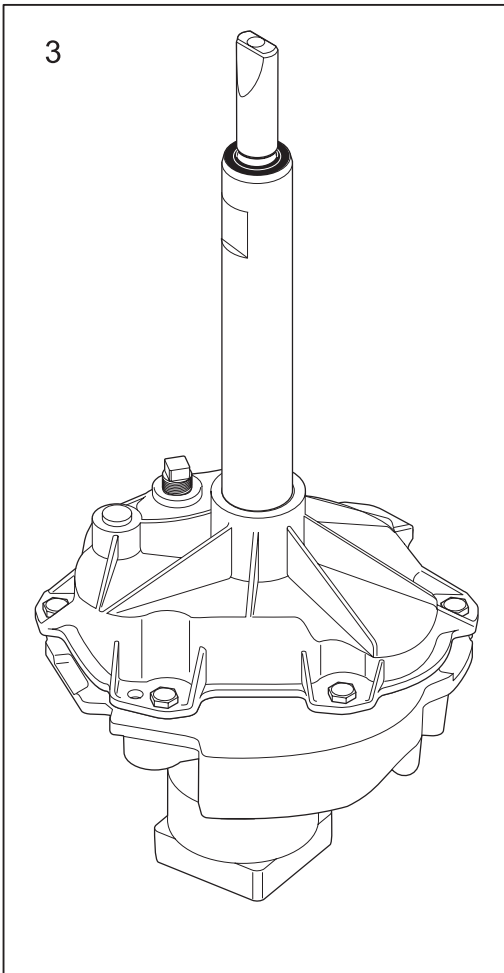

TRANSMISSION

POS. NO	PART NO	DESCRIPTION
2	131475100	Hub-drive
3	131878402	Asmy-trans H+ DAA helical gear
6	131346600	Screw
26	5303279394	Seal-tub
27	131784300	Washer-trans-brg block-Koyo
28	131784400	Spacer-trans brg block-Koyo