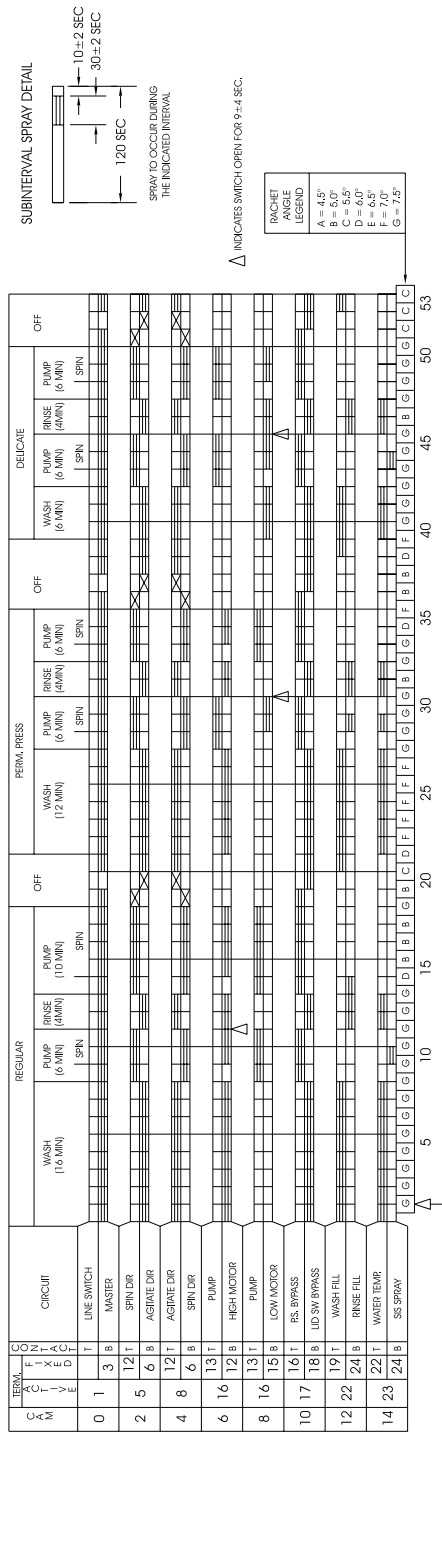

CONTROL PANEL

POS. NO	PART NO	DESCRIPTION
2	131168200	Screw, 8-18 x 0.31
3	131122611	Cover-end cap, white, LH
4	131141105	Knob-rotary, white/gray
5 #	131396200	Switch-pressure
6	131122601	Cover-end cap, white, RH
8	131436800	Timer-washer
9	131141701	Backsheet-console
12	5303283289	Screw, cr pan head, 8-32 x 0.250, thread forming
15 #	131081200	Switch-temperature
17	131728900	Bracket-control
18	131945300	Trimplate FDA7PRSF-2
20	131122711	End Cap, white, LH
21	131140601	Knob-timer, white
22	131266300	Screw-end cap, cr oval head, 8-18AB x 1.250, black
25	131140703	Dial, clear/gray
26	5308015493	Spacer-timer shaft
27	131197000	Clip-control panel
29	131793900	Harness-washer wiring
31	131122701	End Cap, white, RH
39	131205100	Screw, #8 pan head, 10-10B x 0.50, cr/sq drive
56	131243800	Screw-brkt top, pan hd locking, 8-32CA x 0.375, cr/sq drive
*	131507700	Spacer Pad

WIRING DIAGRAM

CAUTION: DISCONNECT ELECTRIC CURRENT BEFORE SERVICING

WIRING DIAGRAM
P/N 131822100