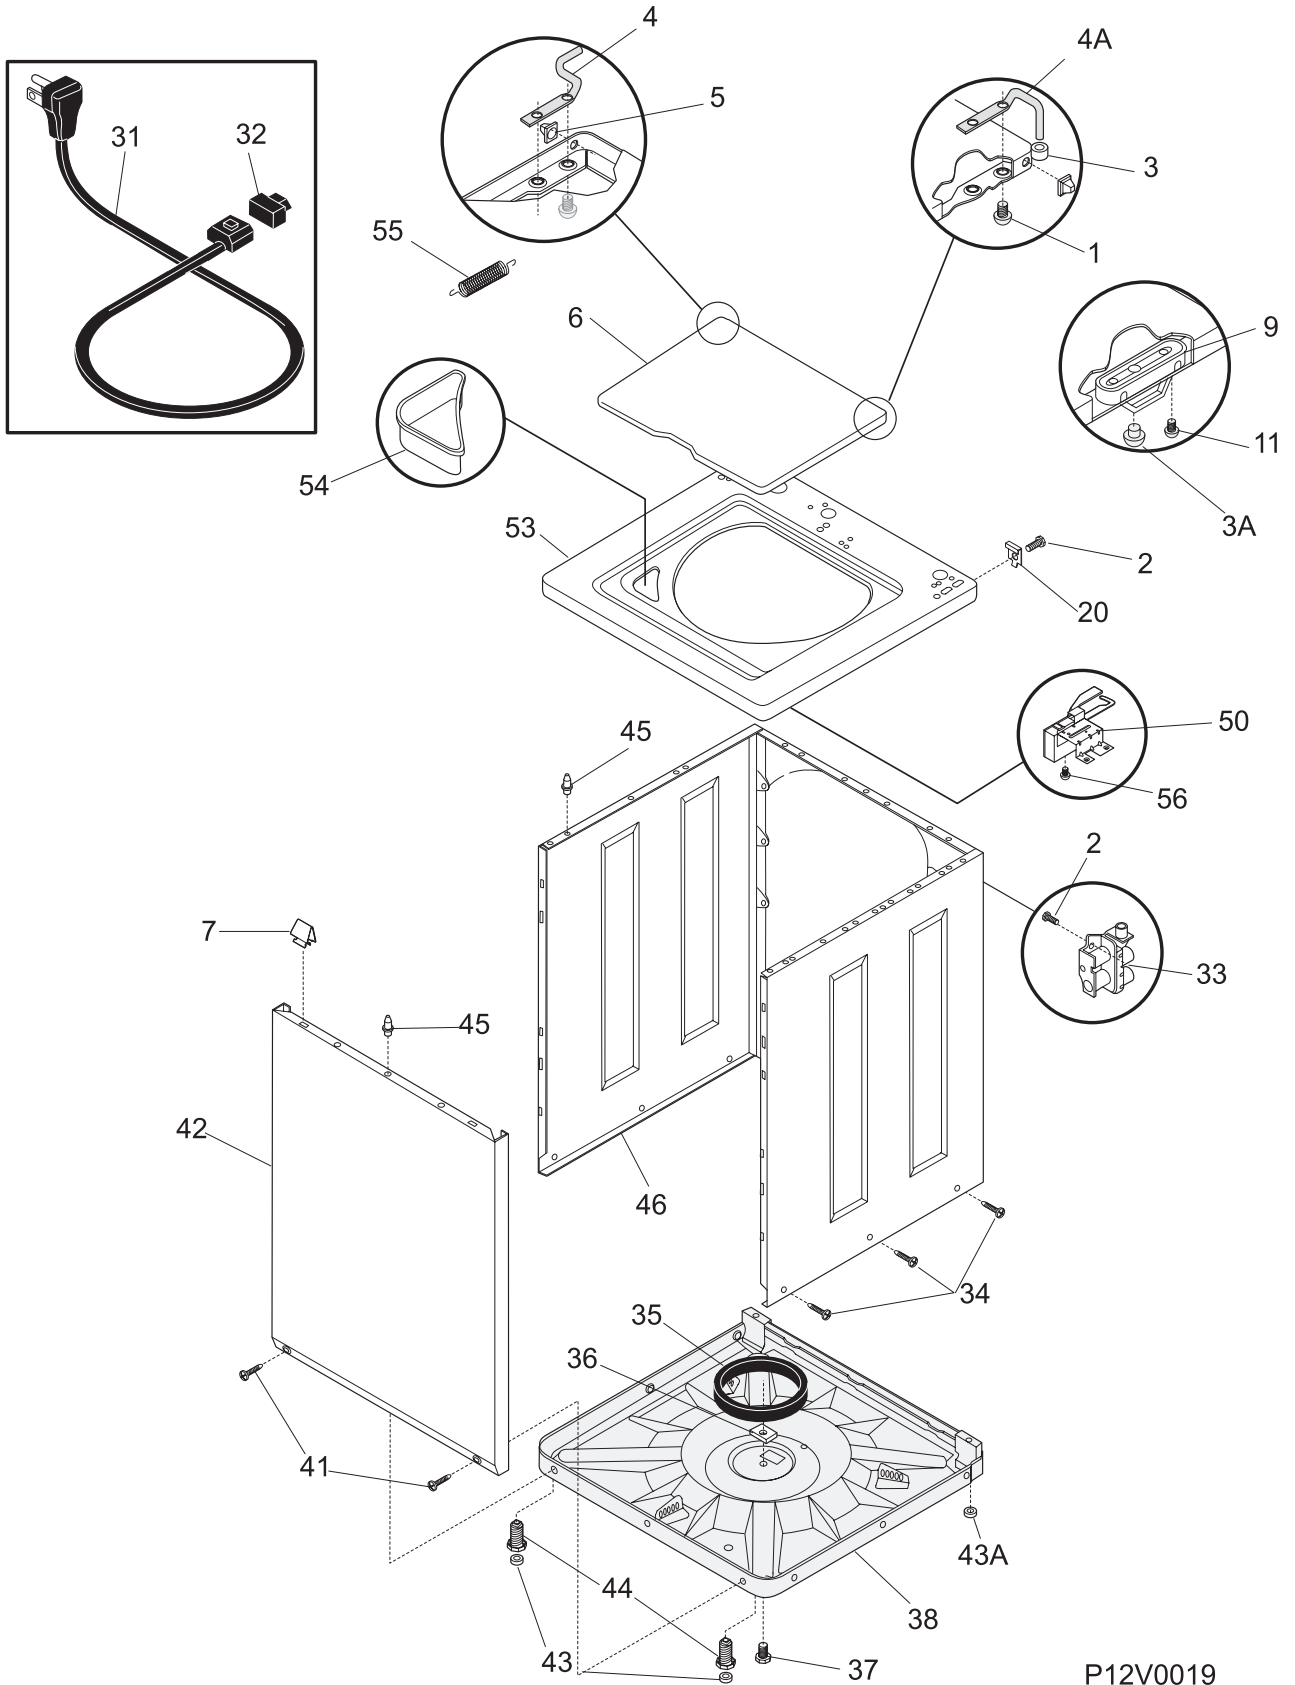

Publication No.
5995335030
000320
ENG/SERVICE/JAB
361

WASHER

Model No.
FWS446GH

©1997White Consolidated Industries, Inc.
All rights reserved

P12V0019

CABINET/TOP

POS. NO	PART NO	DESCRIPTION
1	131587500	Screw-hinge, pph 45deg hdrpt, 6-32 x 0.3125
2	131168200	Screw, 8-18 x 0.31
3	131433300	Bumper-hinge
3A	3204369	Bumper-lid
4	131385910	Hinge-bar, LH
4A	131374210	Hinge-bar, RH
5	5303208743	Grommet-lid
6	131374401	Lid, white, w/o inst.
7	3205821	Clip-top panel to front panel
9	131390000	Strike-lid
11	3204368	Screw-strike, PFH B, 6-20 x .375
20	5303208751	Hinge-rear cabinet
31	5303208765	Cord-service
32	5303209428	Bushing-cord
33 #	131389300	Valve-water
34	131205500	Screw-body, 1/4-14 x 0.625
35	5308002385	Ring-snubber
36	3204380	Block-shipping
37	131658900	Screw-shipping
38	5303311213	Base Assembly
41	131258400	Screw-front pnl, comb th ab, 10-16 x 0.500
42	131104303	Panel-front, white
43	131422100	Pad-leveling leg
43A	131422200	Pad-level leg
44	5303309673	Leg-leveling, with pad
45	131346400	Pin-locating
46	131593500	Body-white
50	131675600	Lock-lid
53	131452652	Wht bich top pnl FS wshr
54	5303208778	Dispenser-bleach
55	5303212876	Spring-lid
56	131243800	Screw-brkt top, pan hd locking, 8-32CA x 0.375, cr/sq drive
*	5303309503	Clip-backsheet