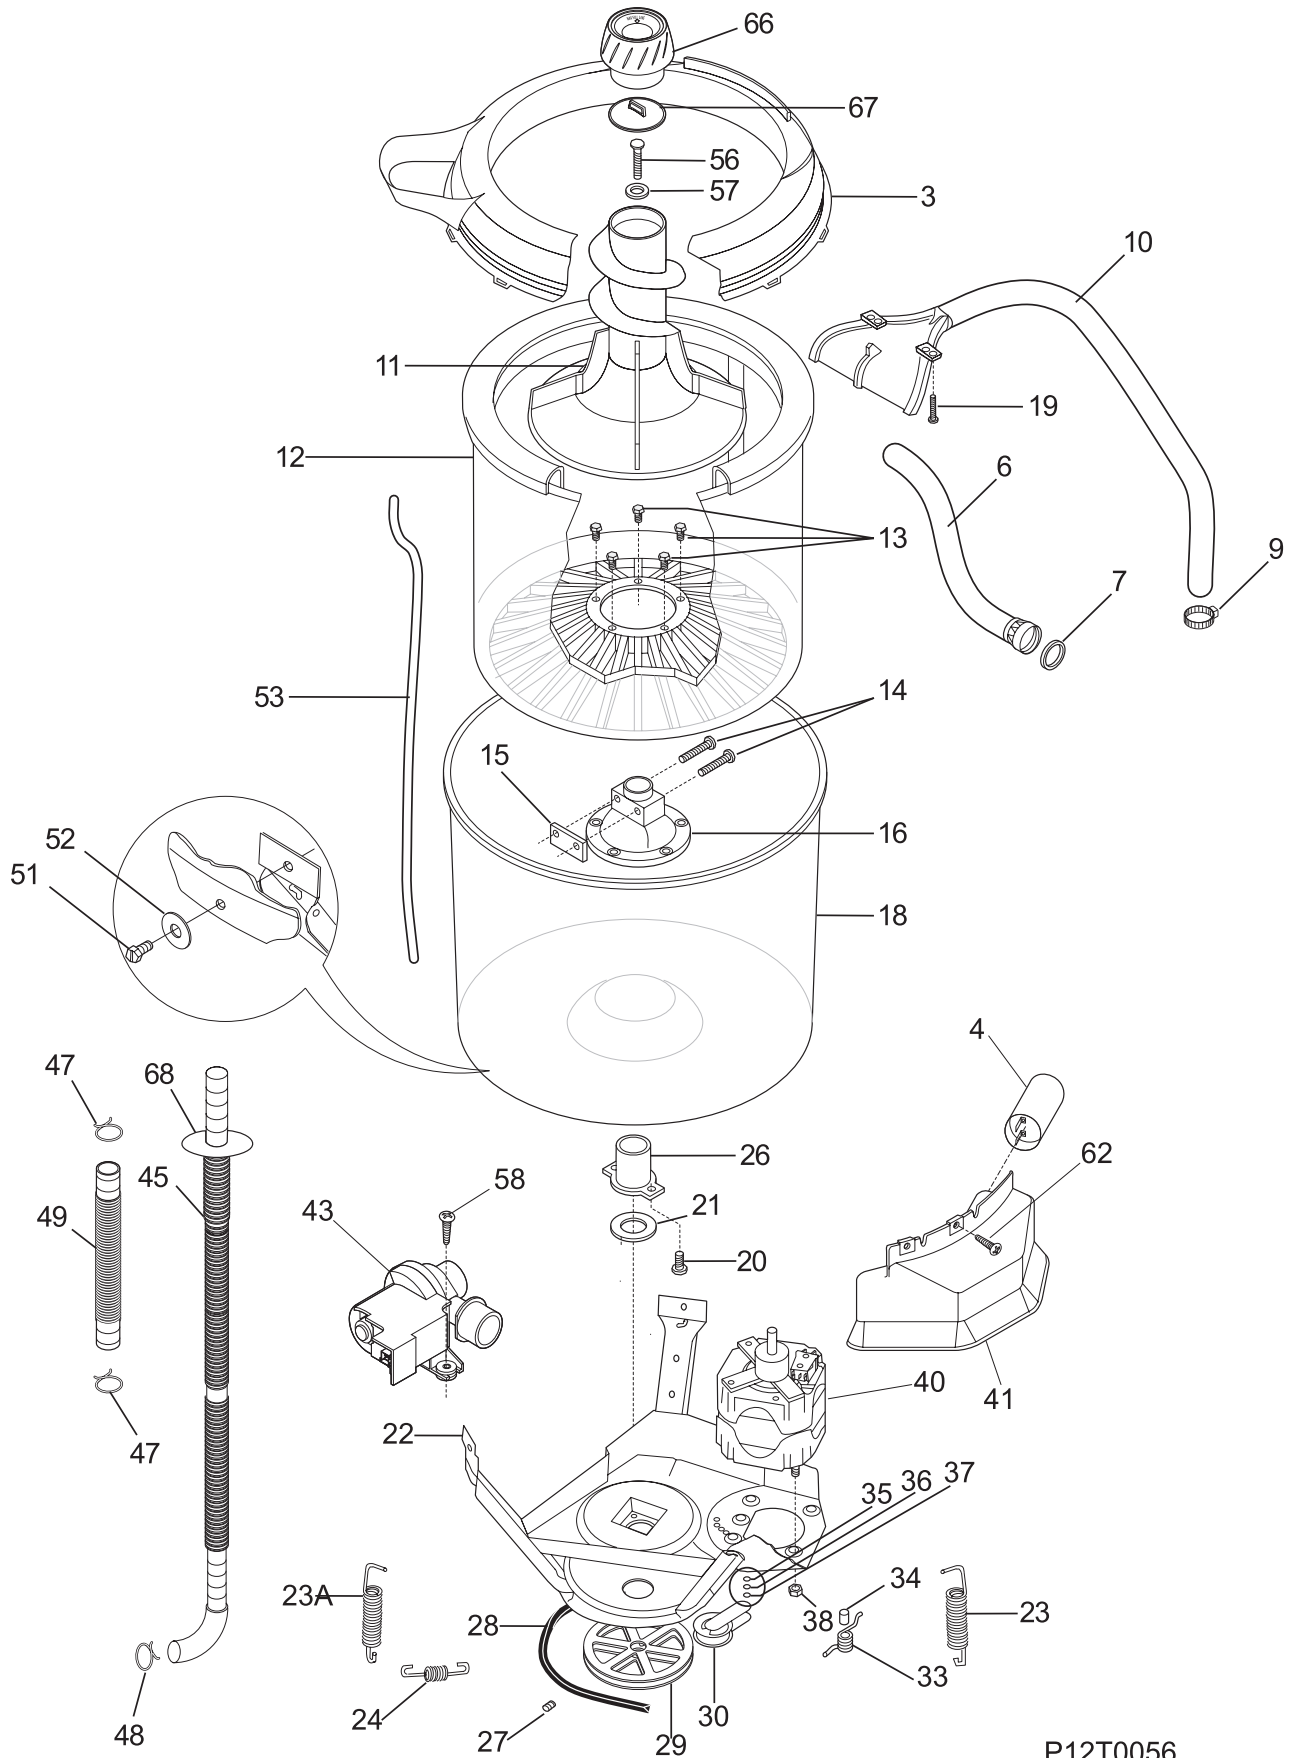

P12T0056

MOTOR/TUB

POS. NO	PART NO	DESCRIPTION
3	131551100	Cover-splash tub
4	131212301	Capacitor
6	5303271009	Hose-inlet
7	5303161296	Washer-inlet hose
9	5303304824	Clamp
10	131726300	Hose and nozzle
11	131605901	Assy-agitator-dual action
12	131221300	Tub-spin
13	5303283293	Screw-trunnion, unc2a x .625, .312-18 (5)
14	131192800	Screw-lockplate, hx, .312-18 x 1.625
15	5308001923	Lock Plate
16	131545101	Trunnion
18	131557201	Tub-splash, w/air dome, brng
19	131205300	Screw-door, 10-16 x .75
20	3205150	Screw-tub bearing, pph b st/z, 8-12 x 0.750
21	5308002401	Washer, spin bearing, upper
22	131373610	Leg & Dome Assy
23	5303208858	Spring-vertical, short
23A	5303208860	Spring-vertical
24	131373900	Spring-horizontal
26	3204405	Bearing-outer tub
27	5303304825	Screw-set, hhd cup pt, 5/16-18 x .85, pulley, transm.
28 #	131686100	Belt-washer
29 #	131498300	Pulley-transmission
30	131862900	Asmy-VAW idler arm
33	3204425	Spring-torsion
34	3204426	Sleeve-idler
35	3161433	Ring-retaining
36	5303261031	Washer-pivot shaft
37	5303161306	Washer-spring
38	5303318708	Nut-motor
40	131761500	Asmy-motor/pulley 3/4hp 2sp
41	131513300	Shield-motor
43	131724000	Asmy-pump
45 #	131461200	Hose-drain, 90 inch
47	5303294768	Clamp-hose to tub
48	131306234	Clamp-pump
49 #	131494800	Hose-pump to tub
51	131659000	Screw-leg, hwh typ23, 5/16-18 x .875
52	131315800	Washer-leg, id x .040, 1.25 od x .335
53	5300771996	Tube-pressure
56	131468900	Screw-agitator, hwh shldr, 5/16-18 x 1.250
57	131339600	Spacer-agitator
58	131464900	Screw-pump-to bracket
62	131258400	Screw-front pnl, comb th ab, 10-16 x 0.500
66	131624500	Cup/cap assy
67	131606210	Cap Assembly
68	131707800	Ring-drain hose
*	131462500	Clip-drain hose
*	131506500	Clip-drain hose
*	5303212877	Insert-spring adj
*	5303309503	Clip-backsheet