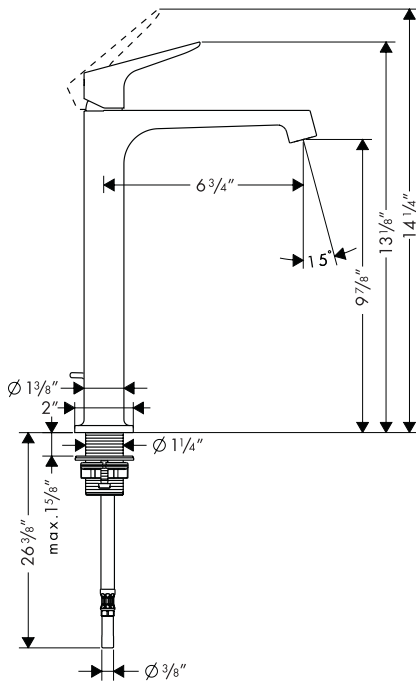

Available Finishes

Chrome

34120001

Brushed Nickel

34120821

The measurements shown are for reference only.

Products and specifications shown are subject to change without notice.

Specification sheet revised 6/2008

AXOR®
hansgrohe